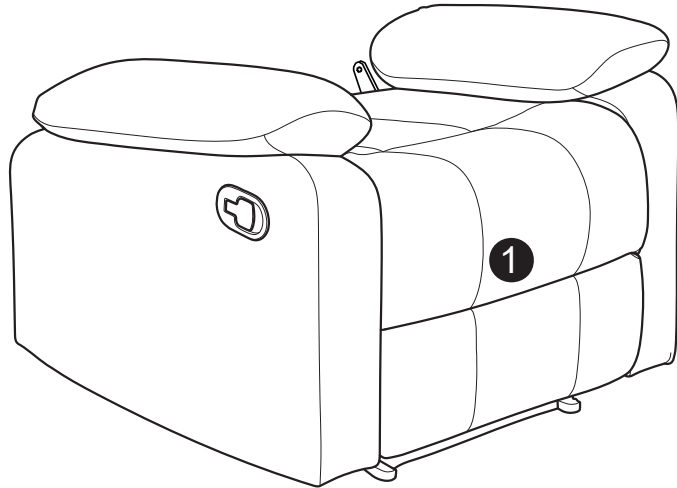

RECLINER

ASSEMBLY INSTRUCTIONS

WARNING

- This product has been designed for seating one (1) average adult. To prevent injury and damage to this unit, PROHIBIT jumping on it.
 - This product is designed for home use and not intended for commercial use.
 - Recommended # of people needed for handling: 2 (however it is always better to have an extra hand.)
 - THIS INSTRUCTION BOOKLET CONTAINS **IMPORTANT** SAFETY INFORMATION. PLEASE READ AND KEEP FOR FUTURE REFERENCE.
-

PARTS

Seat Body
QTY:1

Backrest
QTY:1

Backrest Ear Piece
QTY:2

Step 1 :

Step 2 :

Step 3 :

FUNCTIONS :