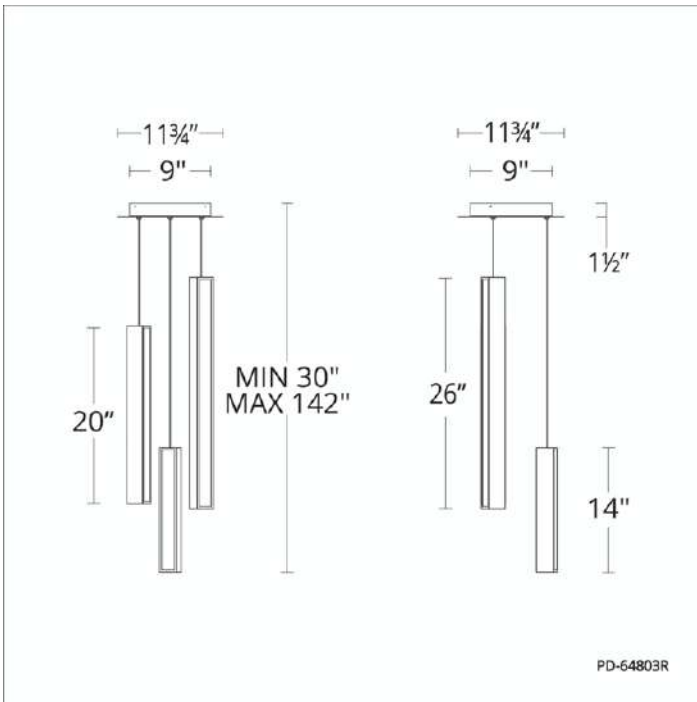

**FEATURES**

- Driver concealed within the canopy
- Thin powered aircraft cables provide an ultra clean look for adjustable suspension height

**SPECIFICATIONS**

<b>Rated Life</b>	50000 Hours
<b>Standards</b>	ETL, cETL,Damp Location Listed
<b>Input</b>	120-277V,50/60Hz
<b>Dimming</b>	ELV, 0-10V, TRIAC
<b>Color Temp</b>	3000K
<b>CRI</b>	90
<b>Construction</b>	Aluminum body with acrylic diffuser