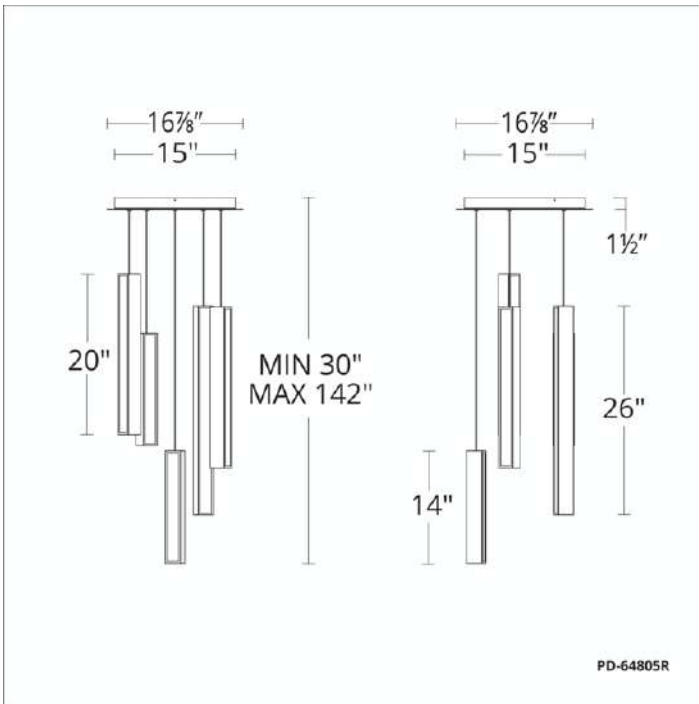

**FEATURES**

- Driver concealed within the canopy
- Thin powered aircraft cables provide an ultra clean look for adjustable suspension height

**SPECIFICATIONS**

<b>Rated Life</b>	50000 Hours
<b>Standards</b>	ETL, cETL,Damp Location Listed
<b>Input</b>	120-277V,50/60Hz
<b>Dimming</b>	ELV, 0-10V, TRIAC
<b>Color Temp</b>	3000K
<b>CRI</b>	90
<b>Construction</b>	Aluminum body with acrylic diffuser