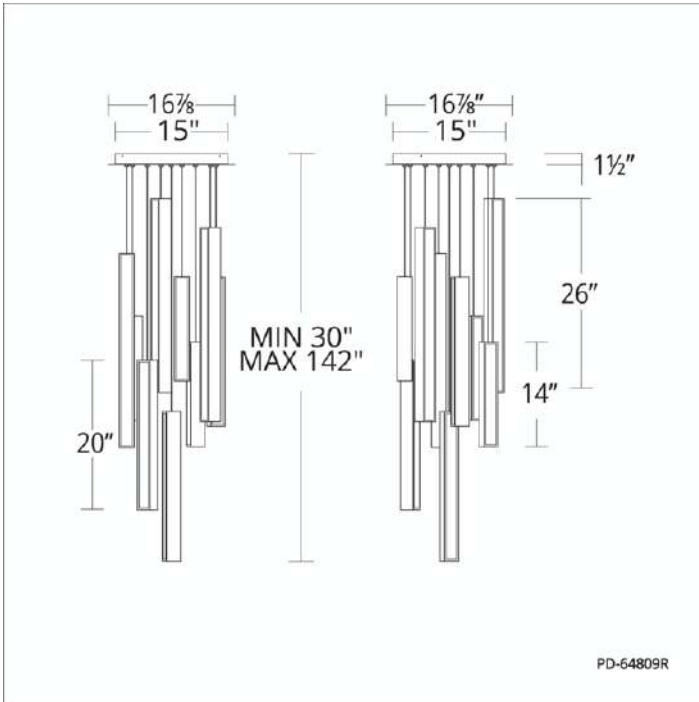

**FEATURES**

- Driver concealed within the canopy
- Thin powered aircraft cables provide an ultra clean look for adjustable suspension height

**SPECIFICATIONS**

<b>Rated Life</b>	50000 Hours
<b>Standards</b>	ETL, cETL,Damp Location Listed
<b>Input</b>	120-277V,50/60Hz
<b>Dimming</b>	ELV, 0-10V, TRIAC
<b>Color Temp</b>	3000K
<b>CRI</b>	90
<b>Construction</b>	Aluminum body with acrylic diffuser