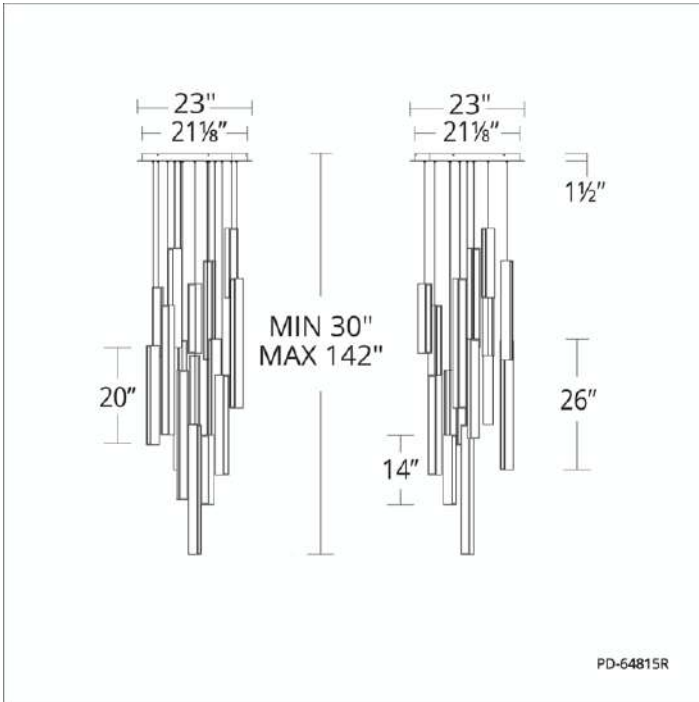

SPECIFICATIONS

Rated Life	50000 Hours
Standards	ETL, cETL,Damp Location Listed
Input	120-277V,50/60Hz
Dimming	ELV, 0-10V, TRIAC
Color Temp	3000K
CRI	90
Construction	Aluminum body with acrylic diffuser