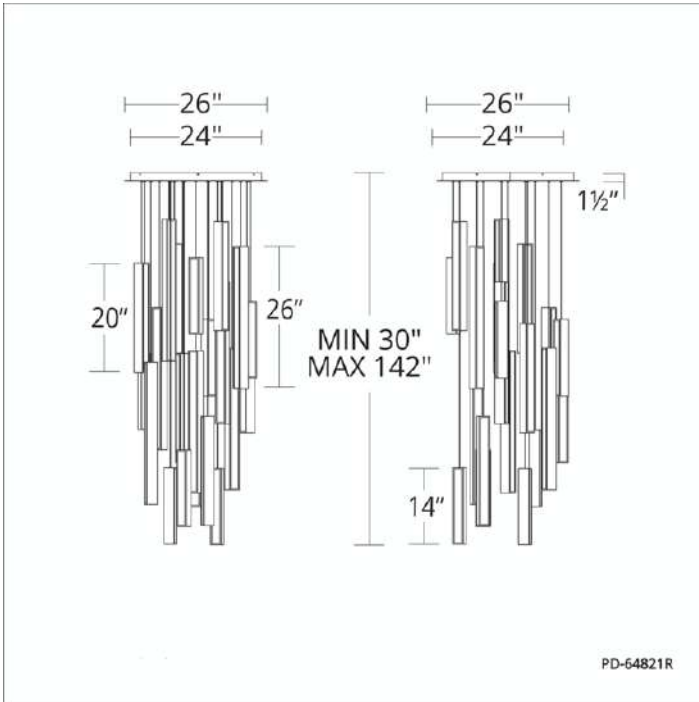

SPECIFICATIONS

Rated Life	50000 Hours
Standards	ETL, cETL,Damp Location Listed
Input	120-277V,50/60Hz
Dimming	ELV, 0-10V, TRIAC
Color Temp	3000K
CRI	90
Construction	Aluminum body with acrylic diffuser

PD-64821R