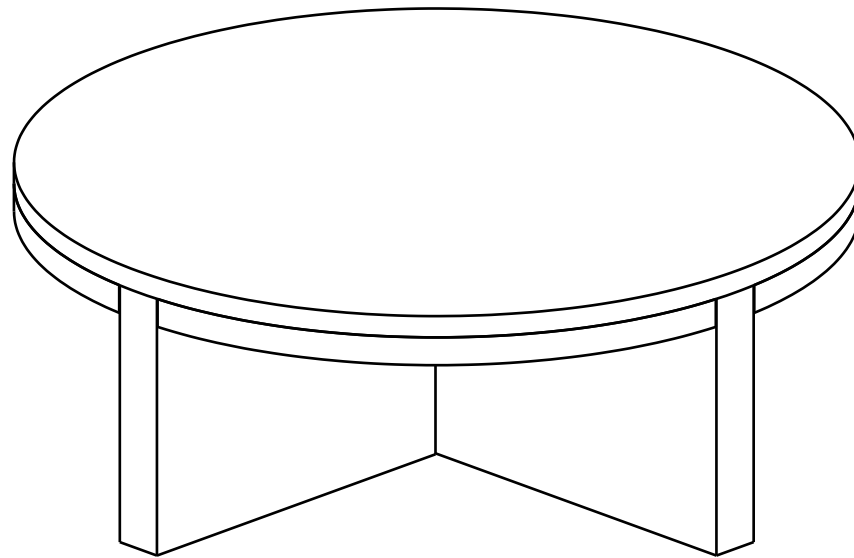

EMBL Y INSTRUCTIONS
ROUND COFFEE TABLE DARK BROWN

THANK YOU FOR YOUR PURCHASE!

PART LIST

A

Top = 1 pc

B

Long Leg = 1 pc

C

Short Leg = 2 pcs

HARDWARE LIST

1. Bolt

M6 16 pcs

2. Spring washer

M6.5 16 pcs

3. Flat washer

M6.5 16 pcs