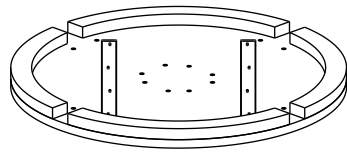

EMBL Y INSTRUCTIONS
ROUND COFFEE TABLE DARK BROWN

THANK YOU FOR YOUR PURCHASE!

PART LIST

A

Top = 1 pc

B

Long Leg = 1 pc

C

Short Leg = 2 pcs

HARDWARE LIST

1. Bolt

M6 16 pcs

2. Spring washer

M6.5 16 pcs

3. Flat washer

M6.5 16 pcs