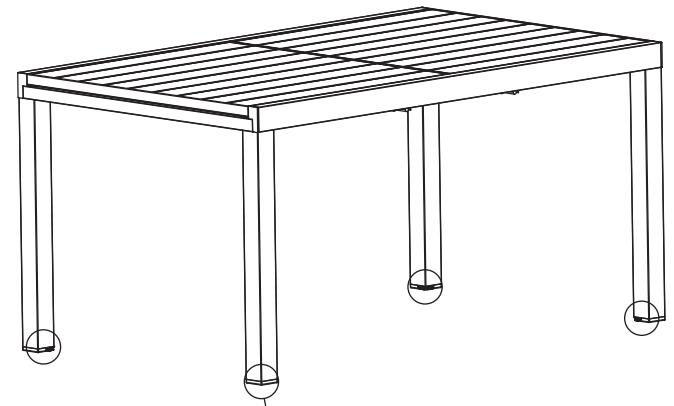

A

 Table Top *1

B

 Table leg *4

C

 Screw rope *4

D

 Washers *4

E

 Adjustable Feet *4

F

 Spanner *1

1

C Screw rope 4x **D** Washer 4x **F** Spanner 1x

2

E Adjusting Feet 4x

sku:FY-T135YM/FY-T135QL
 Extendable Dining Table

3

Adjust Pre-installed levellers height for balance

Adjust high for balance

Adjust low for balance

How to use?