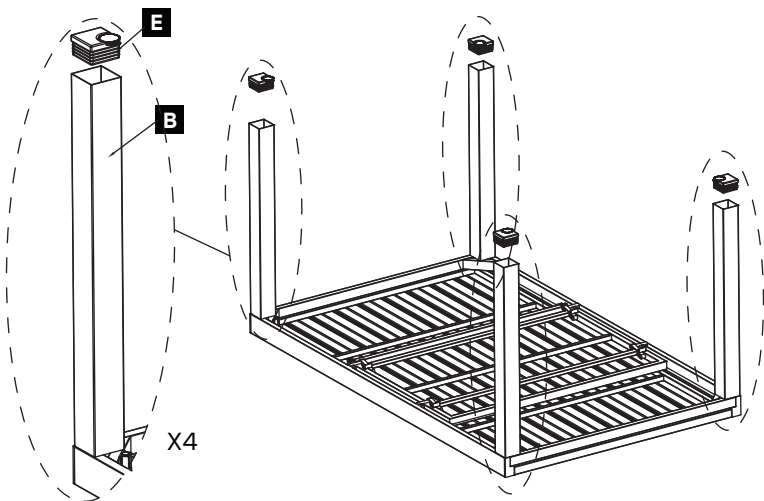

E

 Adjustable Feet *4

F

 Spanner *1

1

C Screw rope 4x **D** Washer 4x **F** Spanner 1x

2

E Adjusting Feet 4x

sku:FY-T135YM/FY-T135QL
 Extendable Dining Table

3

Adjust Pre-installed levellers height for balance

Adjust high for balance

Adjust low for balance

How to use?