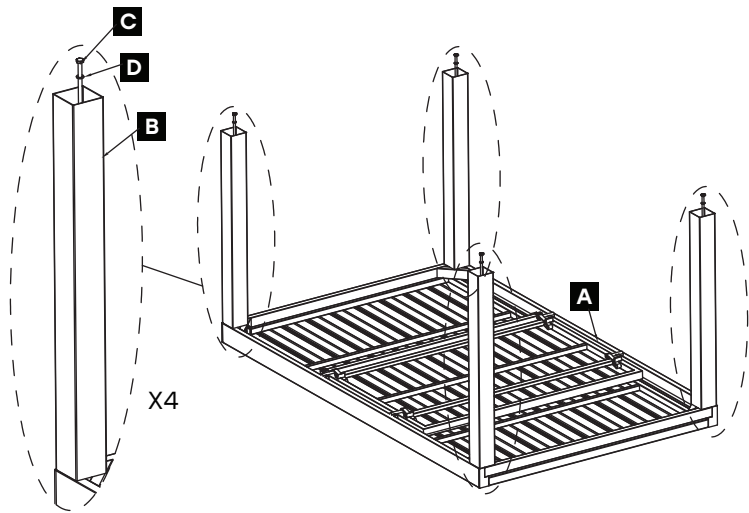

A

 Table Top *1

B

 Table leg *4

C

 Screw rope *4

D

 Washers *4

E

 Adjustable Feet *4

F

 Spanner *1

1

C Screw rope 4x **D** Washer 4x **F** Spanner 1x

2

E Adjusting Feet 4x

sku:FY-T135YM/FY-T135QL
 Extendable Dining Table

3

Adjust Pre-installed levellers height for balance

Adjust high for balance

Adjust low for balance

How to use?