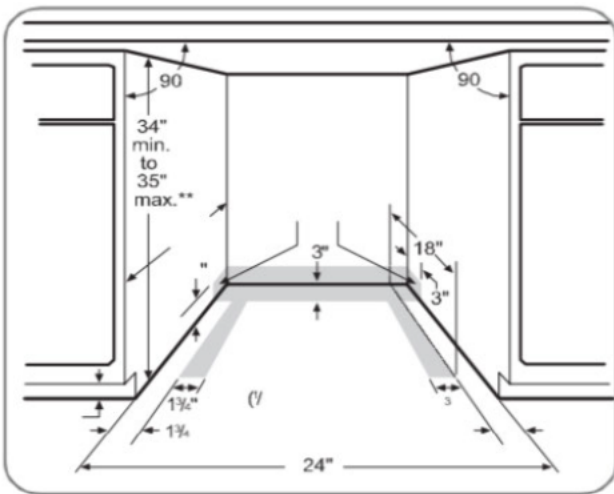

24 inch dishwasher
MODEL: FDWBI8067-24S

Specifications:

Low Energy Consumption
249 Kwh/Year
Extra Vortex Washing

Features:

- 14 Place setting
- Stainless steel tub
- Super drying
- Air exchange
- Top control
- 45dBA

Product Dimension

(H x W x D)(in):

36" x 23.6" x 26"

Weight: 94 lbs

- The rough cabinet opening must be at least 24" deep.
The opening should be 35" max. height.