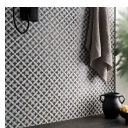

PRODUCT GALLERY