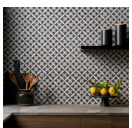

PRODUCT GALLERY