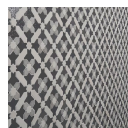

PRODUCT GALLERY