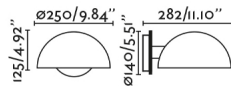

General characteristics

Fixation	Wall
voltage	120V
Hertz	60Hz
Switch type	On/Off
Max. Power	15W

Material

Body/Structure	Steel
Screen	Steel

Finish

Body/Structure	Matt Black
Screen	Beige
Location	Dry locations only
US Certification	Fijas cETLus