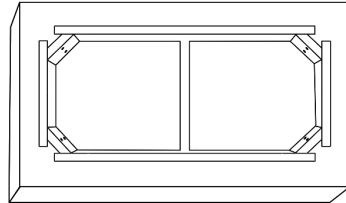

**USER'S MANUAL**  
**Vanity Set with Mirror and Stool**

A x1 Mirror

B x1 desktop

C x 1 Seat Part

D x4 leg

E x4 Leg

F x3

G1x2

G2x2

H x16

I x1

K x2

M x2

J x 1 Power Plug

L x1