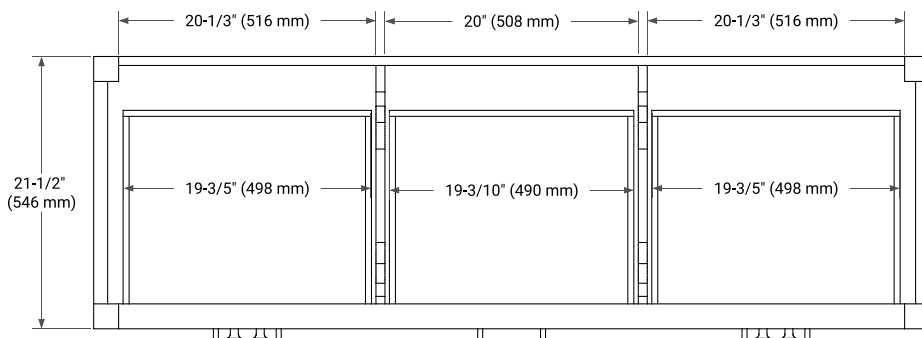

66" DOUBLE SINK BASE CABINET

BASE CABINET DIMENSIONS

66" W x 21.5" D x 34.5" H

FEATURES

- Solid wood frame & plywood panels
- Dovetail drawers and joints
- Soft closing doors & drawers

HARDWARE FINISHES*

Brushed Nickel Satin Brass Matte Black Polished Chrome

PLAN VIEW

66" DOUBLE OVAL SINK COUNTERTOP WITH 1.5 IN. THICKNESS

OVERALL DIMENSIONS

66.25" W x 22" D x 1.5" H

COUNTERTOP OPTIONS

Carrara White Quartz

FEATURES

- Solid countertop with mitered edges & seams
- Undermount white oval sink
- Pre-drilled for 8" widespread faucet

INCLUDED

- Countertop
- Matching Backsplash
- Oval Sinks

COUNTERTOP PLAN VIEW

EDGE SIDE VIEW

THREE DIMENSIONAL COUNTERTOP VIEW