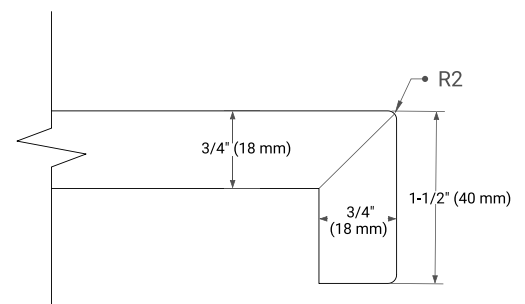

66" DOUBLE SINK BASE CABINET

BASE CABINET DIMENSIONS

66" W x 21.5" D x 34.5" H

FEATURES

- Solid wood frame & plywood panels
- Dovetail drawers and joints
- Soft closing doors & drawers

HARDWARE FINISHES*

Brushed Nickel Satin Brass Matte Black Polished Chrome

PLAN VIEW

66" DOUBLE OVAL SINK COUNTERTOP WITH 1.5 IN. THICKNESS

OVERALL DIMENSIONS

66.25" W x 22" D x 1.5" H

COUNTERTOP OPTIONS

Carrara White Quartz

FEATURES

- Solid countertop with mitered edges & seams
- Undermount white oval sink
- Pre-drilled for 8" widespread faucet

INCLUDED

- Countertop
- Matching Backsplash
- Oval Sinks

COUNTERTOP PLAN VIEW

EDGE SIDE VIEW

THREE DIMENSIONAL COUNTERTOP VIEW