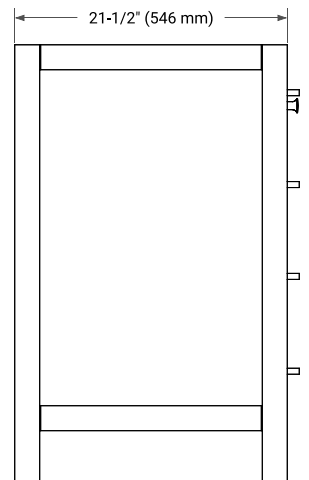

66" DOUBLE SINK BASE CABINET

BASE CABINET DIMENSIONS

66" W x 21.5" D x 34.5" H

FEATURES

- Solid wood frame & plywood panels
- Dovetail drawers and joints
- Soft closing doors & drawers

HARDWARE FINISHES*

Brushed Nickel Satin Brass Matte Black Polished Chrome

PLAN VIEW

66" DOUBLE OVAL SINK COUNTERTOP WITH 1.5 IN. THICKNESS

OVERALL DIMENSIONS

66.25" W x 22" D x 1.5" H

COUNTERTOP OPTIONS

Carrara White Quartz

FEATURES

- Solid countertop with mitered edges & seams
- Undermount white oval sink
- Pre-drilled for 8" widespread faucet

INCLUDED

- Countertop
- Matching Backsplash
- Oval Sinks

COUNTERTOP PLAN VIEW

EDGE SIDE VIEW

THREE DIMENSIONAL COUNTERTOP VIEW