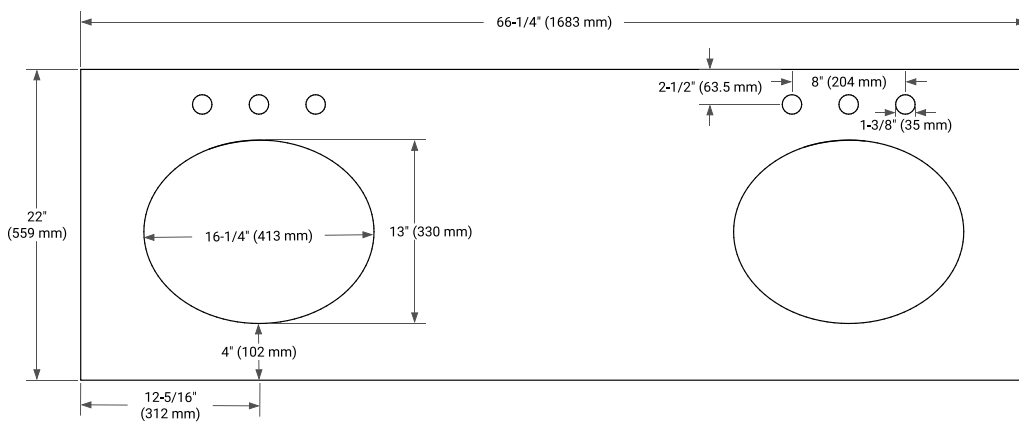

66" DOUBLE SINK BASE CABINET

BASE CABINET DIMENSIONS

66" W x 21.5" D x 34.5" H

FEATURES

- Solid wood frame & plywood panels
- Dovetail drawers and joints
- Soft closing doors & drawers

HARDWARE FINISHES*

Brushed Nickel Satin Brass Matte Black Polished Chrome

PLAN VIEW

66" DOUBLE OVAL SINK COUNTERTOP WITH 1.5 IN. THICKNESS

OVERALL DIMENSIONS

66.25" W x 22" D x 1.5" H

COUNTERTOP OPTIONS

Carrara White Quartz

FEATURES

- Solid countertop with mitered edges & seams
- Undermount white oval sink
- Pre-drilled for 8" widespread faucet

INCLUDED

- Countertop
- Matching Backsplash
- Oval Sinks

COUNTERTOP PLAN VIEW

EDGE SIDE VIEW

THREE DIMENSIONAL COUNTERTOP VIEW