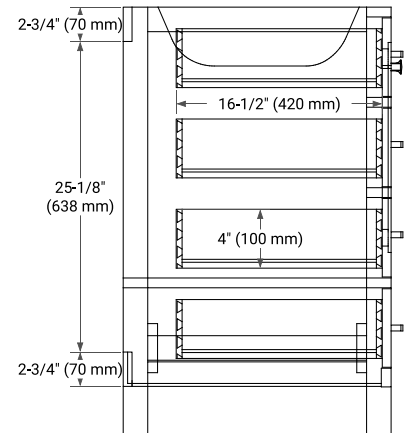

66" DOUBLE SINK BASE CABINET

BASE CABINET DIMENSIONS

66" W x 21.5" D x 34.5" H

FEATURES

- Solid wood frame & plywood panels
- Dovetail drawers and joints
- Soft closing doors & drawers

HARDWARE FINISHES*

Brushed Nickel Satin Brass Matte Black Polished Chrome

PLAN VIEW

66" DOUBLE OVAL SINK COUNTERTOP WITH 1.5 IN. THICKNESS

OVERALL DIMENSIONS

66.25" W x 22" D x 1.5" H

COUNTERTOP OPTIONS

Carrara White Quartz

FEATURES

- Solid countertop with mitered edges & seams
- Undermount white oval sink
- Pre-drilled for 8" widespread faucet

INCLUDED

- Countertop
- Matching Backsplash
- Oval Sinks

COUNTERTOP PLAN VIEW

EDGE SIDE VIEW

THREE DIMENSIONAL COUNTERTOP VIEW