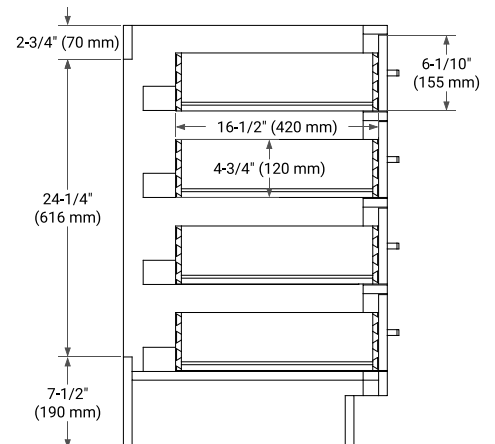

BASE CABINET DIMENSIONS

48" W x 21.5" D x 34.5" H

FEATURES

- Solid wood frame & plywood panels
- Dovetail drawers and joints
- Soft closing doors & drawers

HARDWARE FINISHES

Brushed Nickel    Satin Brass    Matte Black    Polished Chrome

# 48" SINGLE OVAL SINK COUNTERTOP WITH 1.5 IN. THICKNESS

## OVERALL DIMENSIONS

48.25" W x 22" D x 1.5" H

## THREE DIMENSIONAL COUNTERTOP VIEW