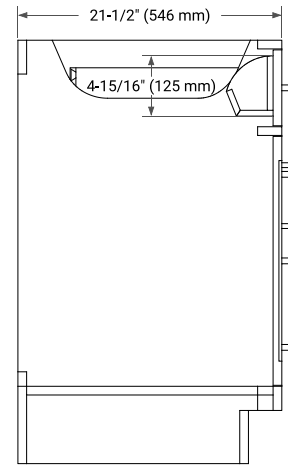

BASE CABINET DIMENSIONS

48" W x 21.5" D x 34.5" H

FEATURES

- Solid wood frame & plywood panels
- Dovetail drawers and joints
- Soft closing doors & drawers

HARDWARE FINISHES

Brushed Nickel   Satin Brass   Matte Black   Polished Chrome

AVAILABLE COLORS

White   Grey   Midnight Blue   White Oak

SIDE VIEW