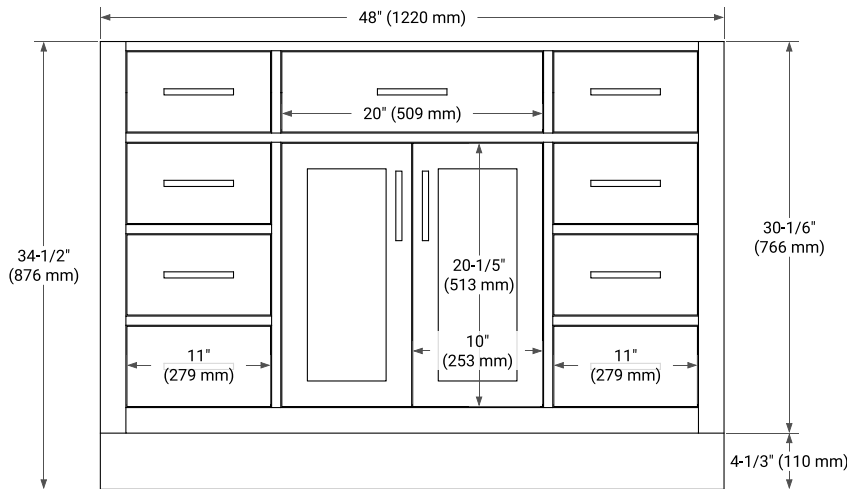

AVAILABLE COLORS

White   Grey   Midnight Blue   White Oak

FRONT VIEW