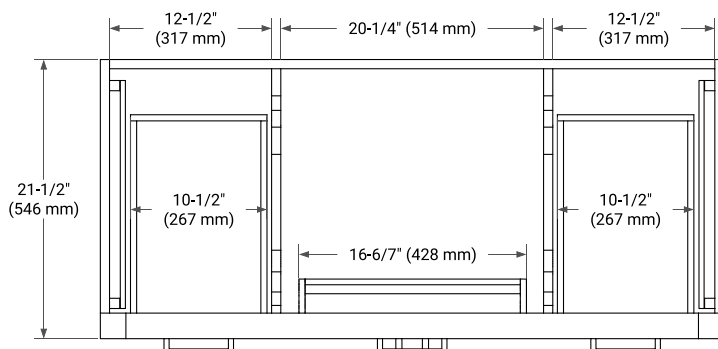

BASE CABINET DIMENSIONS

48" W x 21.5" D x 34.5" H

FEATURES

- Solid wood frame & plywood panels
- Dovetail drawers and joints
- Soft closing doors & drawers

HARDWARE FINISHES

Brushed Nickel   Satin Brass   Matte Black   Polished Chrome

AVAILABLE COLORS

White   Grey   Midnight Blue   White Oak

PLAN VIEW