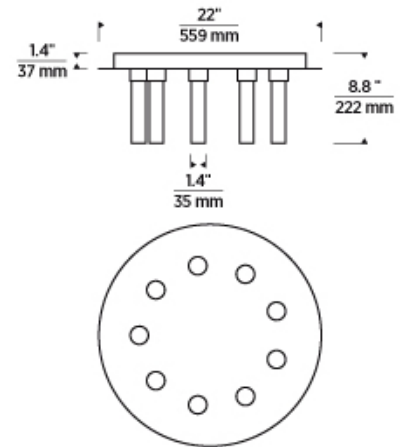

Nightshade Black

Nightshade Black

Nightshade Black
Alt View

Natural Brass

Natural Brass Alt
View

ORDERING INFORMATION

700FMKLA	LENGTH (A)	FINISH	LAMP
	22.22"	NB NATURAL BRASS	-LED927 INTEGRATED LED 90 CRI 2700K 120V
		B NIGHTSHADE BLACK	-LED927-277 INTEGRATED LED 90 CRI 2700K 277V

700FMKLA _____

JOB NAME _____

NOTES _____

KOLA 22 FLUSH MOUNT

SPECIFICATIONS

HARDWARE MATERIAL	Metal
SHADE MATERIAL	Glass
NET WEIGHT	14.5 lbs
HEIGHT	8.8in
WIDTH	22in
LENGTH	22in
UP LIGHT / DOWN LIGHT / BOTH?	
WET LISTED	
DAMP LISTED	Yes
DRY LISTED	
WALL / CEILING MOUNT	
GENERAL LISTING	ETL Listed
INCLUDES	