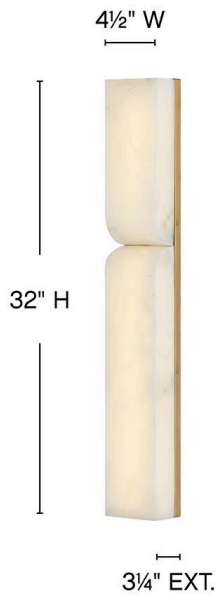

### LARGE LED SCONCE

Defined by modern, asymmetrical curves, Alune accentuates smooth, natural alabaster with warm, integrated LEDs. Every unique variation in the stone's color and pattern is brought into focus, complemented by a luxe Lacquered Brass finish.

DETAILS	
FINISH:	Lacquered Brass
MATERIAL:	Aluminum
GLASS:	Alabaster
DIMMABLE:	YES - CL TYPE DIMMER (SSL7A)

DIMENSIONS	
WIDTH:	4.5"
HEIGHT:	32"
WEIGHT:	13lb
BACK PLATE:	4.5"W X 32"H
EXTENSION:	3.3"
TOP TO OUTLET:	4.25-28"

LIGHT SOURCE	
LIGHT SOURCE:	Integrated LED
WATTAGE:	36w LED *Included
VOLTAGE:	120v

SHIPPING	
CARTON LENGTH:	35.5
CARTON WIDTH:	8.3
CARTON HEIGHT:	7
CARTON WEIGHT:	15