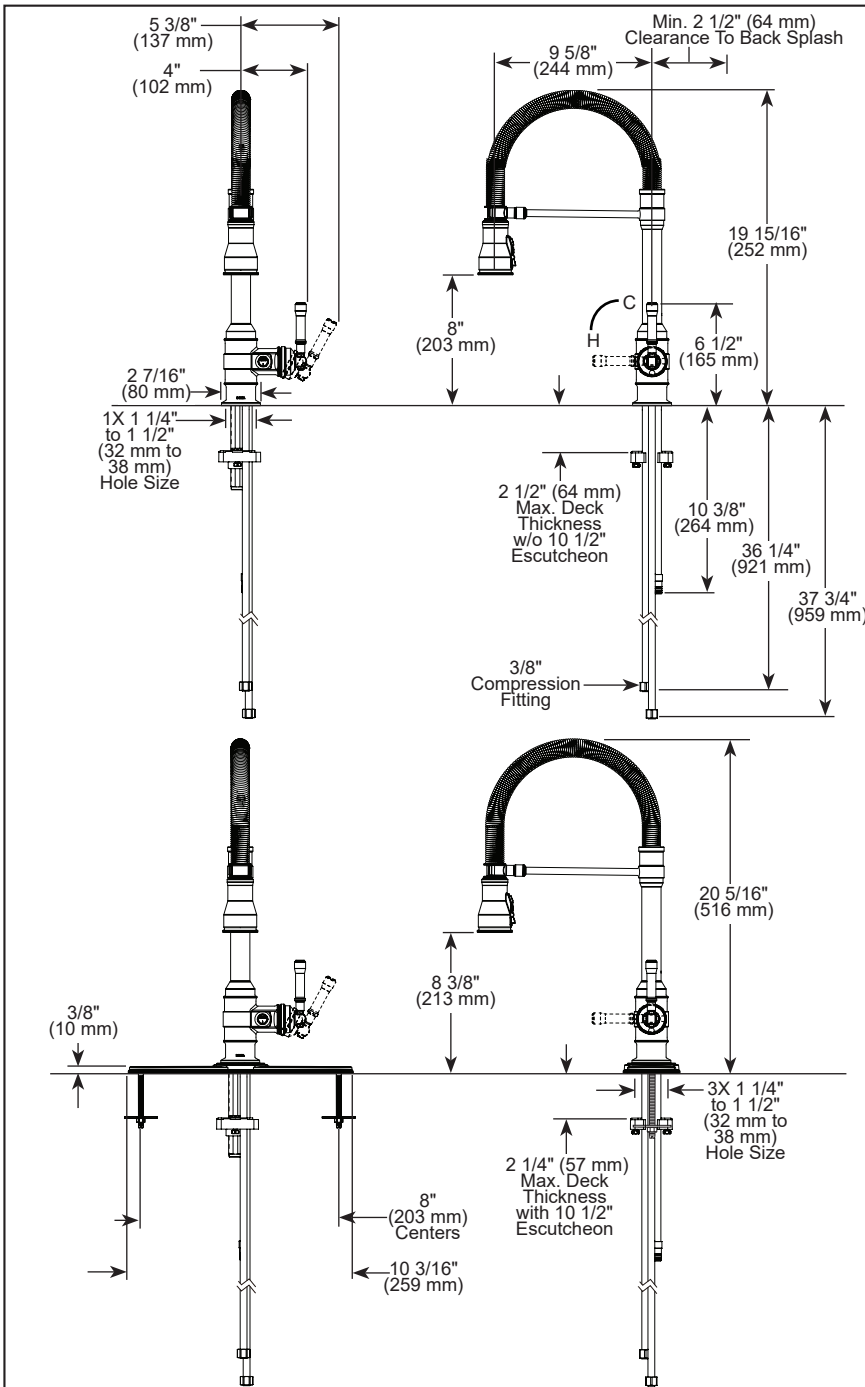

STANDARD SPECIFICATIONS:

- Max flow rate 1.8 gpm @ 60 psi, 6.8 L/min @ 414 kPa
- One or three hole mount (escutcheon not included, order separately)
- Diamond coated ceramic cartridge
- 3/8" O.D. straight, staggered PEX supply lines
- Spout rotates 360°
- Hot/Cold indicator markings
- Three-function wand; Aerated stream, spray or ShieldSpray
- Dual integral check valves in sprayer

COMPLIES WITH:

- ASME A112.18.1 / CSA B125.1
- ♿ ICC/ANSI A17.1 - Valve control only

▲ Designate proper finish suffix

Delta Faucet Company reserves the right (1) to make changes in specifications and materials, and (2) to change or discontinue models, both without notice or obligation. Dimensions are for reference only. See current full-line price book or www.deltafaucet.com for finish options and product availability.

DSP-K-9690-DST Rev. B

Delta Faucet Company

55 E. 111th Street, Carmel, IN 46280
 350 South Edgeware Road, St. Thomas, ON N5P 4L1
 © 2024 Delta Faucet Company