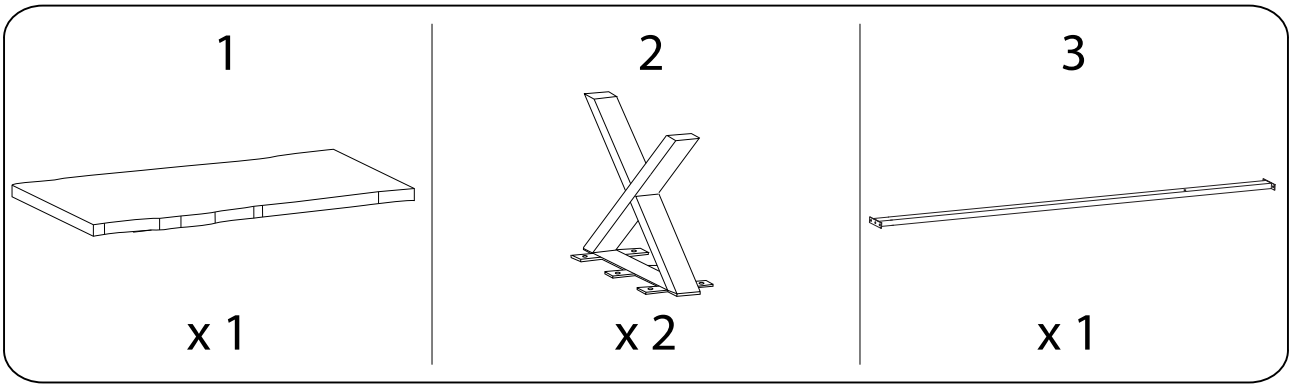

| | | |
|--|--|--|
| An icon showing an L-shaped metal bracket inside a circle. To its right is a power drill with a diagonal line through it, indicating it should not be used. | A warning triangle containing an exclamation mark. | A clock face showing approximately 1:50. |
| An icon showing a rectangular block on a surface with a hatched pattern. To its right is a block with a screw being inserted, with a diagonal line through it, indicating it should not be used. | A warning triangle containing an exclamation mark. | A simple line drawing of a person. |

20'

2

1

2

3