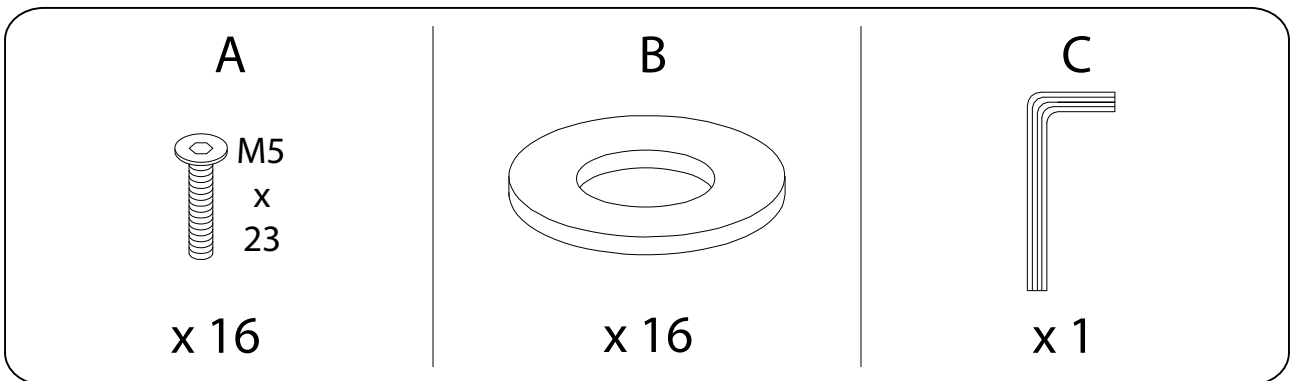

| | | |
|--|--|--|
| An icon showing an L-shaped metal bracket inside a circle. To its right is a power drill with a diagonal line through it, indicating it should not be used. | A warning triangle containing an exclamation mark. | A clock face showing approximately 1:50. |
| An icon showing a rectangular block on a surface with a hatched pattern. To its right is a block with a screw being inserted, with a diagonal line through it, indicating it should not be used. | A warning triangle containing an exclamation mark. | A simple line drawing of a person. |

20'

2

1

2

3