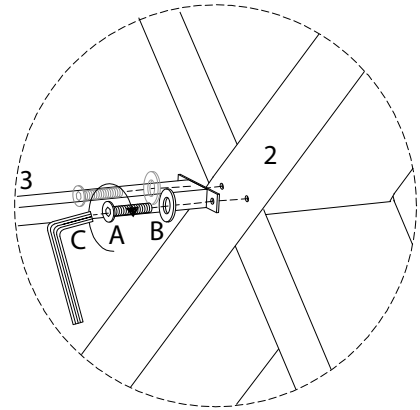

| | | |
|--|--|--|
| An icon showing an L-shaped metal bracket inside a circle. To its right is a power drill with a diagonal line through it, indicating it should not be used. | A warning triangle containing an exclamation mark. | A clock face showing approximately 1:50. |
| An icon showing a rectangular block on a surface with a hatched pattern. To its right is a block with a screw being inserted, with a diagonal line through it, indicating it should not be used. | A warning triangle containing an exclamation mark. | A simple line drawing of a person. |

20'

2

1

2

3