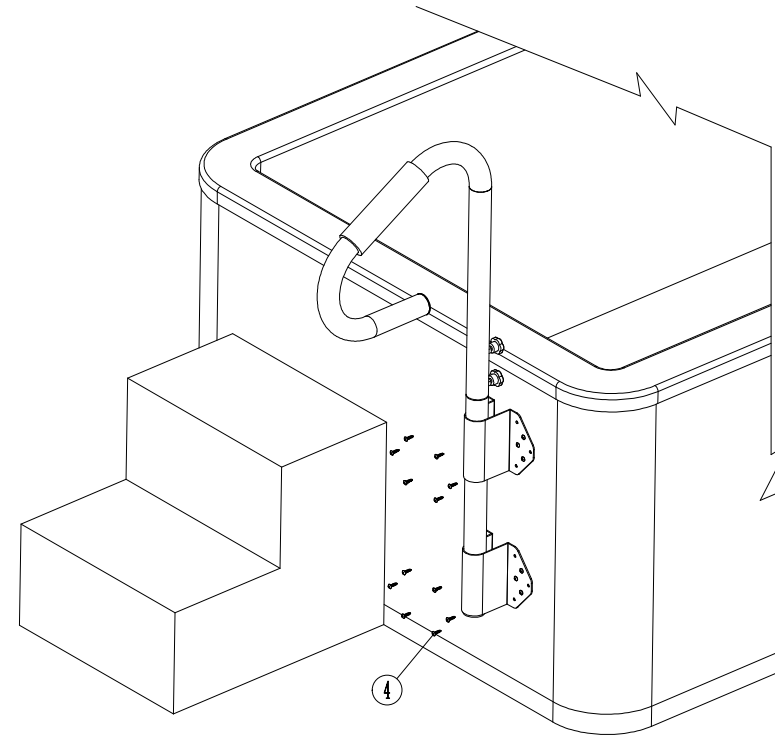

bathtub handle

Product ID. QV3DL

Scan for Support
support@garvee.com

GARVEE.com

1.

Parts list and description:

- ① : Lower section of armrest 1 PCS
- ② : Upper section of armrest 1 PCS
- ③ : Plum blossom hand screw M10*16 2 PCS

2.

3.

Parts list and description:

- ④ : Pan head cross self tapping screw M5*20 24 PCS