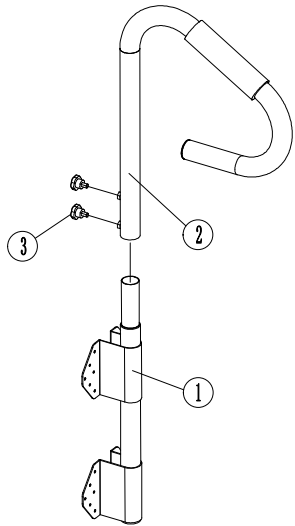

bathtub handle

Product ID. QV3DL

Scan for Support
support@garvee.com

GARVEE.com

1.

Parts list and description:

- ① : Lower section of armrest 1 PCS
- ② : Upper section of armrest 1 PCS
- ③ : Plum blossom hand screw M10*16 2 PCS

2.

3.

Parts list and description:

- ④ : Pan head cross self tapping screw M5*20 24 PCS