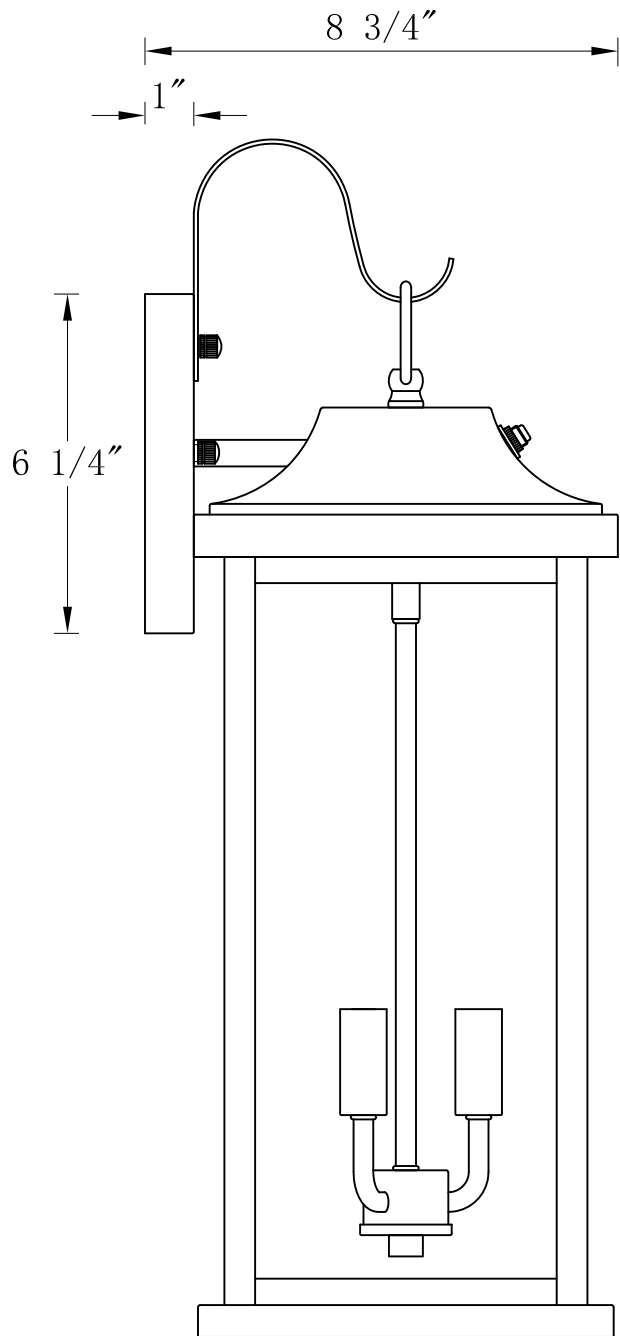

FRONT VIEW

SIDE VIEW

TOP VIEW

22 1/4"

8 3/4"