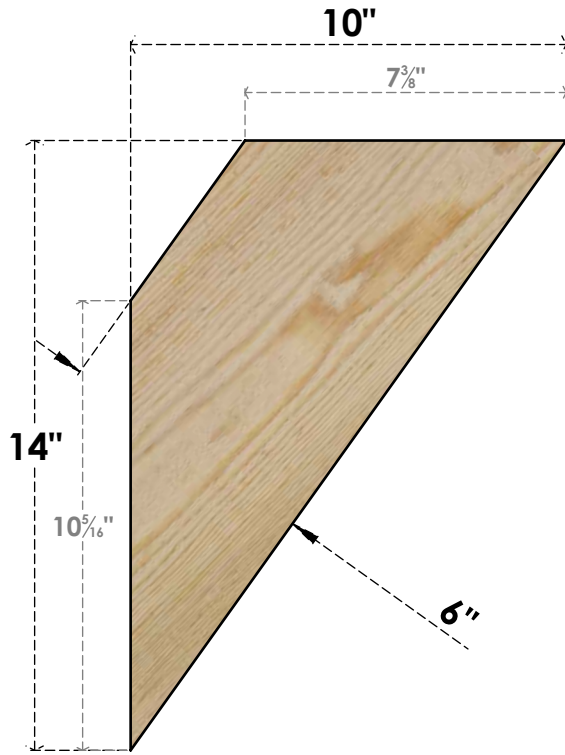

BRC06X10X14TRA00RDF

6"W X 10"D X 14"H TRADITIONAL ROUGH SAWN BRACE, DOUGLAS FIR

SIDE

FRONT

EKENA MILLWORK
2300 WEST MAIN ST.
CLARKSVILLE, TX 75426
TOLL FREE: 866-607-0453
WWW.EKENAMILLWORK.COM

NOTES

1. INSTALLATION TO BE COMPLETED IN ACCORDANCE WITH MANUFACTURER'S SPECIFICATIONS.
2. DRAWING MAY NOT BE TO SCALE
3. THIS DRAWING IS INTENDED FOR DESIGN AND PLANNING PURPOSES ONLY.
4. ALL INFORMATION CONTAINED HEREIN WAS CURRENT AT THE TIME OF DEVELOPMENT BUT MUST BE REVIEWED AND APPROVED BY THE PRODUCT MANUFACTURER TO BE CONSIDERED ACCURATE.
5. PRODUCTS ARE NOT KILN DRIED. THIS ITEM IS UNIQUE AND WILL CONTAIN THE NATURAL VARIATIONS THAT THE WOOD SPECIES OFFERS. THIS MAY RESULT IN VARIATIONS UP TO 1/4"