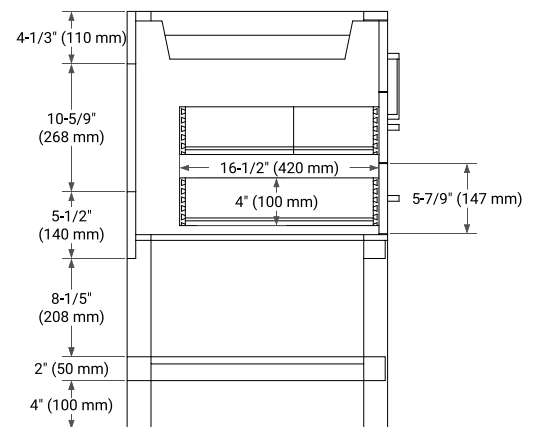

60" SINGLE SINK BASE CABINET

BASE CABINET DIMENSIONS

60" W x 21.5" D x 34.5" H

FEATURES

- Solid wood frame & plywood panels
- Dovetail drawers and joints
- Soft closing doors & drawers

HARDWARE FINISHES*

Brushed Nickel   Satin Brass   Matte Black   Polished Chrome

*Hardware comes preinstalled with the illustrated option. Other finishes are available on our online store if you prefer a different one.

AVAILABLE COLORS

White   Grey   Midnight Blue

FRONT VIEW

SIDE VIEW

PLAN VIEW