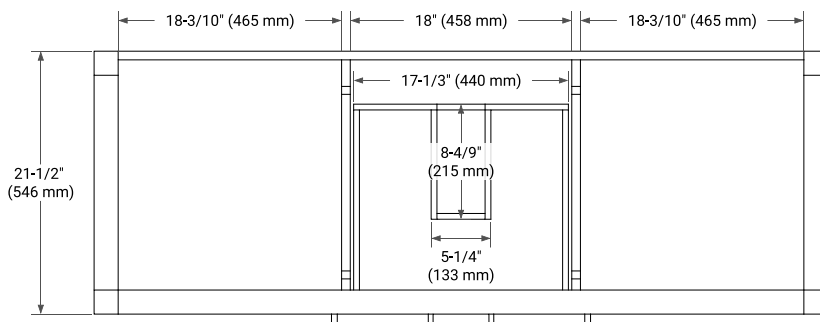

60" SINGLE SINK BASE CABINET

BASE CABINET DIMENSIONS

60" W x 21.5" D x 34.5" H

FEATURES

- Solid wood frame & plywood panels
- Dovetail drawers and joints
- Soft closing doors & drawers

HARDWARE FINISHES*

Brushed Nickel   Satin Brass   Matte Black   Polished Chrome

*Hardware comes preinstalled with the illustrated option. Other finishes are available on our online store if you prefer a different one.

AVAILABLE COLORS

White   Grey   Midnight Blue

FRONT VIEW

SIDE VIEW

PLAN VIEW