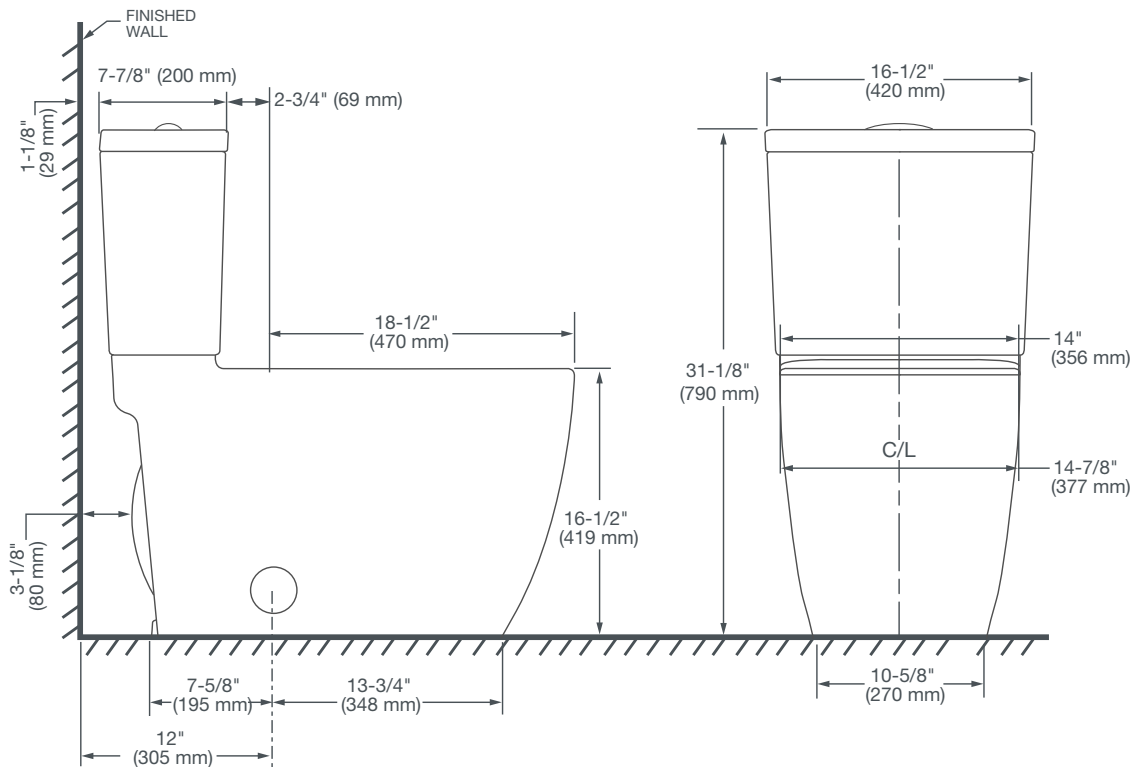

39674000

ESSENCE

TWO-PIECE ELONGATED DUAL FLUSH TOILET

STANDARD SPECIFICATION:

- Elongated bowl design
- Made of vitreous china in Alpine White
- 12" (305 mm) rough-in
- Siphon action jetted bowl with smooth-sided, concealed trapway
- High efficiency, low consumption 1.28 gpf/4.8 Lpf conserving flush 1.0 gpf/3.8 Lpf
- InfinaBright™ surface coating reduces dirt and bacteria build-up ensuring the surface shines longer
- DreamClean™ Rim scrubs the top to bottom with every flush
- 16-1/2" (419 mm) rim height
- Fully-glazed 2-1/8" (54 mm) trapway
- 3" (76 mm) flush valve
- Includes slow-close telescoping seat
- Chrome top mounted push button actuator
- Color-matched bolt hole covers

NOTE: Install this product according to the installation guide. ADA, CSA compliant when installed to the specific requirements of these regulations.

39674000
ESSENCE
TWO-PIECE ELONGATED
DUAL FLUSH TOILET

TECHNICAL DATA:

DIMENSIONS:

NOMINAL DIMENSIONS
 29-1/2" x 16-9/16" x 31-1/8"
 (738 x 420 x 790 mm)

WATER SPOT

7-7/8" (200 mm) wide
 9-1/4" (235 mm) length
 5-1/2" (140 mm) distance to rim

NOTES:

This toilet is designed to rough-in at a minimum dimension of 12" (305 mm) from finished wall to C/L of outlet. Supply not included with fixture and must be ordered separately. Dimensions shown for location of supply is suggested.

IMPORTANT:

Dimensions of fixtures are nominal and may vary within the range of tolerance established by ANSI Standard A112.19.2. These measurements are subject to change or cancellation. No responsibility is assumed for use of superseded or voided pages.