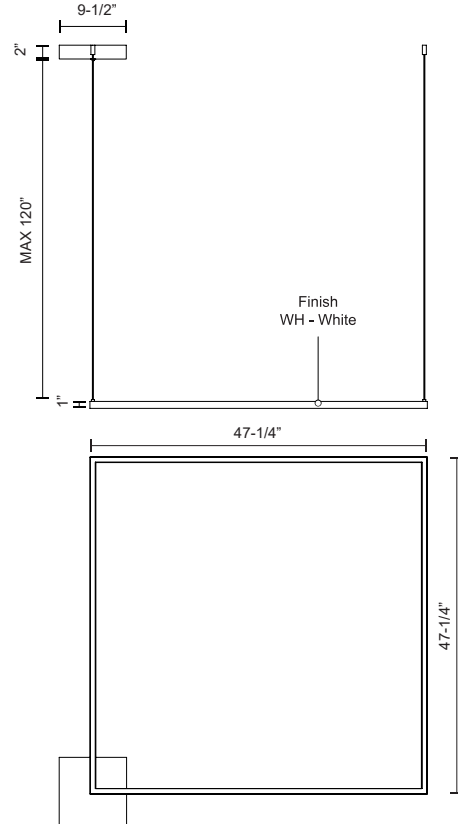

### SPECIFICATION DETAILS

\* For custom options, consult factory for details.

<b>Fixture Dimensions</b>	L47-1/4" x W47-1/4" x H1"
<b>Light Source</b>	LED with DC Driver
<b>Wattage</b>	85W
<b>Total Lumens</b>	8160lm
<b>Delivered Lumens</b>	WH-4492lm
<b>Voltage</b>	120V
<b>Color Temperature</b>	3000K
<b>CRI (Ra)</b>	90CRI
<b>Optional Color Temps</b>	2700K - 5000K Available, Minimum Order Quantities Apply
<b>LED Rated Life</b>	50,000 hours
<b>Dimming</b>	100% - 10%, TRIAC or ELV Dimmer (Not Included)
<b>Diffuser Details</b>	Frosted acrylic diffuser
<b>Adjustable</b>	Yes
<b>Wire Length</b>	120" Max
<b>Location</b>	Dry
<b>Warranty</b>	5 Years
<b>Illumination Direction</b>	Up and Down
<b>Canopy Dimensions</b>	L9-1/2" x W9-1/2" x H2"