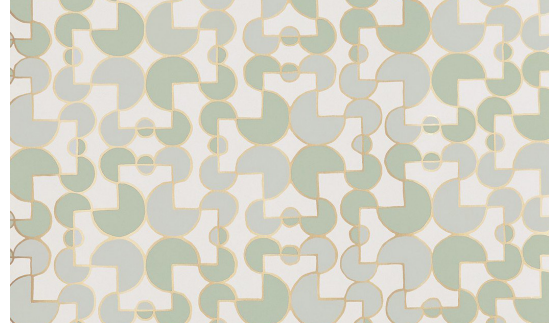

## AVAILABLE COLORWAYS

Navy  
HC-005

Cayenne  
HC-006

Celadon  
HC-007

HEATH CERAMICS

### ROLL SIZE

27 in wide by 30 ft long (double roll)