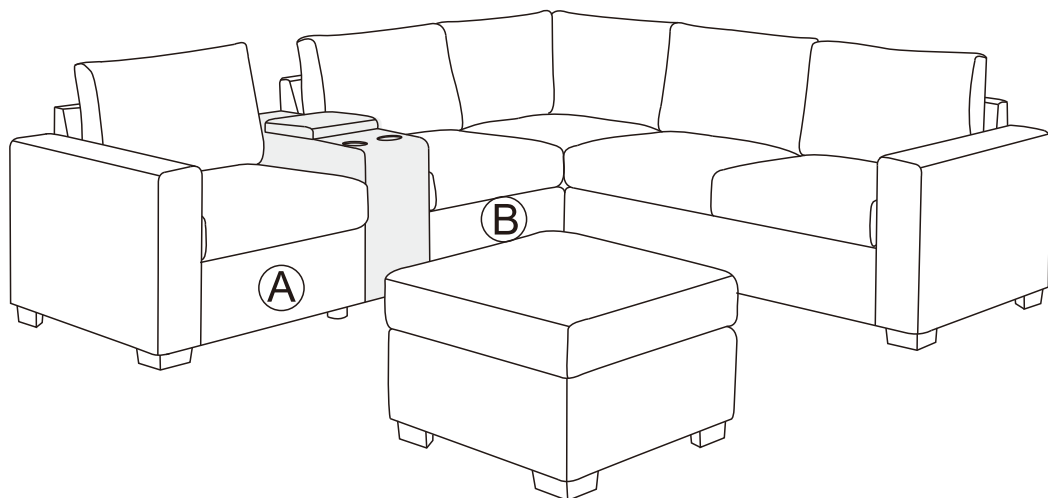

ASSEMBLY INSTRUCTIONS

F8344 / F8345 / F8467 / F8468

4-PC SECTIONAL SOFA

OPTION #1: CONSOLE ON THE LEFT

OPTION #2: CONSOLE ON THE RIGHT

2 PERSONS RECOMMENDED

BOX-1 F8467-1 / F8468-1 / F8344-1 / F8345-1

x 1 PC

x 1 PC

x 4 PCS

x 4 PCS

x 1 PC

x 12 PCS

BOX-2 F8467-2 / F8468-2 / F8344-2 / F8345-2

x 1 PC

x 2 PCS