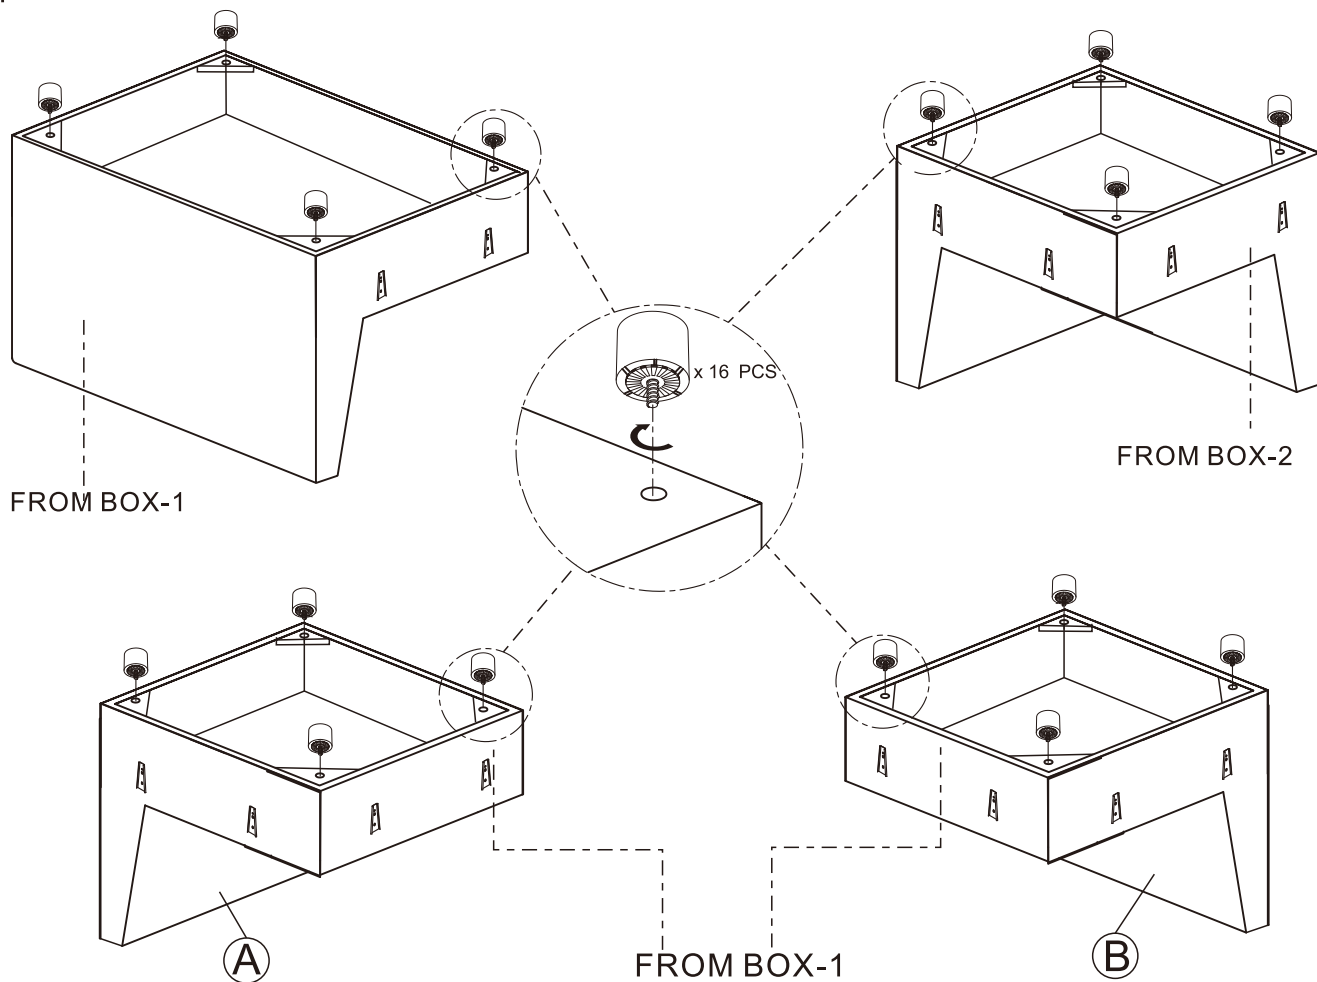

ASSEMBLY INSTRUCTIONS

F8344 / F8345 / F8467 / F8468

4-PC SECTIONAL SOFA

OPTION #1: CONSOLE ON THE LEFT

OPTION #2: CONSOLE ON THE RIGHT

2 PERSONS RECOMMENDED

BOX-1 F8467-1 / F8468-1 / F8344-1 / F8345-1

x 1 PC

x 1 PC

x 1 PC

x 2 PCS

BOX-3 F8467-3 / F8468-3

x 1 PC

Plug and power cord

STEP-1

STEP-2

STEP-4.1 OPTION #1: CONSOLE ON THE LEFT

STEP-4.2 OPTION #2: CONSOLE ON THE RIGHT