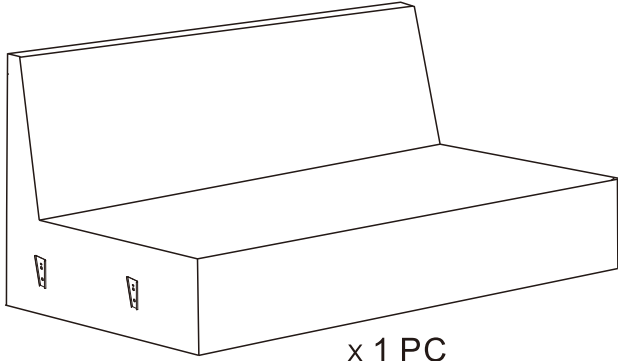

ASSEMBLY INSTRUCTIONS

F8344 / F8345 / F8467 / F8468

4-PC SECTIONAL SOFA

OPTION #1: CONSOLE ON THE LEFT

OPTION #2: CONSOLE ON THE RIGHT

2 PERSONS RECOMMENDED

BOX-1 F8467-1 / F8468-1 / F8344-1 / F8345-1

x 1 PC

x 1 PC

x 4 PCS

x 4 PCS

x 1 PC

x 12 PCS

BOX-2 F8467-2 / F8468-2 / F8344-2 / F8345-2

x 1 PC

x 2 PCS