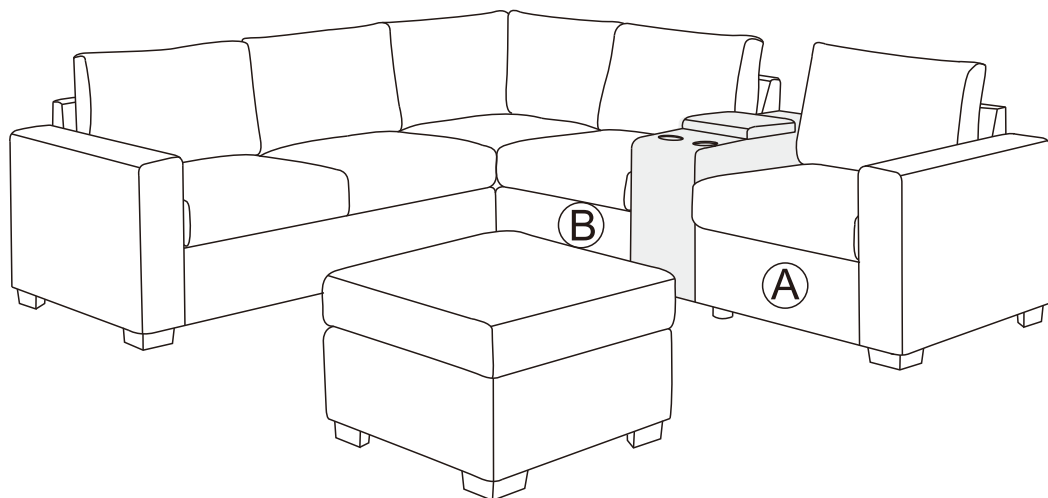

ASSEMBLY INSTRUCTIONS

F8344 / F8345 / F8467 / F8468

4-PC SECTIONAL SOFA

OPTION #1: CONSOLE ON THE LEFT

OPTION #2: CONSOLE ON THE RIGHT

2 PERSONS RECOMMENDED

BOX-1 F8467-1 / F8468-1 / F8344-1 / F8345-1

x 1 PC

x 1 PC

x 4 PCS

x 4 PCS

x 1 PC

x 12 PCS

BOX-2 F8467-2 / F8468-2 / F8344-2 / F8345-2

x 1 PC

x 2 PCS