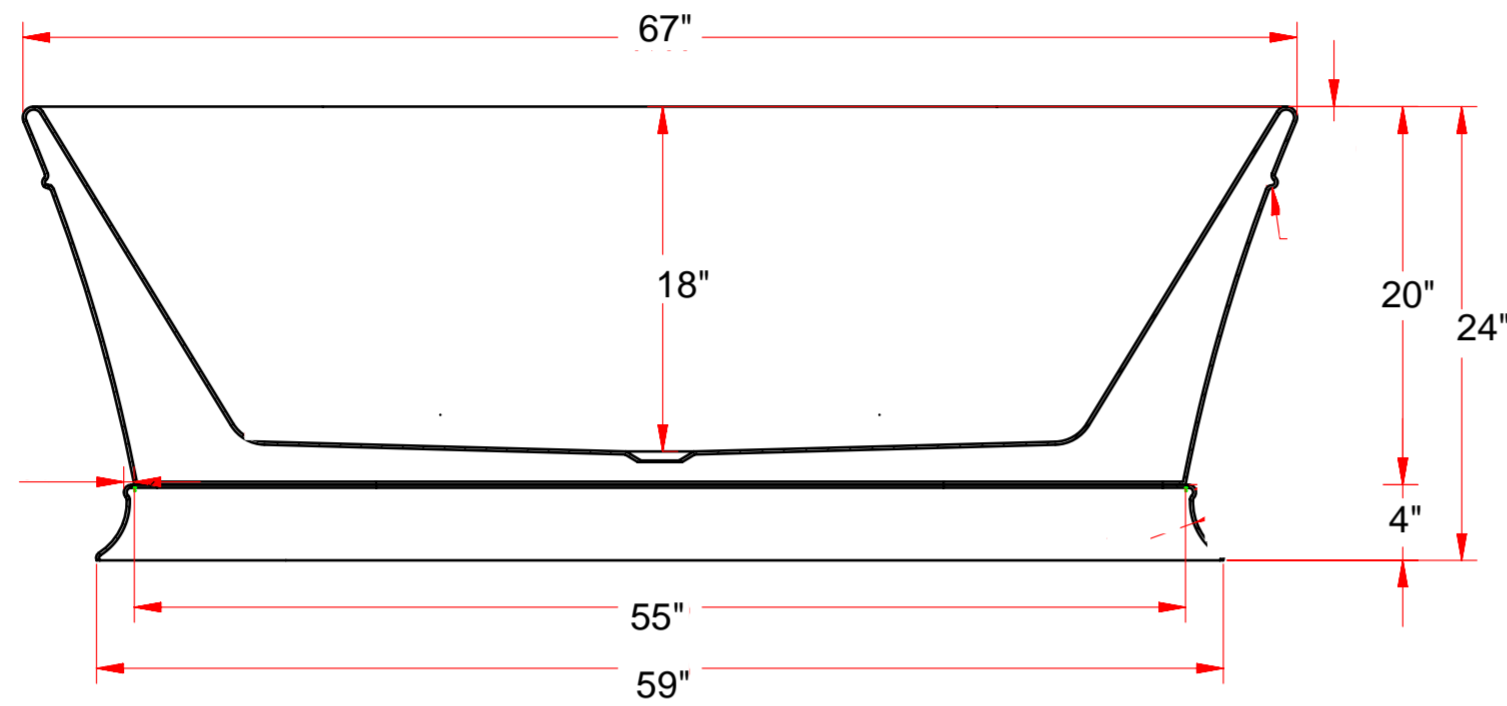

ACRYLIC FREESTANDING TUB
Model: Polito

DEVINCHY

FEATURES

- Product Finish:White
- Overflow Hole:Yes
- Material:Acrylic
- Length:67"
- Width:31"
- Height:24"
- Tub Interior Length:43"
- Tub Interior Width:22"
- Water Depth to Rim:18"
- Water Depth to Overflow:15"
- Tap Deck:No
- Drain included:Yes
- Drain Placement:Center
- Faucet Included:No
- Faucet Drillings:No Drillings
- Water Capacity Without/With Overflow:
(Gallons):106/79
- Built-In Adjusters:Yes
- Tub Weight Uncrated (LBS):123
- Tub Weight Crated (LBS):143