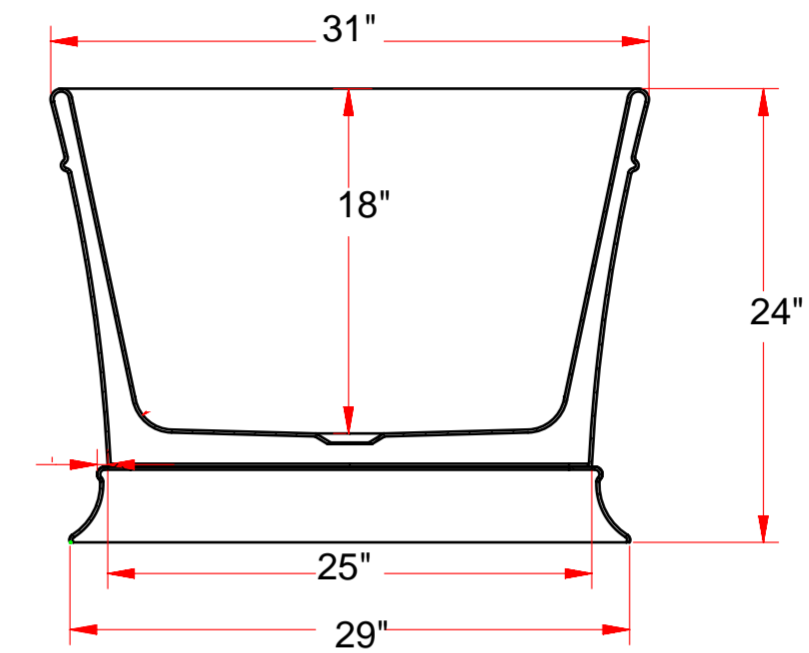

ACRYLIC FREESTANDING TUB
Model: Polito

DEVINCHY

FEATURES

- Product Finish:White
- Overflow Hole:Yes
- Material:Acrylic
- Length:67"
- Width:31"
- Height:24"
- Tub Interior Length:43"
- Tub Interior Width:22"
- Water Depth to Rim:18"
- Water Depth to Overflow:15"
- Tap Deck:No
- Drain included:Yes
- Drain Placement:Center
- Faucet Included:No
- Faucet Drillings:No Drillings
- Water Capacity Without/With Overflow:
(Gallons):106/79
- Built-In Adjusters:Yes
- Tub Weight Uncrated (LBS):123
- Tub Weight Crated (LBS):143