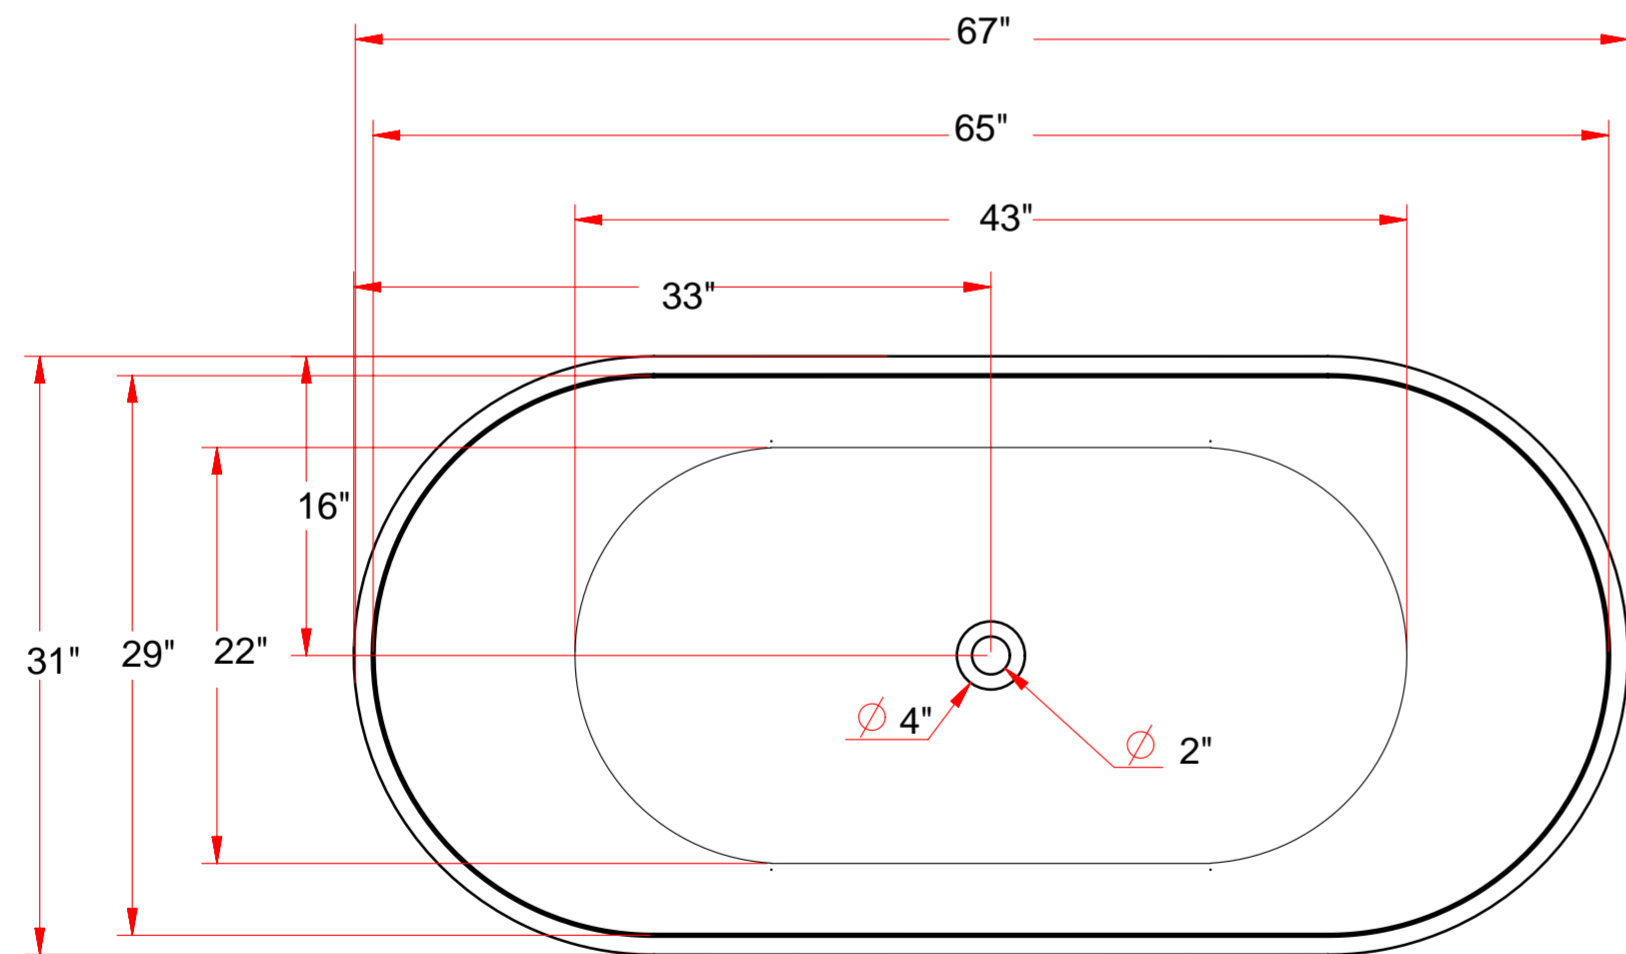

ACRYLIC FREESTANDING TUB
Model: Polito

DEVINCHY

FEATURES

- Product Finish:White
- Overflow Hole:Yes
- Material:Acrylic
- Length:67"
- Width:31"
- Height:24"
- Tub Interior Length:43"
- Tub Interior Width:22"
- Water Depth to Rim:18"
- Water Depth to Overflow:15"
- Tap Deck:No
- Drain included:Yes
- Drain Placement:Center
- Faucet Included:No
- Faucet Drillings:No Drillings
- Water Capacity Without/With Overflow:
(Gallons):106/79
- Built-In Adjusters:Yes
- Tub Weight Uncrated (LBS):123
- Tub Weight Crated (LBS):143