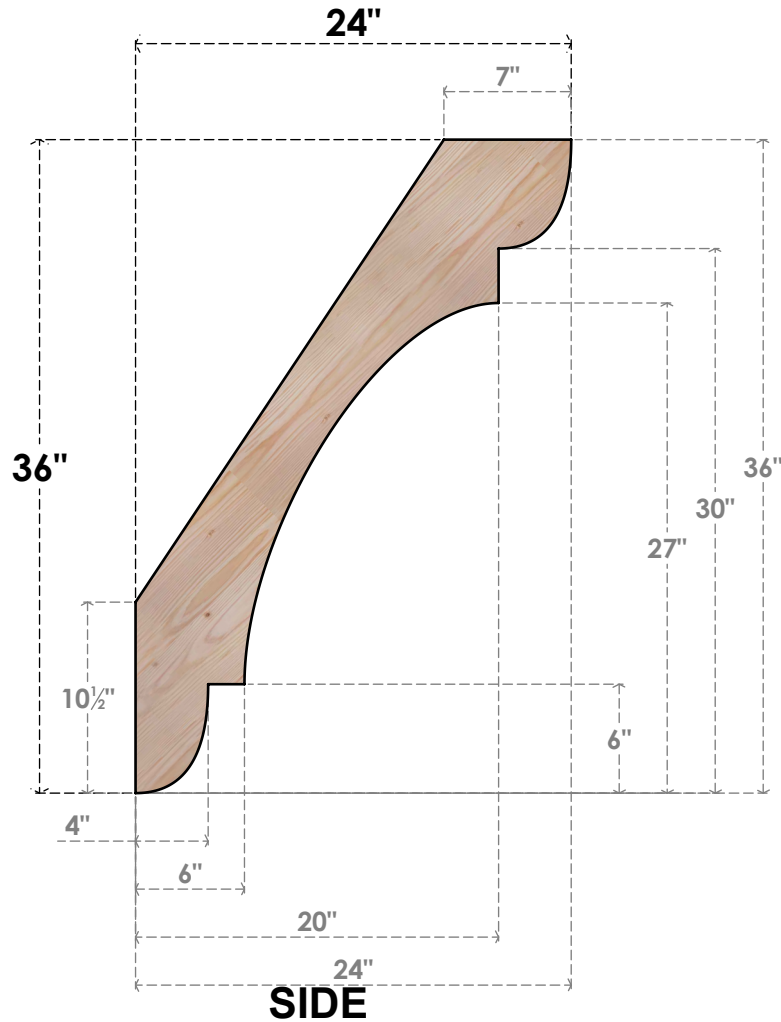

# BRC06X24X36OLY00SDF

5 1/2"W X 24"D X 36"H OLYMPIC SMOOTH BRACE, DOUGLAS FIR

EKENA MILLWORK  
 2300 WEST MAIN ST.  
 CLARKSVILLE, TX 75426  
 TOLL FREE: 866-607-0453  
 WWW.EKENAMILLWORK.COM

### NOTES

1. INSTALLATION TO BE COMPLETED IN ACCORDANCE WITH MANUFACTURER'S SPECIFICATIONS.
2. DRAWING MAY NOT BE TO SCALE
3. THIS DRAWING IS INTENDED FOR DESIGN AND PLANNING PURPOSES ONLY.
4. ALL INFORMATION CONTAINED HEREIN WAS CURRENT AT THE TIME OF DEVELOPMENT BUT MUST BE REVIEWED AND APPROVED BY THE PRODUCT MANUFACTURER TO BE CONSIDERED ACCURATE.
5. PRODUCTS ARE NOT KILN DRIED. THIS ITEM IS UNIQUE AND WILL CONTAIN THE NATURAL VARIATIONS THAT THE WOOD SPECIES OFFERS. THIS MAY RESULT IN VARIATIONS UP TO 1/4"