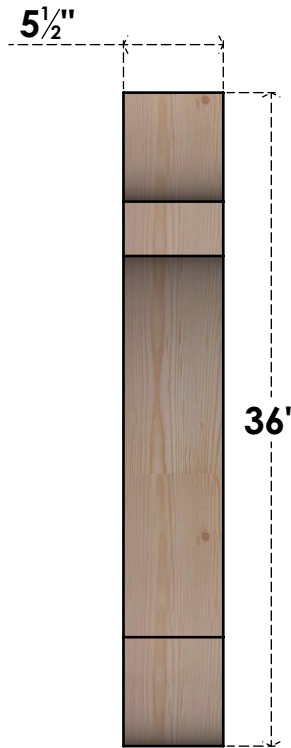

# BRC06X24X36OLY00SDF

5 1/2"W X 24"D X 36"H OLYMPIC SMOOTH BRACE, DOUGLAS FIR

EKENA MILLWORK  
 2300 WEST MAIN ST.  
 CLARKSVILLE, TX 75426  
 TOLL FREE: 866-607-0453  
 WWW.EKENAMILLWORK.COM

### NOTES

1. INSTALLATION TO BE COMPLETED IN ACCORDANCE WITH MANUFACTURER'S SPECIFICATIONS.
2. DRAWING MAY NOT BE TO SCALE
3. THIS DRAWING IS INTENDED FOR DESIGN AND PLANNING PURPOSES ONLY.
4. ALL INFORMATION CONTAINED HEREIN WAS CURRENT AT THE TIME OF DEVELOPMENT BUT MUST BE REVIEWED AND APPROVED BY THE PRODUCT MANUFACTURER TO BE CONSIDERED ACCURATE.
5. PRODUCTS ARE NOT KILN DRIED. THIS ITEM IS UNIQUE AND WILL CONTAIN THE NATURAL VARIATIONS THAT THE WOOD SPECIES OFFERS. THIS MAY RESULT IN VARIATIONS UP TO 1/4"