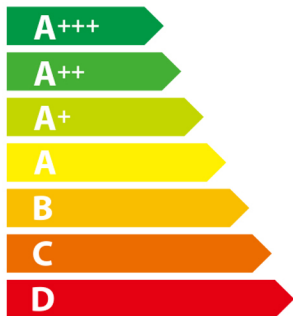

# ENERGY

 Russell Hobbs RHVSRCH602SS-M

**C**

**50.4**  
kWh/annum

ABCD**E**FG

A**B**CDEFG

ABC**D**EFG

**65**dB