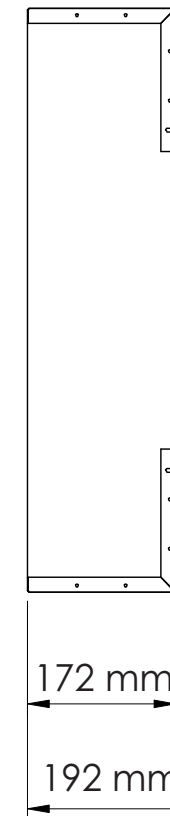

TECHNICAL SPECIFICATIONS		
VOLTS		120
AMPS		12.5
WATTS		1500
HEATER	HIGH	1500 watts
	LOW	750 watts
NO HEATER		22 watts
LAMPS	QUANTITY	LED
	WATTS	
	TOTAL WATTS	22 watts
ROTOR MOTOR		1 at 5 watts
HEIGHT, WIDTH, DEPTH		23 5/8 x 38 5/8 x 6 3/4
GLASS VIEWING OPENING		11 7/8 x 34 1/4
SURROUND SIZE		15 7/8 x 39 1/8
SHIPPING SIZE		25 1/4 x 49 3/4 x 9 3/4
SHIPPING WEIGHT		89 lbs
	UNIT	
	GLASS FRONT	Included
PLUG LOCATION		Left Side
CORD LENGTH		76"
APPROX. HEATING AREA		400 sq ft

TECHNICAL SPECIFICATIONS

VOLTS		120
AMPS		12.5
WATTS		1500
HEATER	HIGH	1500 watts
	LOW	750 watts
NO HEATER		22 watts
LAMPS	QUANTITY	LED
	WATTS	
	TOTAL WATTS	22 watts
ROTOR MOTOR		1 at 5 watts
HEIGHT, WIDTH, DEPTH		60 x 98.1 x 17.2 cm
GLASS VIEWING OPENING		30.2 x 56.5cm
SURROUND SIZE		40.2 x 99.5 cm
SHIPPING SIZE		64 x 125.9 x 24.8 cm
SHIPPING WEIGHT		40 kg
	UNIT	
	GLASS FRONT	Included
PLUG LOCATION		Left Side
CORD LENGTH		193 cm
APPROX. HEATING AREA		37 sqm

BUILT IN

SCALE 1:12

SHEET 1 OF 1