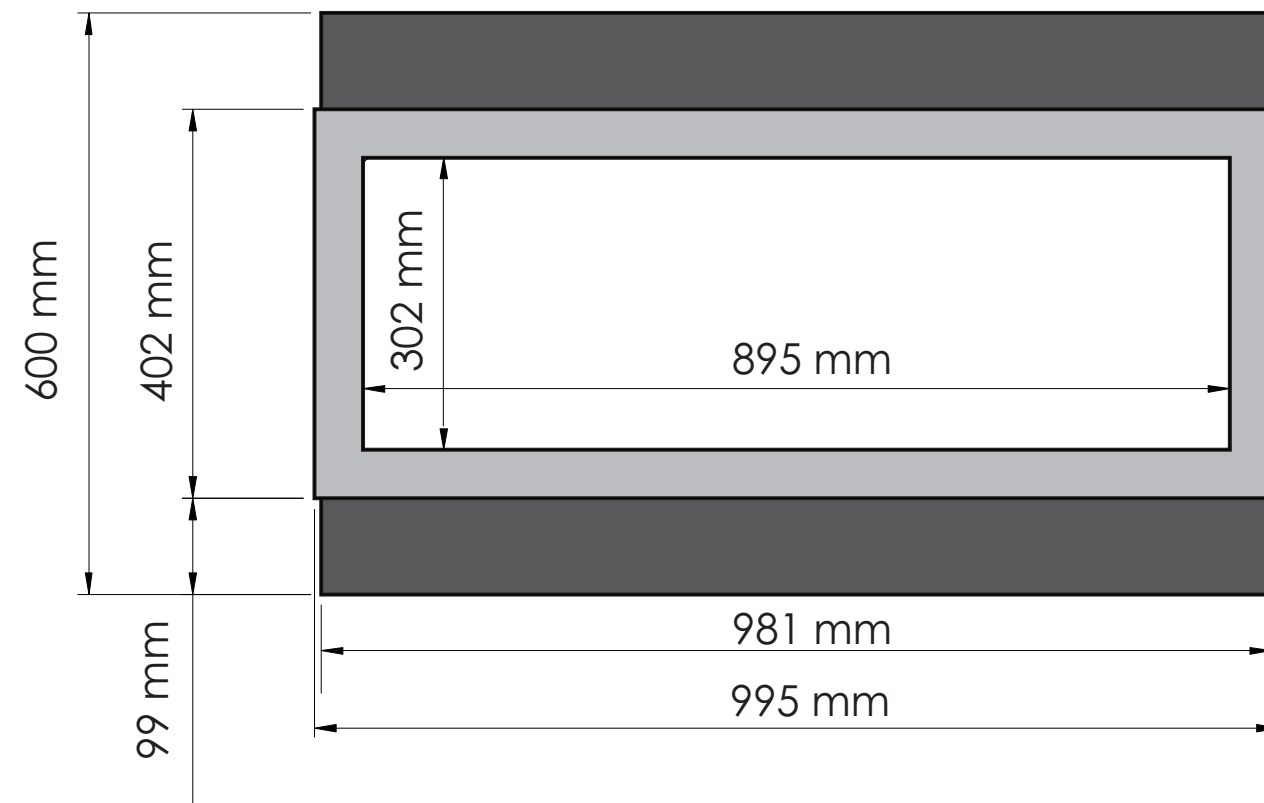

TECHNICAL SPECIFICATIONS		
VOLTS		120
AMPS		12.5
WATTS		1500
HEATER	HIGH	1500 watts
	LOW	750 watts
NO HEATER		22 watts
LAMPS	QUANTITY	LED
	WATTS	
	TOTAL WATTS	22 watts
ROTOR MOTOR		1 at 5 watts
HEIGHT, WIDTH, DEPTH		23 5/8 x 38 5/8 x 6 3/4
GLASS VIEWING OPENING		11 7/8 x 34 1/4
SURROUND SIZE		15 7/8 x 39 1/8
SHIPPING SIZE		25 1/4 x 49 3/4 x 9 3/4
SHIPPING WEIGHT		89 lbs
	UNIT	
	GLASS FRONT	Included
PLUG LOCATION		Left Side
CORD LENGTH		76"
APPROX. HEATING AREA		400 sq ft

TECHNICAL SPECIFICATIONS

VOLTS		120
AMPS		12.5
WATTS		1500
HEATER	HIGH	1500 watts
	LOW	750 watts
NO HEATER		22 watts
LAMPS	QUANTITY	LED
	WATTS	
	TOTAL WATTS	22 watts
ROTOR MOTOR		1 at 5 watts
HEIGHT, WIDTH, DEPTH		60 x 98.1 x 17.2 cm
GLASS VIEWING OPENING		30.2 x 56.5cm
SURROUND SIZE		40.2 x 99.5 cm
SHIPPING SIZE		64 x 125.9 x 24.8 cm
SHIPPING WEIGHT		40 kg
	UNIT	
	GLASS FRONT	Included
PLUG LOCATION		Left Side
CORD LENGTH		193 cm
APPROX. HEATING AREA		37 sqm

BUILT IN

SCALE 1:12

SHEET 1 OF 1