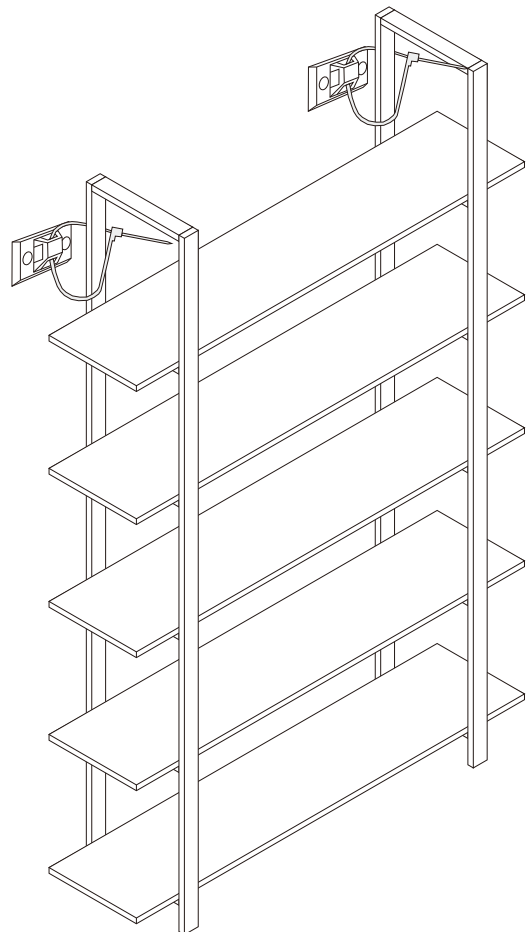

Installation instructions

<p>A</p>  <p>8x70mm</p> <p>x4</p>	<p>B</p>  <p>x20</p>	<p>C</p>  <p>6x30mm</p> <p>x20</p>	<p>D</p>  <p>x4</p>	<p>E</p>  <p>x4</p>
<p>F</p>  <p>x1</p>				

01

02

03

04

Special instructions for installation

Plastic anchor
M4x30

Nylon Strap
M8x250

Plastic connectors

M4x30

Step 1

Step 2

Step 3

Step 4