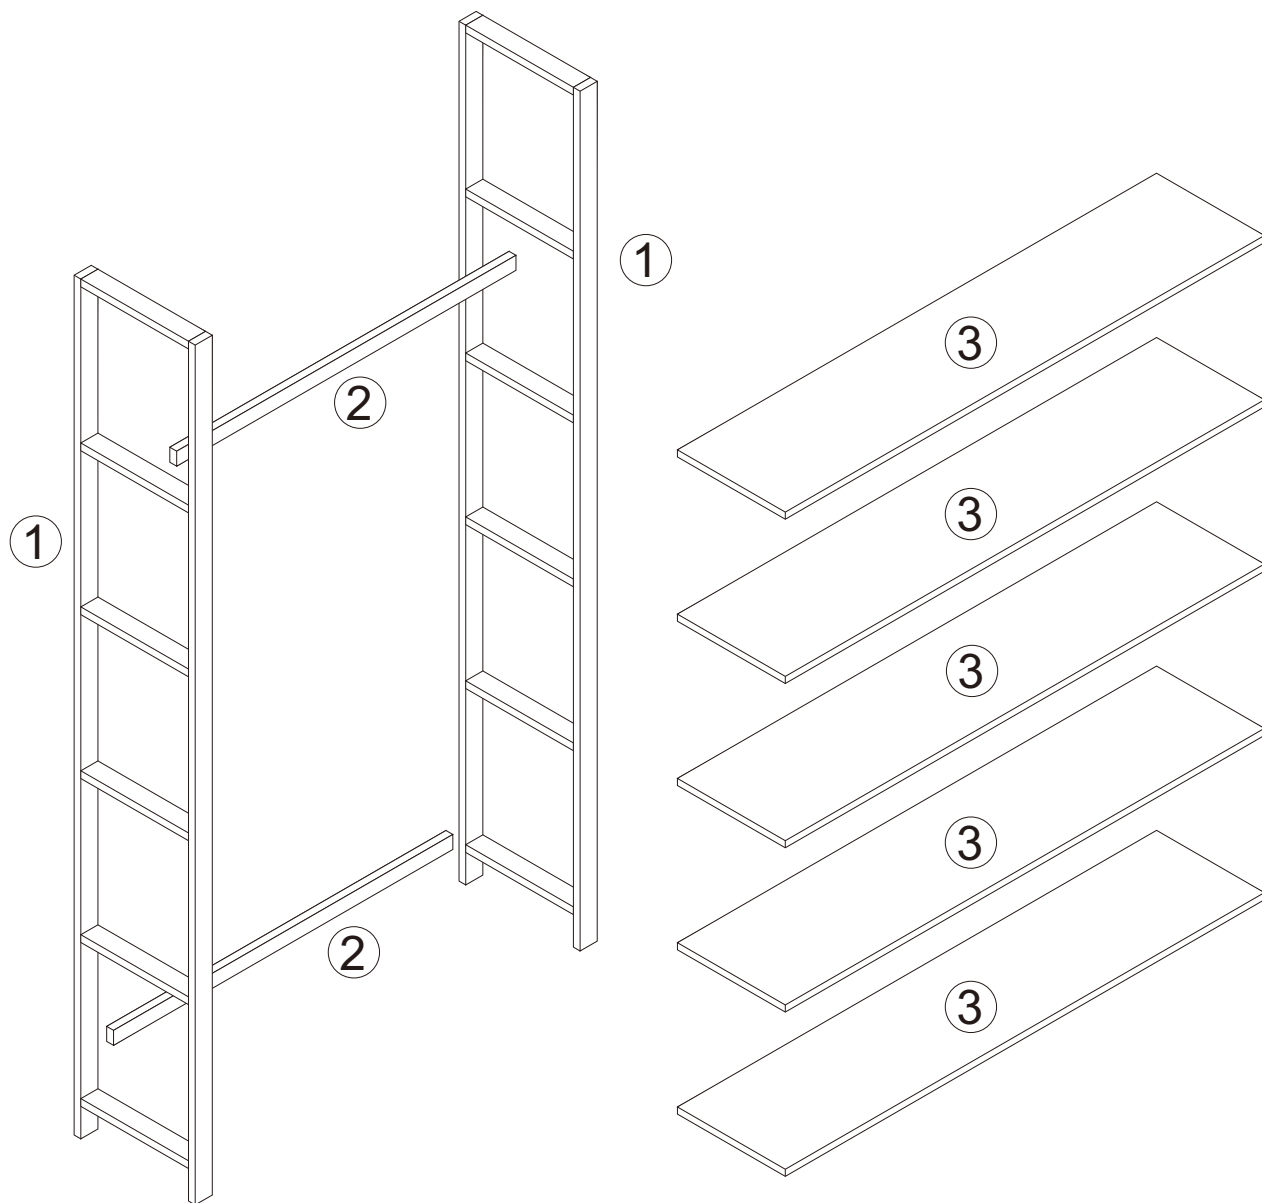

Installation instructions

<p>A</p>  <p>8x70mm</p> <p>x4</p>	<p>B</p>  <p>x20</p>	<p>C</p>  <p>6x30mm</p> <p>x20</p>	<p>D</p>  <p>x4</p>	<p>E</p>  <p>x4</p>
<p>F</p>  <p>x1</p>				

01

02

03

04

Special instructions for installation

Plastic anchor
M4x30

Nylon Strap
M8x250

Plastic connectors

M4x30

Step 1

Step 2

Step 3

Step 4