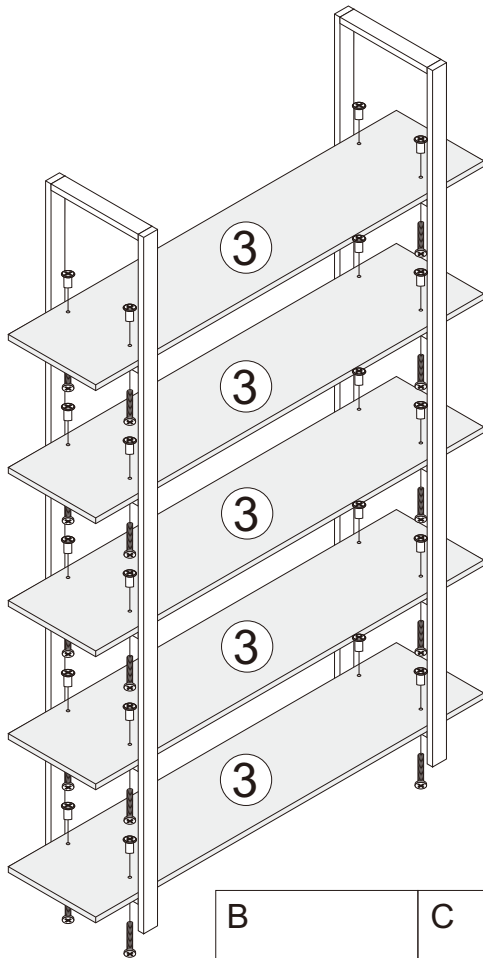

Installation instructions

<p>A</p>  <p>8x70mm</p> <p>x4</p>	<p>B</p>  <p>x20</p>	<p>C</p>  <p>6x30mm</p> <p>x20</p>	<p>D</p>  <p>x4</p>	<p>E</p>  <p>x4</p>
<p>F</p>  <p>x1</p>				

01

02

03

04

Special instructions for installation

Plastic anchor
M4x30

Nylon Strap
M8x250

Plastic connectors

M4x30

Step 1

Step 2

Step 3

Step 4