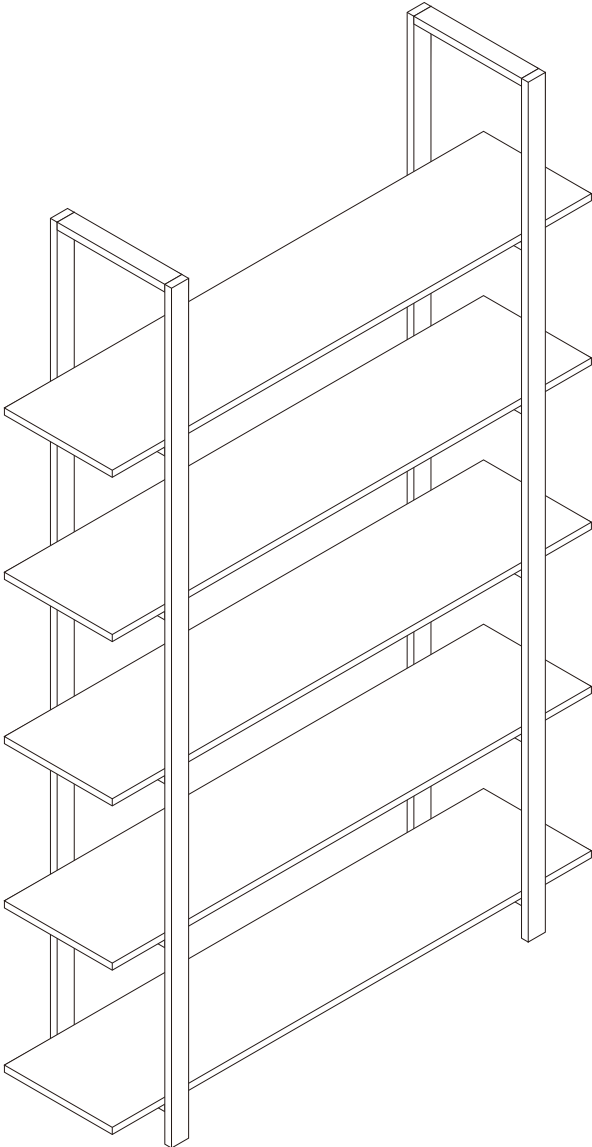

Installation instructions

<p>A</p>  <p>8x70mm</p> <p>x4</p>	<p>B</p>  <p>x20</p>	<p>C</p>  <p>6x30mm</p> <p>x20</p>	<p>D</p>  <p>x4</p>	<p>E</p>  <p>x4</p>
<p>F</p>  <p>x1</p>				

01

02

03

04

Special instructions for installation

Plastic anchor
M4x30

Nylon Strap
M8x250

Plastic connectors

M4x30

Step 1

Step 2

Step 3

Step 4