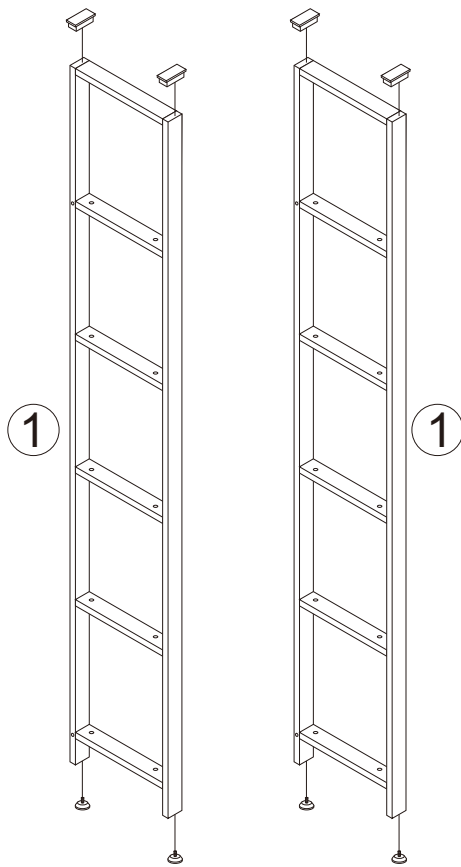

Installation instructions

<p>A</p>  <p>8x70mm</p> <p>x4</p>	<p>B</p>  <p>x20</p>	<p>C</p>  <p>6x30mm</p> <p>x20</p>	<p>D</p>  <p>x4</p>	<p>E</p>  <p>x4</p>
<p>F</p>  <p>x1</p>				

01

02

03

04

Special instructions for installation

Plastic anchor
M4x30

Nylon Strap
M8x250

Plastic connectors

M4x30

Step 1

Step 2

Step 3

Step 4