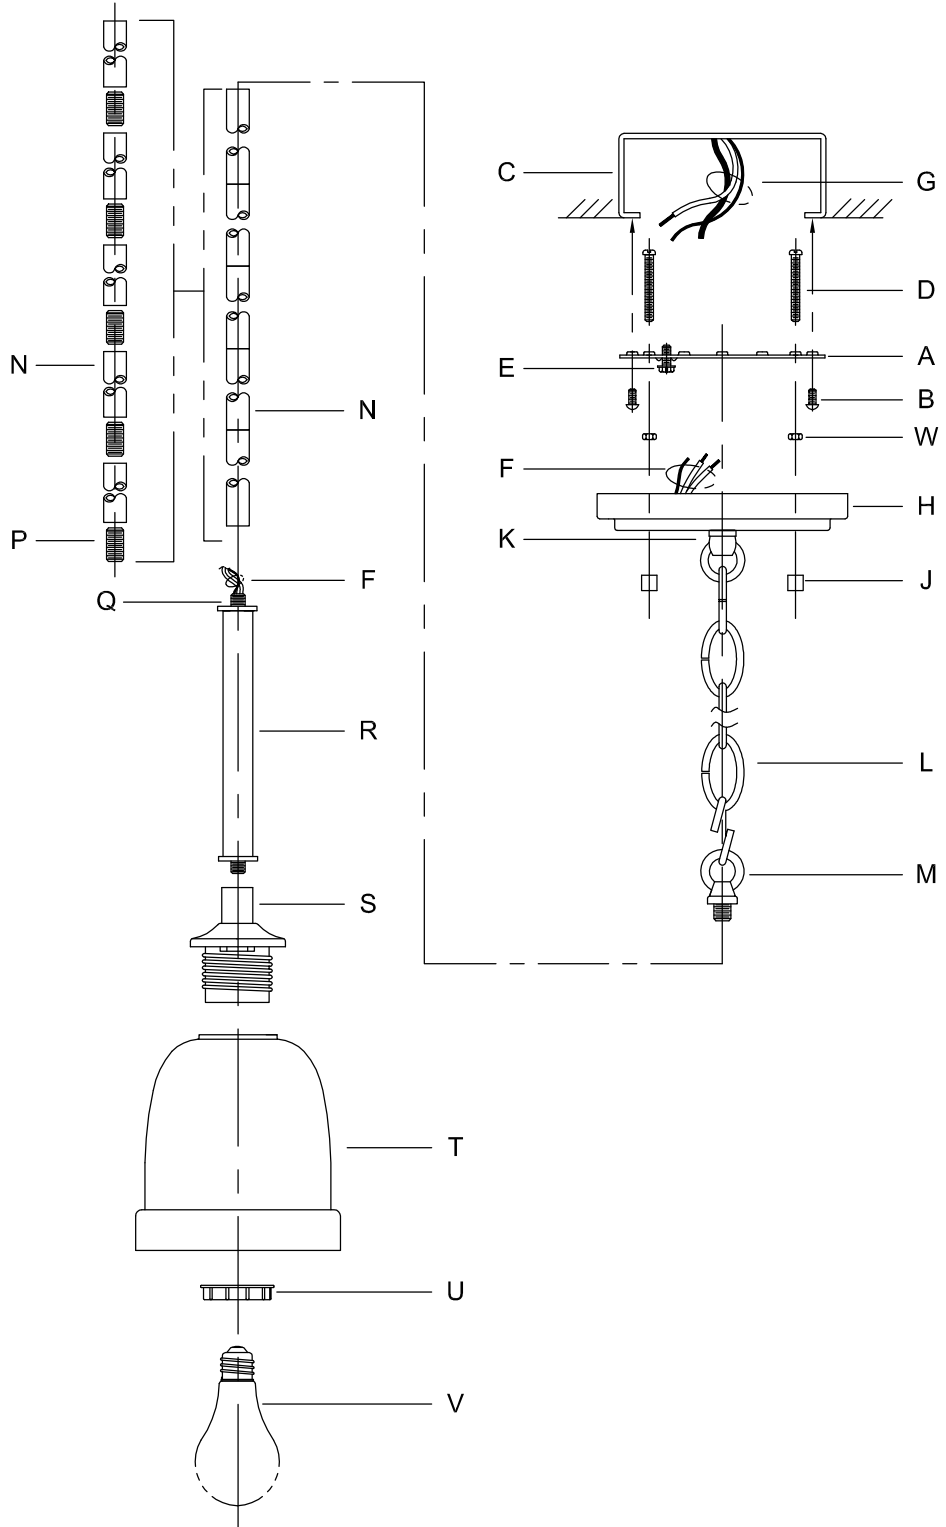

Assembly & Installation Instructions

CAUTION: Read instructions carefully and turn electricity off at main circuit breaker panel before beginning installation.

WARNING - If any Special Control Devices are used with this Fixture, Follow the Instructions Carefully to assure full compliance with N.E.C. requirements. If there are any questions, contact a Qualified Electrical Contractor.

ASSEMBLY STEPS:

PASOS PARA ENSAMBLAR:

MODE D'ASSEMBLAGE:

1. D,E → A
2. W → D
3. B,A → C
4. F → R
5. R → S
6. F → N,P,M
7. N → Q
8. M → N
9. L → M,K
10. F → L,K,H
11. F → G
12. H,J → D
13. T,U → S
14. V → S

Attach (N), (P) to achieve overall desired length.
 Una (N), (P) para lograr la longitud deseada.
 Joignez (N), (P) pour obtenir la longueur voulue.

**B, C, G & V
 (NOT FURNISHED)
 (NO INCLUIDA)
 (NON FOURNIE)**