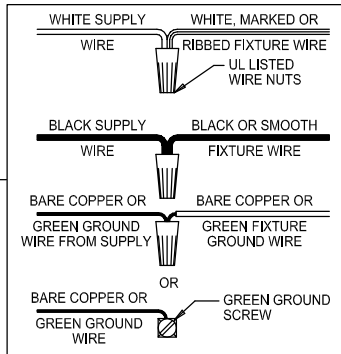

Assembly & Installation Instructions

CAUTION: Read instructions carefully and turn electricity off at main circuit breaker panel before beginning installation.

WARNING - If any Special Control Devices are used with this Fixture, Follow the Instructions Carefully to assure full compliance with N.E.C. requirements. If there are any questions, contact a Qualified Electrical Contractor.

Attach (N), (P) to achieve overall desired length.
 Una (N), (P) para lograr la longitud deseada.
 Joignez (N), (P) pour obtenir la longueur voulue.

**B, C, G & V
 (NOT FURNISHED)
 (NO INCLUIDA)
 (NON FOURNIE)**