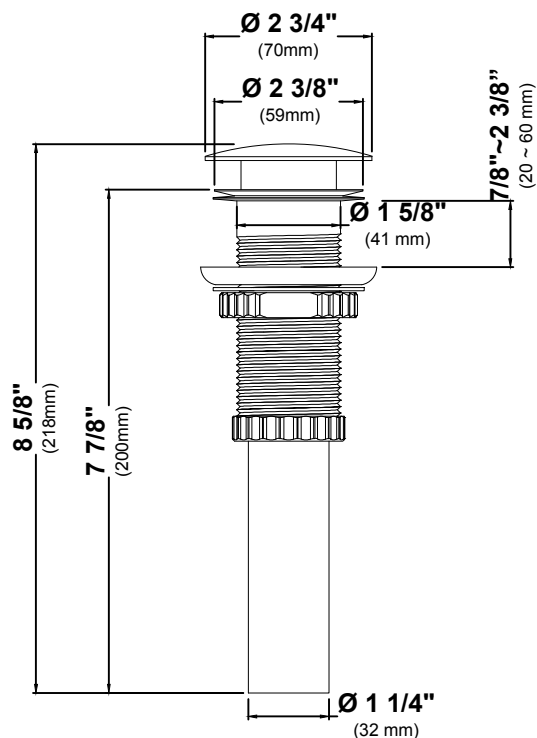

FEATURES

- Solid Brass Construction
- Ceramic Top
- Connection 1-1/4"
- Designed to Work w/ Above-Counter Vessel Sinks w/o overflow
- Fits Standard 1 3/4" Drain Opening

KRAUS LIMITED LIFETIME WARRANTY

See website for details www.kraususa.com

AVAILABLE COLORS

Glossy White
 Glossy Black
 Glossy Beige
 Glossy Gray

NOMINAL DIMENSIONS

Pop Up Height	Pop Up Top
8 5/8"	Ø 2 3/4"

FRONT VIEW