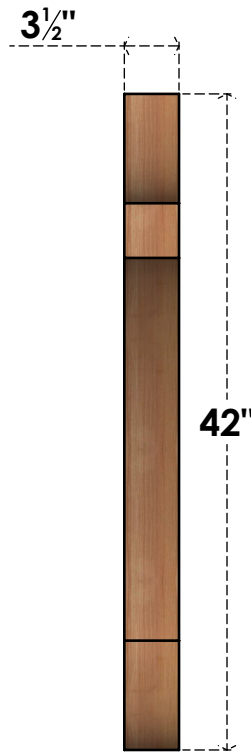

BRC04X42X42OLY00SWR

3 1/2"W X 42"D X 42"H OLYMPIC SMOOTH BRACE, WESTERN RED CEDAR

SIDE

FRONT

EKENA MILLWORK
 2300 WEST MAIN ST.
 CLARKSVILLE, TX 75426
 TOLL FREE: 866-607-0453
 WWW.EKENAMILLWORK.COM

NOTES

1. INSTALLATION TO BE COMPLETED IN ACCORDANCE WITH MANUFACTURER'S SPECIFICATIONS.
2. DRAWING MAY NOT BE TO SCALE
3. THIS DRAWING IS INTENDED FOR DESIGN AND PLANNING PURPOSES ONLY.
4. ALL INFORMATION CONTAINED HEREIN WAS CURRENT AT THE TIME OF DEVELOPMENT BUT MUST BE REVIEWED AND APPROVED BY THE PRODUCT MANUFACTURER TO BE CONSIDERED ACCURATE.
5. PRODUCTS ARE NOT KILN DRIED. THIS ITEM IS UNIQUE AND WILL CONTAIN THE NATURAL VARIATIONS THAT THE WOOD SPECIES OFFERS. THIS MAY RESULT IN VARIATIONS UP TO 1/4"