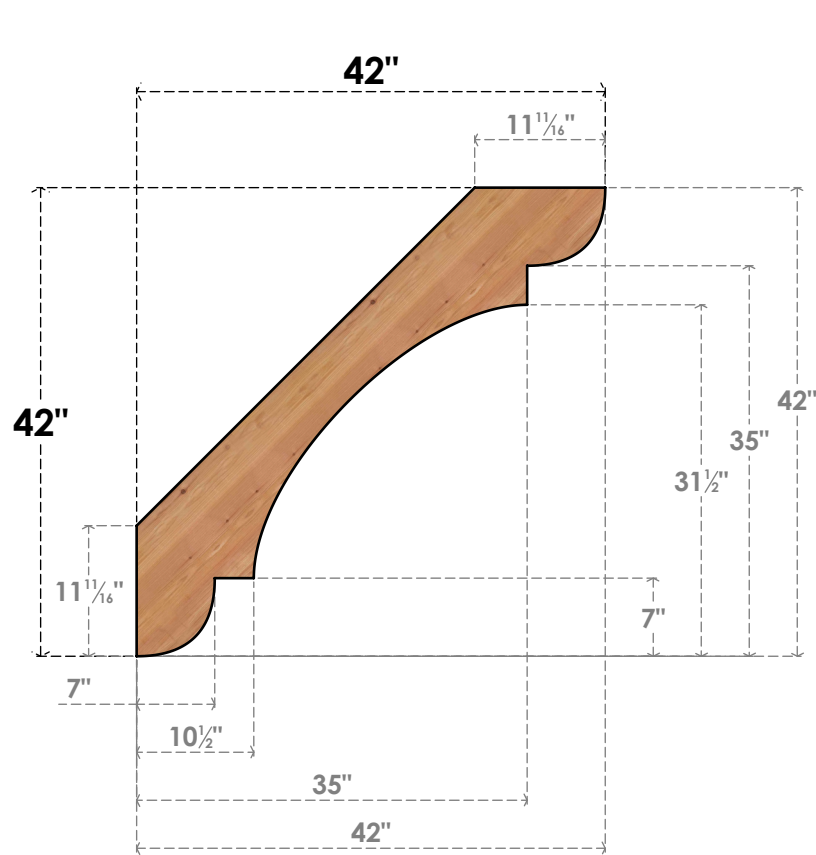

BRC04X42X42OLY00SWR

3 1/2"W X 42"D X 42"H OLYMPIC SMOOTH BRACE, WESTERN RED CEDAR

SIDE

FRONT

EKENA MILLWORK
 2300 WEST MAIN ST.
 CLARKSVILLE, TX 75426
 TOLL FREE: 866-607-0453
 WWW.EKENAMILLWORK.COM

NOTES

1. INSTALLATION TO BE COMPLETED IN ACCORDANCE WITH MANUFACTURER'S SPECIFICATIONS.
2. DRAWING MAY NOT BE TO SCALE
3. THIS DRAWING IS INTENDED FOR DESIGN AND PLANNING PURPOSES ONLY.
4. ALL INFORMATION CONTAINED HEREIN WAS CURRENT AT THE TIME OF DEVELOPMENT BUT MUST BE REVIEWED AND APPROVED BY THE PRODUCT MANUFACTURER TO BE CONSIDERED ACCURATE.
5. PRODUCTS ARE NOT KILN DRIED. THIS ITEM IS UNIQUE AND WILL CONTAIN THE NATURAL VARIATIONS THAT THE WOOD SPECIES OFFERS. THIS MAY RESULT IN VARIATIONS UP TO 1/4"