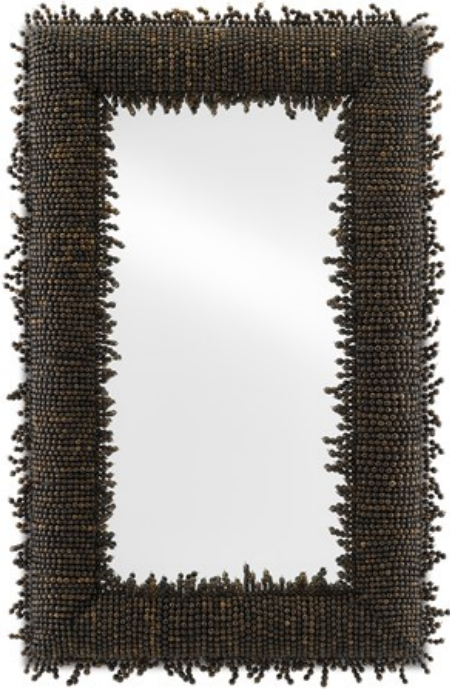

CURREY & COMPANY

Pasay Large Mirror

1000-0081

Overall: 50"h x 32.5"w x 3"d

Finish: Black/Mirror

Materials: Faceted Buri/Wood/Wrought Iron/Glass

Availability: In Stock

Item Weight: 53 lb

Textural playfulness results when strung Buri beads are fastened to the frame of our Pasay Large Mirror, particularly when the ends of strands extend beyond the edge of the dark brown decorative mirror. For a lighter-toned version of this design, see our Jeanie Large Mirror.