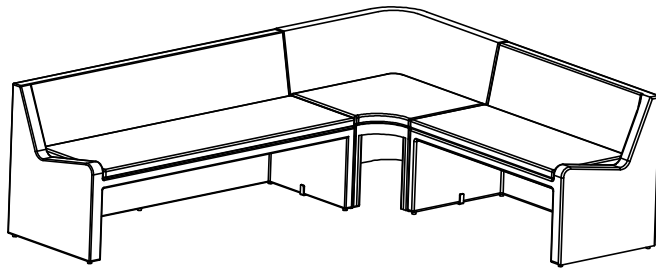

# ASSEMBLY INSTRUCTION FOR Senna Outdoor Dining Banquette L Shape 106" Right

HARDWARE LIST			
A		U - CLAMP	2 PCS

COMPONENT LIST			
1		250604-SENNA OUTDOOR RAF DINING BENCH 49"	1 PCS
2		250602-SENNA OUTDOOR CORNER PC	1 PCS
3		250605-SENNA OUTDOOR LAF DINING BENCH 72"	1 PCS

STEP 1

# ASSEMBLY INSTRUCTION FOR Senna Outdoor Dining Banquette L Shape 106" Right

STEP 2

STEP 3

# ASSEMBLY INSTRUCTION FOR Senna Outdoor Dining Banquette L Shape 106" Right

STEP 4