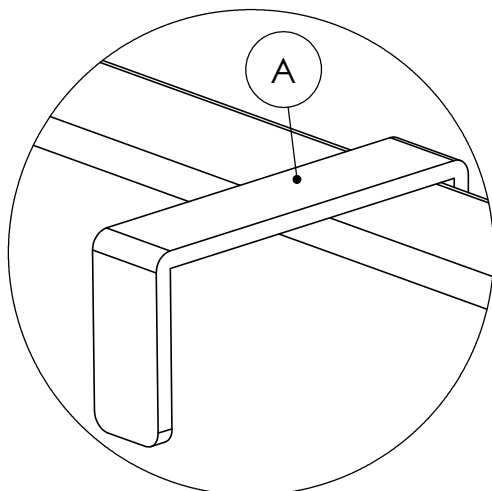

# ASSEMBLY INSTRUCTION FOR Senna Outdoor Dining Banquette L Shape 106" Right

HARDWARE LIST			
A		U - CLAMP	2 PCS

COMPONENT LIST			
1		250604-SENNA OUTDOOR RAF DINING BENCH 49"	1 PCS
2		250602-SENNA OUTDOOR CORNER PC	1 PCS
3		250605-SENNA OUTDOOR LAF DINING BENCH 72"	1 PCS

STEP 1

# ASSEMBLY INSTRUCTION FOR Senna Outdoor Dining Banquette L Shape 106" Right

STEP 2

STEP 3

# ASSEMBLY INSTRUCTION FOR Senna Outdoor Dining Banquette L Shape 106" Right

STEP 4