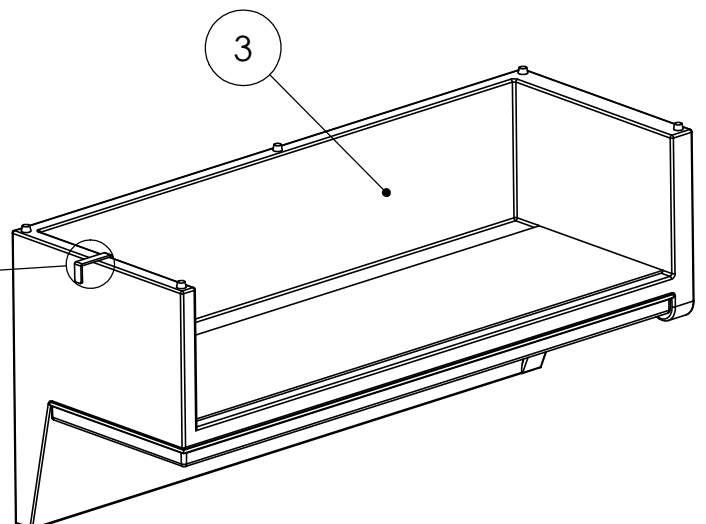

# ASSEMBLY INSTRUCTION FOR Senna Outdoor Dining Banquette L Shape 106" Right

HARDWARE LIST			
A		U - CLAMP	2 PCS

COMPONENT LIST			
1		250604-SENNA OUTDOOR RAF DINING BENCH 49"	1 PCS
2		250602-SENNA OUTDOOR CORNER PC	1 PCS
3		250605-SENNA OUTDOOR LAF DINING BENCH 72"	1 PCS

STEP 1

# ASSEMBLY INSTRUCTION FOR Senna Outdoor Dining Banquette L Shape 106" Right

STEP 2

STEP 3

# ASSEMBLY INSTRUCTION FOR Senna Outdoor Dining Banquette L Shape 106" Right

STEP 4