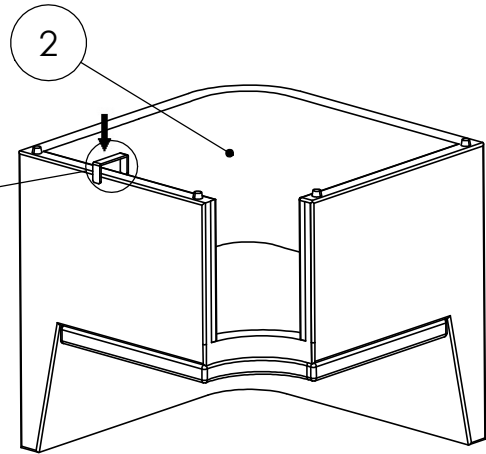

# ASSEMBLY INSTRUCTION FOR Senna Outdoor Dining Banquette L Shape 106" Right

HARDWARE LIST			
A		U - CLAMP	2 PCS

COMPONENT LIST			
1		250604-SENNA OUTDOOR RAF DINING BENCH 49"	1 PCS
2		250602-SENNA OUTDOOR CORNER PC	1 PCS
3		250605-SENNA OUTDOOR LAF DINING BENCH 72"	1 PCS

# ASSEMBLY INSTRUCTION FOR Senna Outdoor Dining Banquette L Shape 106" Right

STEP 2

STEP 3

# ASSEMBLY INSTRUCTION FOR Senna Outdoor Dining Banquette L Shape 106" Right

STEP 4