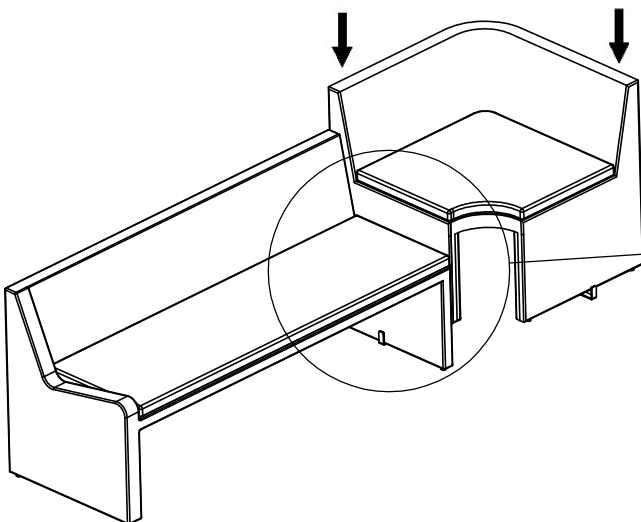

# ASSEMBLY INSTRUCTION FOR Senna Outdoor Dining Banquette L Shape 106" Right

HARDWARE LIST			
A		U - CLAMP	2 PCS

COMPONENT LIST			
1		250604-SENNA OUTDOOR RAF DINING BENCH 49"	1 PCS
2		250602-SENNA OUTDOOR CORNER PC	1 PCS
3		250605-SENNA OUTDOOR LAF DINING BENCH 72"	1 PCS

STEP 1

# ASSEMBLY INSTRUCTION FOR Senna Outdoor Dining Banquette L Shape 106" Right

STEP 2

STEP 3

# ASSEMBLY INSTRUCTION FOR Senna Outdoor Dining Banquette L Shape 106" Right

STEP 4