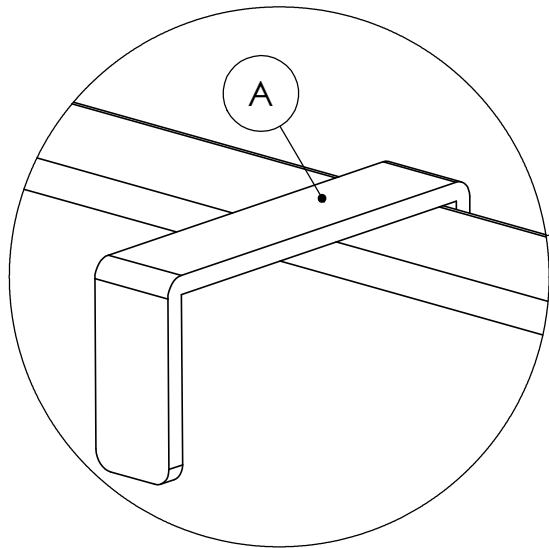

# ASSEMBLY INSTRUCTION FOR Senna Outdoor Dining Banquette L Shape 106" Right

HARDWARE LIST			
A		U - CLAMP	2 PCS

COMPONENT LIST			
1		250604-SENNA OUTDOOR RAF DINING BENCH 49"	1 PCS
2		250602-SENNA OUTDOOR CORNER PC	1 PCS
3		250605-SENNA OUTDOOR LAF DINING BENCH 72"	1 PCS

STEP 1

# ASSEMBLY INSTRUCTION FOR Senna Outdoor Dining Banquette L Shape 106" Right

STEP 2

STEP 3

# ASSEMBLY INSTRUCTION FOR Senna Outdoor Dining Banquette L Shape 106" Right

STEP 4