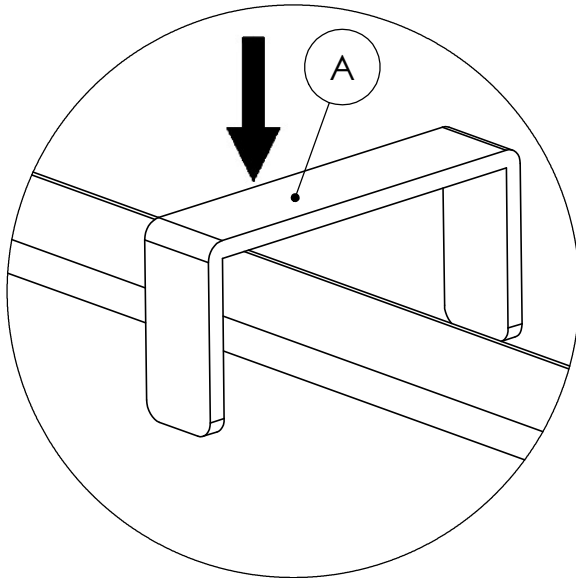

# ASSEMBLY INSTRUCTION FOR Senna Outdoor Dining Banquette L Shape 106" Right

HARDWARE LIST			
A		U - CLAMP	2 PCS

COMPONENT LIST			
1		250604-SENNA OUTDOOR RAF DINING BENCH 49"	1 PCS
2		250602-SENNA OUTDOOR CORNER PC	1 PCS
3		250605-SENNA OUTDOOR LAF DINING BENCH 72"	1 PCS

STEP 1

# ASSEMBLY INSTRUCTION FOR Senna Outdoor Dining Banquette L Shape 106" Right

STEP 2

STEP 3

# ASSEMBLY INSTRUCTION FOR Senna Outdoor Dining Banquette L Shape 106" Right

STEP 4