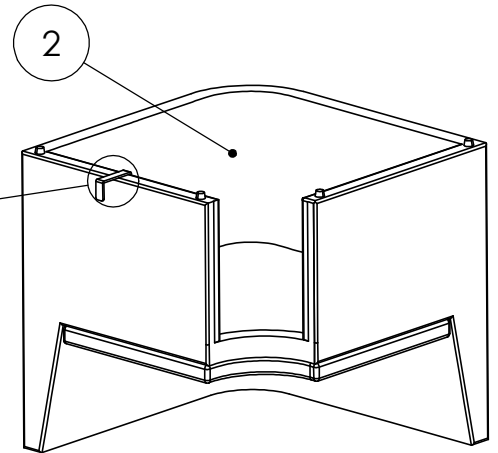

# ASSEMBLY INSTRUCTION FOR Senna Outdoor Dining Banquette L Shape 106" Right

HARDWARE LIST			
A		U - CLAMP	2 PCS

COMPONENT LIST			
1		250604-SENNA OUTDOOR RAF DINING BENCH 49"	1 PCS
2		250602-SENNA OUTDOOR CORNER PC	1 PCS
3		250605-SENNA OUTDOOR LAF DINING BENCH 72"	1 PCS

# ASSEMBLY INSTRUCTION FOR Senna Outdoor Dining Banquette L Shape 106" Right

STEP 2

STEP 3

# ASSEMBLY INSTRUCTION FOR Senna Outdoor Dining Banquette L Shape 106" Right

STEP 4