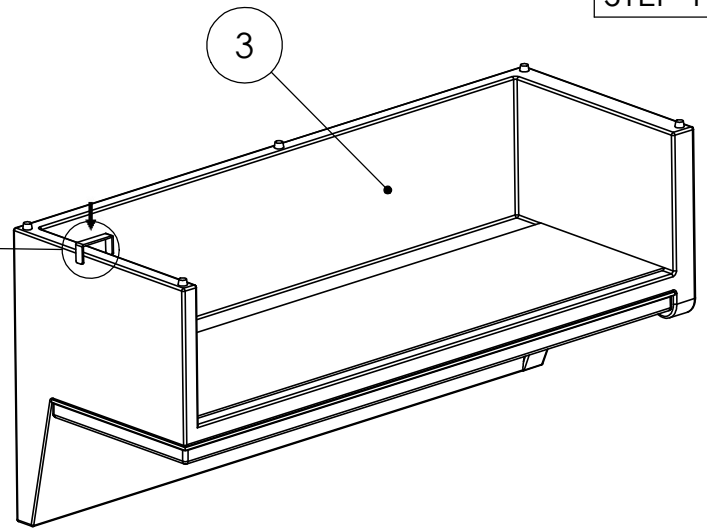

# ASSEMBLY INSTRUCTION FOR Senna Outdoor Dining Banquette L Shape 106" Right

HARDWARE LIST			
A		U - CLAMP	2 PCS

COMPONENT LIST			
1		250604-SENNA OUTDOOR RAF DINING BENCH 49"	1 PCS
2		250602-SENNA OUTDOOR CORNER PC	1 PCS
3		250605-SENNA OUTDOOR LAF DINING BENCH 72"	1 PCS

STEP 1

# ASSEMBLY INSTRUCTION FOR Senna Outdoor Dining Banquette L Shape 106" Right

STEP 2

STEP 3