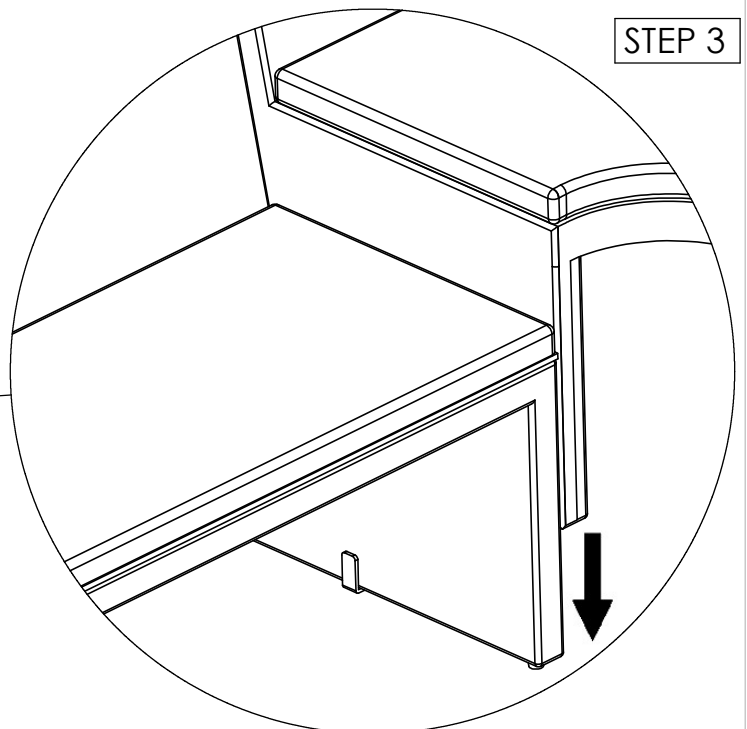

# ASSEMBLY INSTRUCTION FOR Senna Outdoor Dining Banquette L Shape 106" Right

HARDWARE LIST			
A		U - CLAMP	2 PCS

COMPONENT LIST			
1		250604-SENNA OUTDOOR RAF DINING BENCH 49"	1 PCS
2		250602-SENNA OUTDOOR CORNER PC	1 PCS
3		250605-SENNA OUTDOOR LAF DINING BENCH 72"	1 PCS

STEP 1

# ASSEMBLY INSTRUCTION FOR Senna Outdoor Dining Banquette L Shape 106" Right

STEP 2

STEP 3