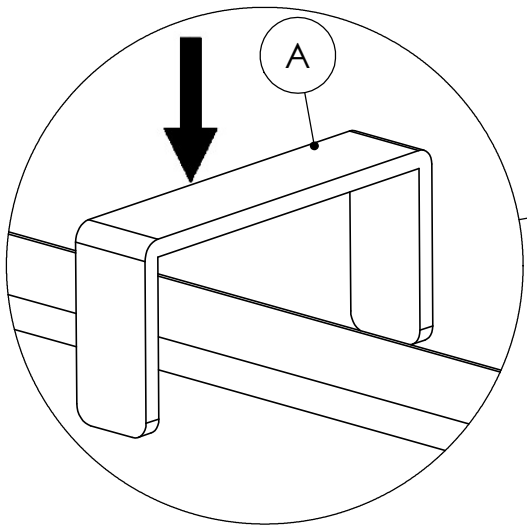

# ASSEMBLY INSTRUCTION FOR Senna Outdoor Dining Banquette L Shape 106" Right

HARDWARE LIST			
A		U - CLAMP	2 PCS

COMPONENT LIST			
1		250604-SENNA OUTDOOR RAF DINING BENCH 49"	1 PCS
2		250602-SENNA OUTDOOR CORNER PC	1 PCS
3		250605-SENNA OUTDOOR LAF DINING BENCH 72"	1 PCS

STEP 1

# ASSEMBLY INSTRUCTION FOR Senna Outdoor Dining Banquette L Shape 106" Right

STEP 2

STEP 3

# ASSEMBLY INSTRUCTION FOR Senna Outdoor Dining Banquette L Shape 106" Right

STEP 4