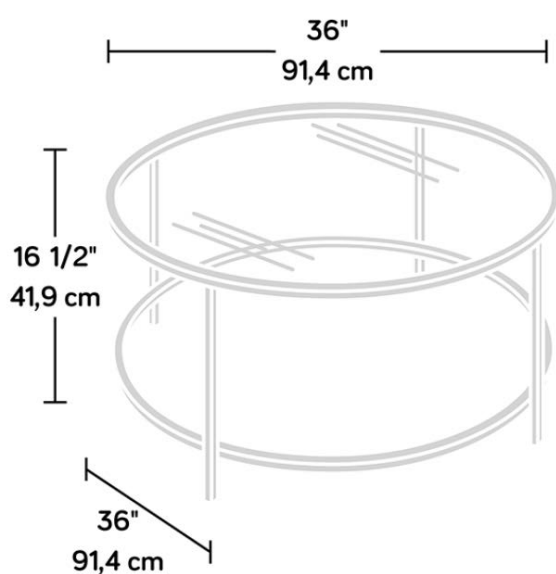

ROUND COFFEE TABLE

PRODUCT SHEET

FURNITURE

- Circular coffee table with glass top and black metal frame
 - Simple and sleek design
- Safety-tempered glass top provides a spacious top surface
- Durable black metal frame provides stability
 - Finished on all sides for versatile placement

Width	91.4 cm
Depth	91.4 cm
Height	41.9 cm
Carton Height	97.5 cm
Carton Width	97.5 cm
Carton Depth	10.5 cm
Box Volume	0.10 cbm
Weight (gross)	16.1 kg

N.B: All measurements are approximate