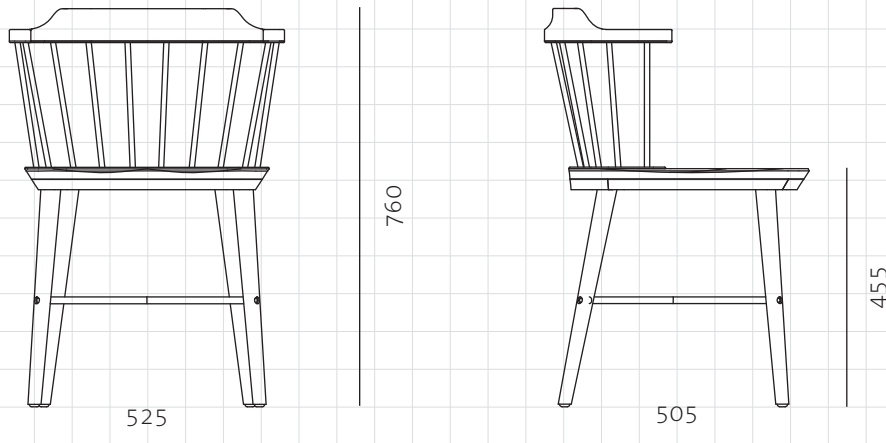

Exchange Dining Chair 2.0

CODE
DIMENSIONS

EX-S211-R2
W525 x D505 x H760mm
Seating height: 455mm

NET WEIGHT
ENVIRONMENT
MATERIALS

7.5 kg
Indoor
Solid wood frame, wood veneer seat, steel black powder coat matt
*Please refer to website or contact your local representative for complete material swatches.

SHIPPING

Package	Assembled		
Package Qty	1 pcs/box		
Packaging	Measurement (mm)	Volume (cbm)	Gross Weight (kg)
FCL	W600x D600 x H830	0.30	12.61
LCL/AIR	W620 x D620 x H925	0.36	17.08