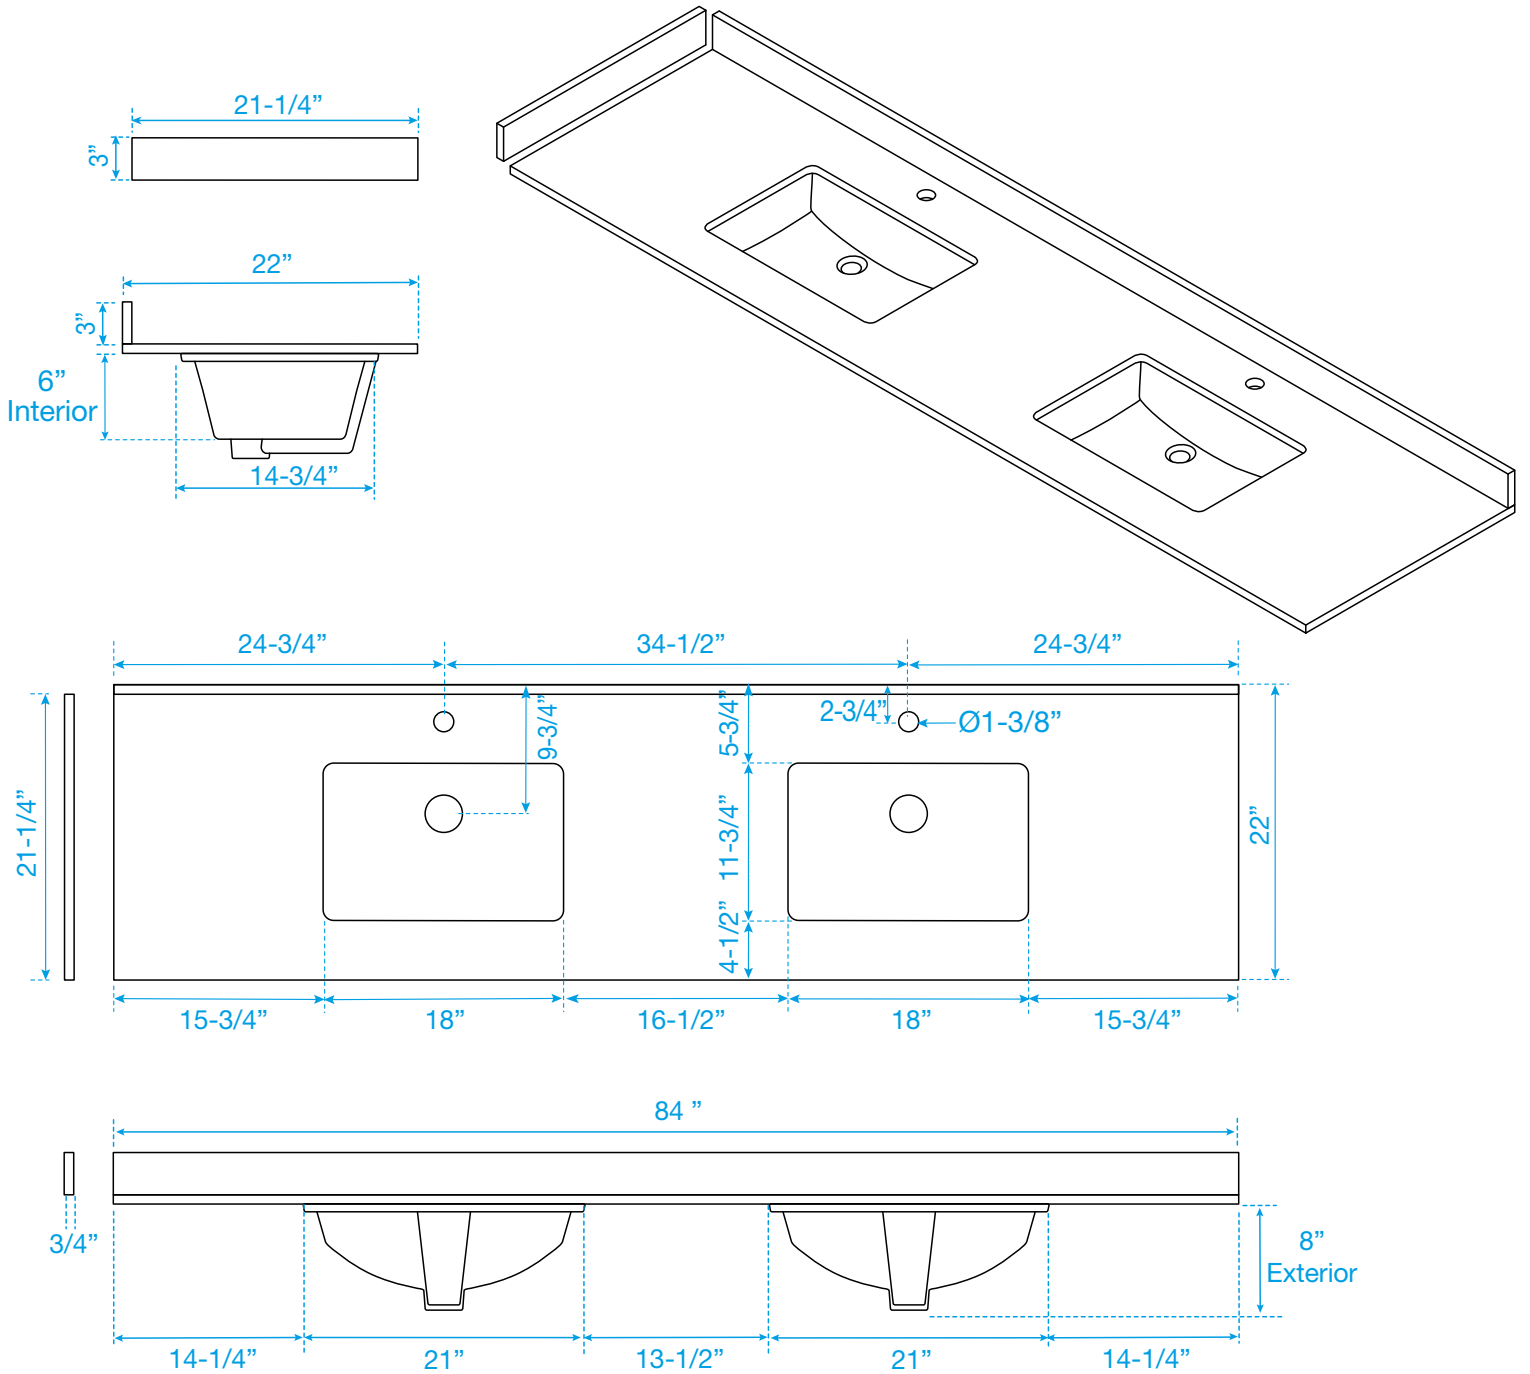

WYNDHAM COLLECTION

TOP VIEW OF VANITY CABINET

*Note: Due to high probability of breakage, the backsplash comes in two pieces, cut from the same piece. All measurements are $\pm 1/4"$.

WC-7474-84-DBL
Quartz

WYNDHAM COLLECTION

Note: Side splash is reversible. Due to high probability of breakage, the backsplash comes in two pieces, cut from the same piece. All measurements are $\pm 1/4"$.

WC-QCI-84-DBL-TOP