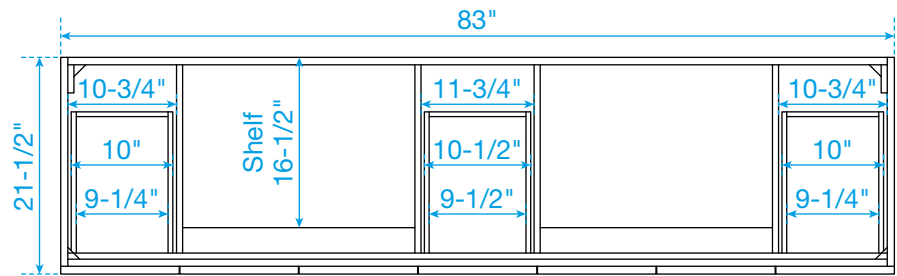

WYNDHAM COLLECTION

TOP VIEW OF VANITY CABINET

*Note: Due to high probability of breakage, the backsplash comes in two pieces, cut from the same piece. All measurements are $\pm 1/4"$.

WC-7474-84-DBL
Quartz

WYNDHAM COLLECTION

Note: Side splash is reversible. Due to high probability of breakage, the backsplash comes in two pieces, cut from the same piece. All measurements are $\pm 1/4"$.

WC-QCI-84-DBL-TOP