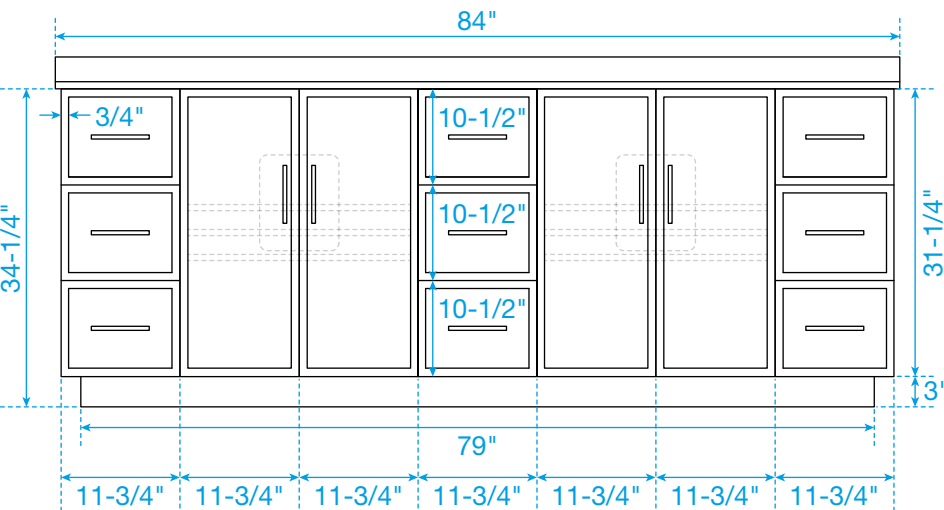

WYNDHAM COLLECTION

TOP VIEW OF VANITY CABINET

*Note: Due to high probability of breakage, the backsplash comes in two pieces, cut from the same piece. All measurements are $\pm 1/4"$.

WC-7474-84-DBL
Quartz

WYNDHAM COLLECTION

Note: Side splash is reversible. Due to high probability of breakage, the backsplash comes in two pieces, cut from the same piece. All measurements are $\pm 1/4"$.

WC-QCI-84-DBL-TOP