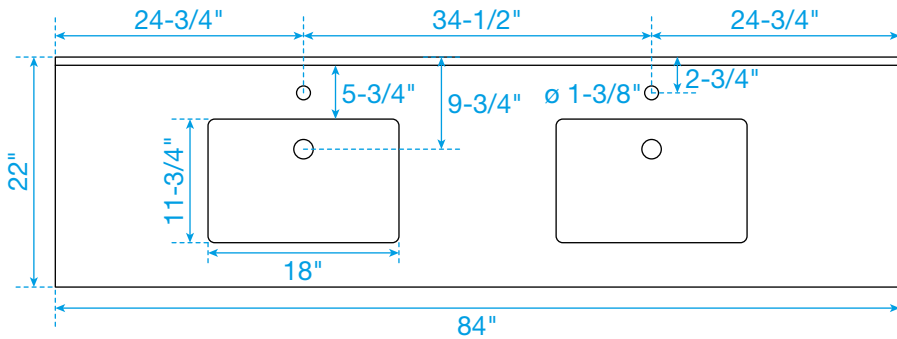

WYNDHAM COLLECTION

TOP VIEW OF VANITY CABINET

*Note: Due to high probability of breakage, the backsplash comes in two pieces, cut from the same piece. All measurements are $\pm 1/4"$.

WC-7474-84-DBL
Quartz

WYNDHAM COLLECTION

Note: Side splash is reversible. Due to high probability of breakage, the backsplash comes in two pieces, cut from the same piece. All measurements are $\pm 1/4"$.

WC-QCI-84-DBL-TOP