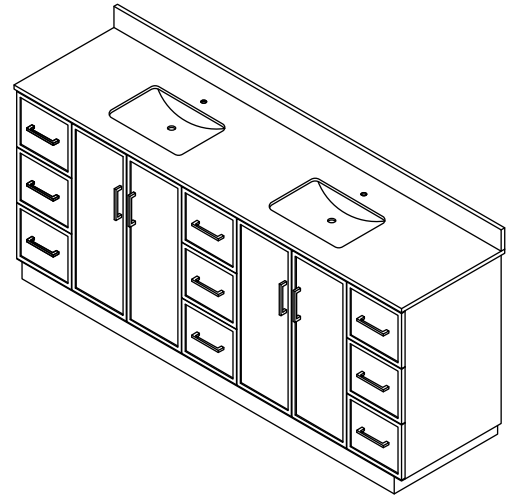

WYNDHAM COLLECTION

TOP VIEW OF VANITY CABINET

*Note: Due to high probability of breakage, the backsplash comes in two pieces, cut from the same piece. All measurements are $\pm 1/4"$.

WC-7474-84-DBL
Quartz

WYNDHAM COLLECTION

Note: Side splash is reversible. Due to high probability of breakage, the backsplash comes in two pieces, cut from the same piece. All measurements are $\pm 1/4"$.

WC-QCI-84-DBL-TOP