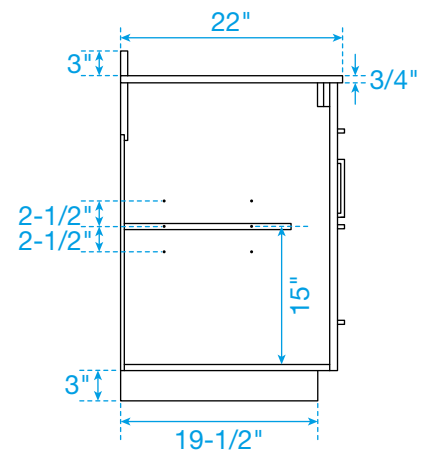

WYNDHAM COLLECTION

TOP VIEW OF VANITY CABINET

*Note: Due to high probability of breakage, the backsplash comes in two pieces, cut from the same piece. All measurements are $\pm 1/4"$.

WC-7474-84-DBL
Quartz

WYNDHAM COLLECTION

Note: Side splash is reversible. Due to high probability of breakage, the backsplash comes in two pieces, cut from the same piece. All measurements are $\pm 1/4"$.

WC-QCI-84-DBL-TOP