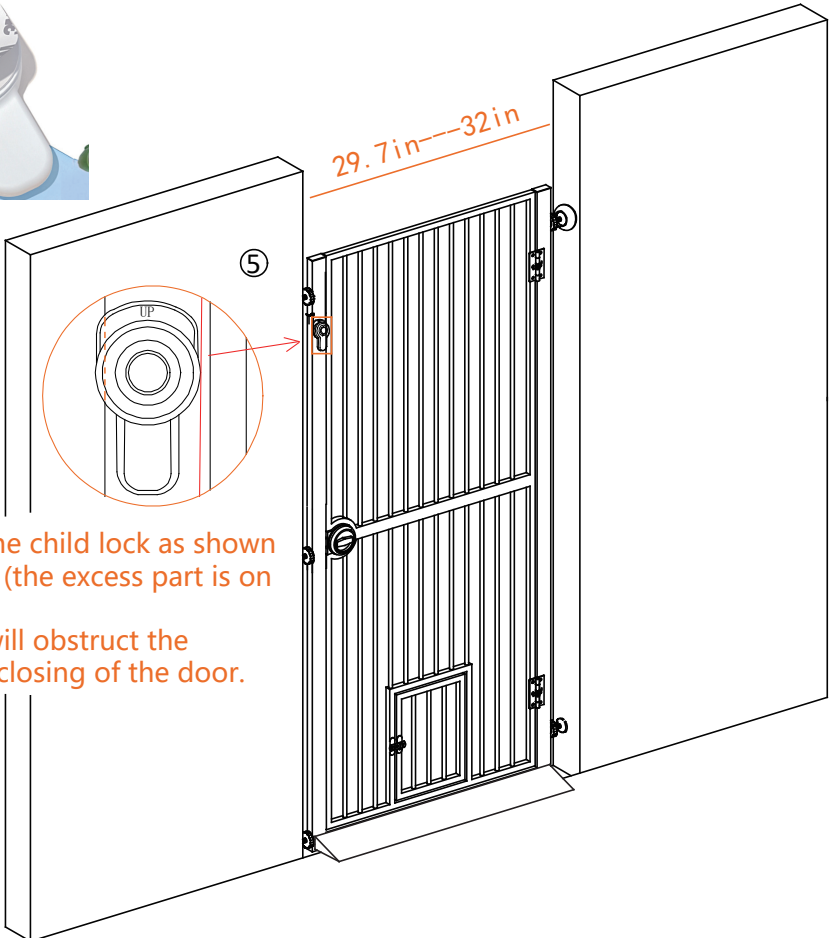

Carefully and strictly follow these assembly&installation instructions to ensure a completed product as designed.

Do not tighten all the screws until each part is properly assembled.

<p>③  13PCS</p> <p>3m self-adhesive pad</p>	<p>④  1PC</p> <p>Phillips Screwdriver</p>	<p>⑤  1PC</p>
<p>A</p>  <p>5PCS</p>	<p>B</p>  <p>2PCS</p>	
<p>D</p>  <p>1PC</p>		

STEP 1:

Required Tools	A	D	③
			 5PCS
	5PCS	1PC	

Insert the 5 PCS (A) into the corresponding holes of D

Ⓐ 5PCS

Do not cut the zip tie during this step.

Rotate until there is about 1.6 inches of remaining width, tear off one side of (3) and stick it

Step 3:

How to use child lock:

(Child lock are installed according to usage requirements and are not mandatory)

Peel off the backing adhesive:

Note: Paste the child lock as shown in the picture (the excess part is on the left) otherwise it will obstruct the opening and closing of the door.