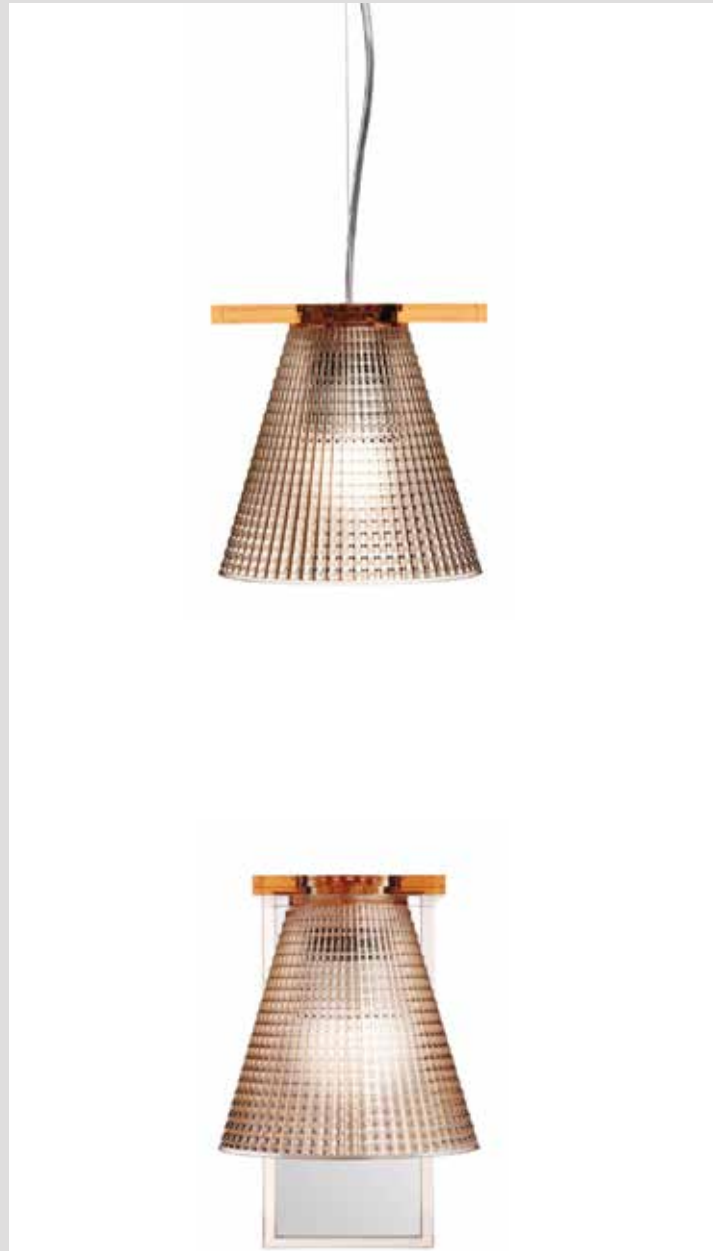

**9132**  
Hanging sculpted version

UNIT PRICE **270.00** \$

**9121**  
Wall lamp sculpted version

UNIT PRICE **275.00** \$

**U9135**  
Sculpted table lamp

UNIT PRICE **290.00** \$

**MATERIAL**

Transparent or mass-dyed thermoplastic technopolymer

9132/9121/U9135

U9135

★ ISP available

<b>9121</b>	1	2.87/1.3	0.013	23X29X19	9X11 3/7 X 7 1/2
<b>9132</b>	1	2.31/1.05	0.013	23X29X19	9X11 3/7 X 7 1/2
<b>U9135</b>	1	3.24/1.47	0.013	23X41X16	9X16 1/7 X 6 2/7