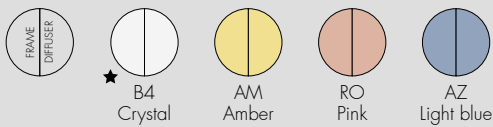

**9132**  
Hanging sculpted version

UNIT PRICE **270.00** \$

**9121**  
Wall lamp sculpted version

UNIT PRICE **275.00** \$

**U9135**  
Sculpted table lamp

UNIT PRICE **290.00** \$

**MATERIAL**

Transparent or mass-dyed thermoplastic technopolymer

9132/9121/U9135

U9135

★ ISP available

<b>9121</b>	1	2.87/1.3	0.013	23X29X19	9X11 3/7 X 7 1/2
<b>9132</b>	1	2.31/1.05	0.013	23X29X19	9X11 3/7 X 7 1/2
<b>U9135</b>	1	3.24/1.47	0.013	23X41X16	9X16 1/7 X 6 2/7