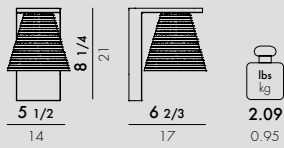

**9132**  
Hanging sculpted version

UNIT PRICE **270.00** \$

**9121**  
Wall lamp sculpted version

UNIT PRICE **275.00** \$

**U9135**  
Sculpted table lamp

UNIT PRICE **290.00** \$

**MATERIAL**

Transparent or mass-dyed thermoplastic technopolymer

9132/9121/U9135

U9135

★ ISP available

<b>9121</b>	1	2.87/1.3	0.013	23X29X19	9X11 3/7 X 7 1/2
<b>9132</b>	1	2.31/1.05	0.013	23X29X19	9X11 3/7 X 7 1/2
<b>U9135</b>	1	3.24/1.47	0.013	23X41X16	9X16 1/7 X 6 2/7