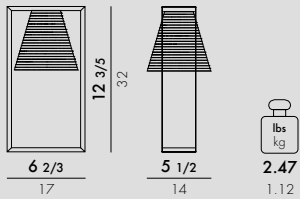

**9132**  
Hanging sculpted version

UNIT PRICE **270.00** \$

**9121**  
Wall lamp sculpted version

UNIT PRICE **275.00** \$

**U9135**  
Sculpted table lamp

UNIT PRICE **290.00** \$

**MATERIAL**

Transparent or mass-dyed thermoplastic technopolymer

9132/9121/U9135

U9135

★ ISP available

<b>9121</b>	1	2.87/1.3	0.013	23X29X19	9X11 3/7 X 7 1/2
<b>9132</b>	1	2.31/1.05	0.013	23X29X19	9X11 3/7 X 7 1/2
<b>U9135</b>	1	3.24/1.47	0.013	23X41X16	9X16 1/7 X 6 2/7