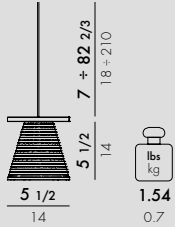

**9132**  
Hanging sculpted version

UNIT PRICE **270.00** \$

**9121**  
Wall lamp sculpted version

UNIT PRICE **275.00** \$

**U9135**  
Sculpted table lamp

UNIT PRICE **290.00** \$

**MATERIAL**

Transparent or mass-dyed thermoplastic technopolymer

9132/9121/U9135

U9135

★ ISP available

<b>9121</b>	1	2.87/1.3	0.013	23X29X19	9X11 3/7 X 7 1/2
<b>9132</b>	1	2.31/1.05	0.013	23X29X19	9X11 3/7 X 7 1/2
<b>U9135</b>	1	3.24/1.47	0.013	23X41X16	9X16 1/7 X 6 2/7