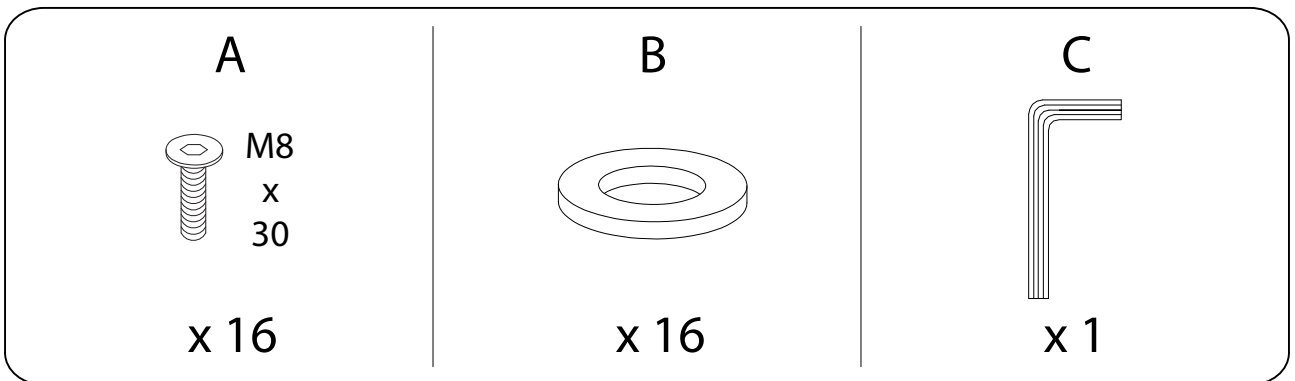

Assembly instructions for the sofa, including warnings, time, and person requirements.

**Warning 1:** Do not use a power drill. Use an Allen key instead. 

**Warning 2:** Do not use a power drill. Use a screwdriver instead. 

**Time:** 15' 

**Person:** 1 

1

<p>1</p>  <p>x 1</p>	<p>2</p>  <p>x 4</p>	<p>A</p>  <p>M8 x 30</p> <p>x 16</p>	<p>B</p>  <p>x 16</p>	<p>C</p>  <p>x 1</p>
---	---	---	--	---