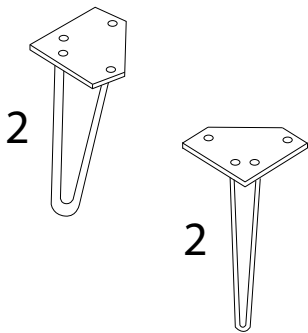

Assembly instructions for the sofa, including warnings, time, and person requirements.

**Warning 1:** Do not use a power drill. Use an Allen key instead. 

**Warning 2:** Do not use a power drill. Use a screwdriver instead. 

**Time:** 15' 

**Person:** 1 

1

<p>1</p>  <p>x 1</p>	<p>2</p>  <p>x 4</p>	<p>A</p>  <p>M8 x 30</p> <p>x 16</p>	<p>B</p>  <p>x 16</p>	<p>C</p>  <p>x 1</p>
---	---	---	--	---