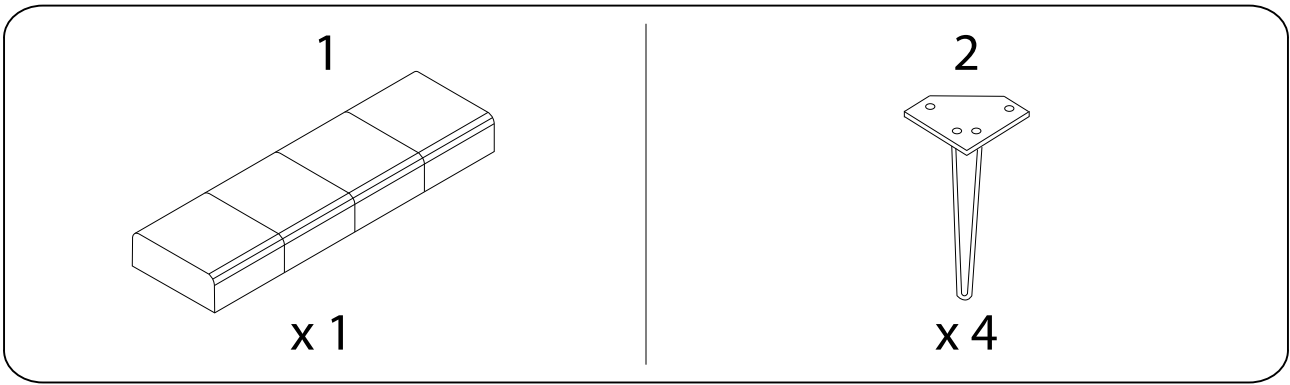

Assembly instructions for the sofa, including warnings, time, and person requirements.

**Warning 1:** Do not use a power drill. Use an Allen key instead. 

**Warning 2:** Do not use a power drill. Use a screwdriver instead. 

**Time:** 15' 

**Person:** 1 

1

<p>1</p>  <p>x 1</p>	<p>2</p>  <p>x 4</p>	<p>A</p>  <p>M8 x 30</p> <p>x 16</p>	<p>B</p>  <p>x 16</p>	<p>C</p>  <p>x 1</p>
---	---	---	--	---