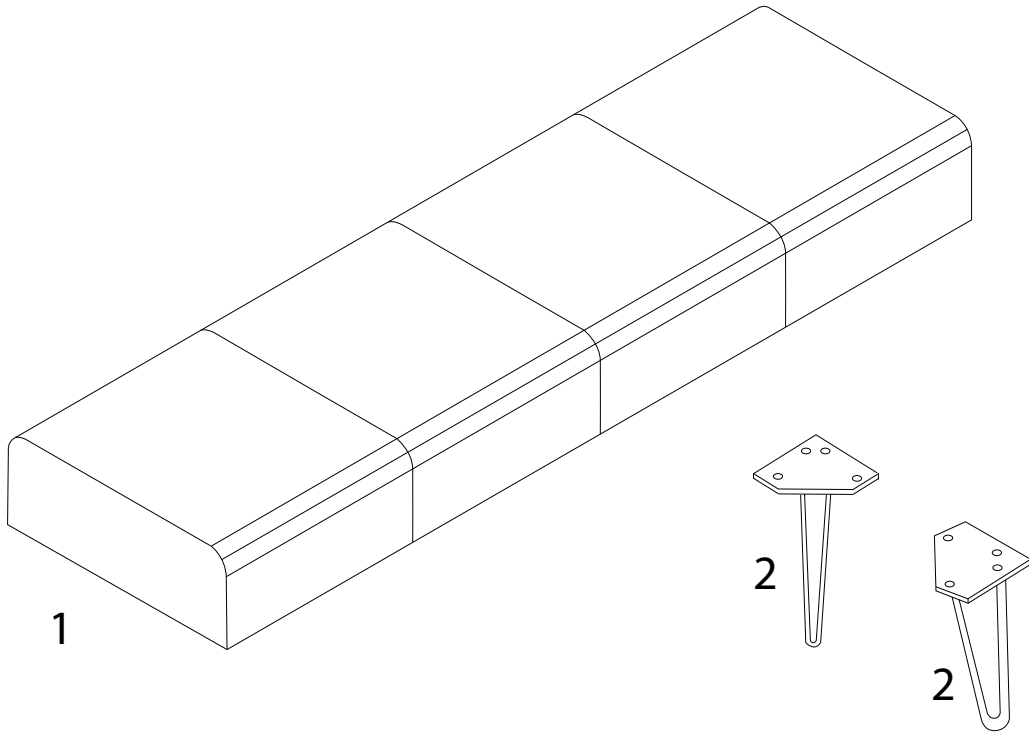

Assembly instructions for the sofa, including warnings, time, and person requirements.

**Warning 1:** Do not use a power drill. Use an Allen key instead. 

**Warning 2:** Do not use a power drill. Use a screwdriver instead. 

**Time:** 15' 

**Person:** 1 

1

<p>1</p>  <p>x 1</p>	<p>2</p>  <p>x 4</p>	<p>A</p>  <p>M8 x 30</p> <p>x 16</p>	<p>B</p>  <p>x 16</p>	<p>C</p>  <p>x 1</p>
---	---	---	--	---