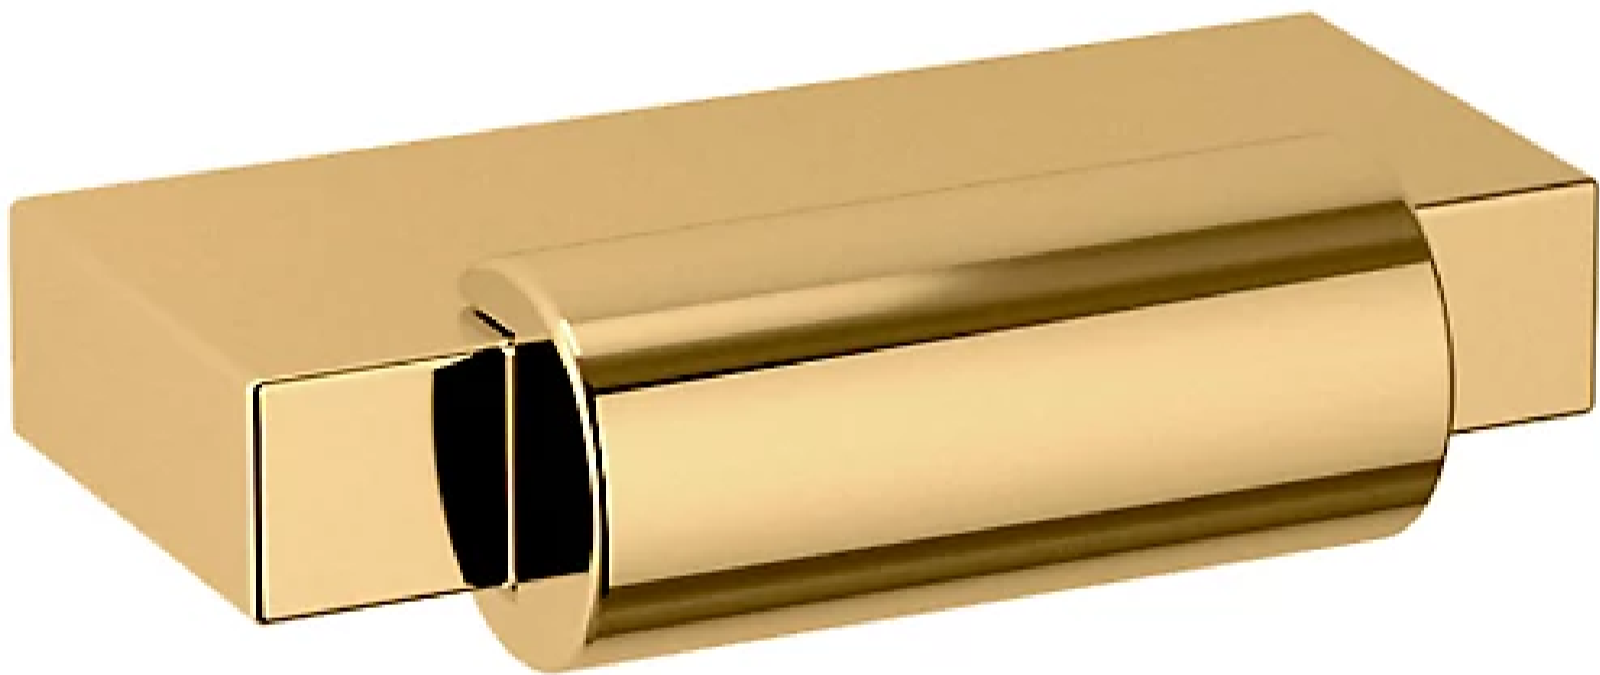

4623 MODERN KNOB

SPECIFICATIONS

CABINET KNOB DIAMETER	1.9
PROJECTION	1.07

4623 MODERN KNOB

ESTATE PORTFOLIO

Model Number:
4623.031.BIN

Key Features

- ✓ The Modern Family is a bold statement piece, the juxtaposition of the elongated solid post, and the rounded end will make for a beautiful design in your home.

FINISHES OPTIONS

Satin Nickel - 150, US15

Lifetime (PVD) Polished Nickel - 055

Polished Chrome - 260

Lifetime (PVD) Satin Brass - 044

Satin Black - 190

Venetian Bronze - 112, 11P

Non-lacquered Brass - 031

all measurements in inches

SPECIFICATIONS

CABINET KNOB DIAMETER	1.9
PROJECTION	1.07