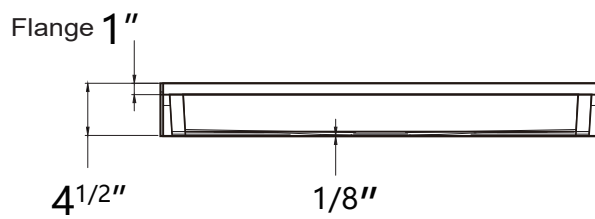

626 679 3588
support@trendytotesinc.com
162 Atlantic St, Pomona, CA 91768

SIZE DETAILS

HIGH QUALITY
ACRYLIC SHOWER BASE

N-ADA-7236C

support@trendytotesinc.com
626 679 3588

PRODUCT
INSTRUCTION
VIDEO

SIZE DETAILS

Top View

Side View

Front View