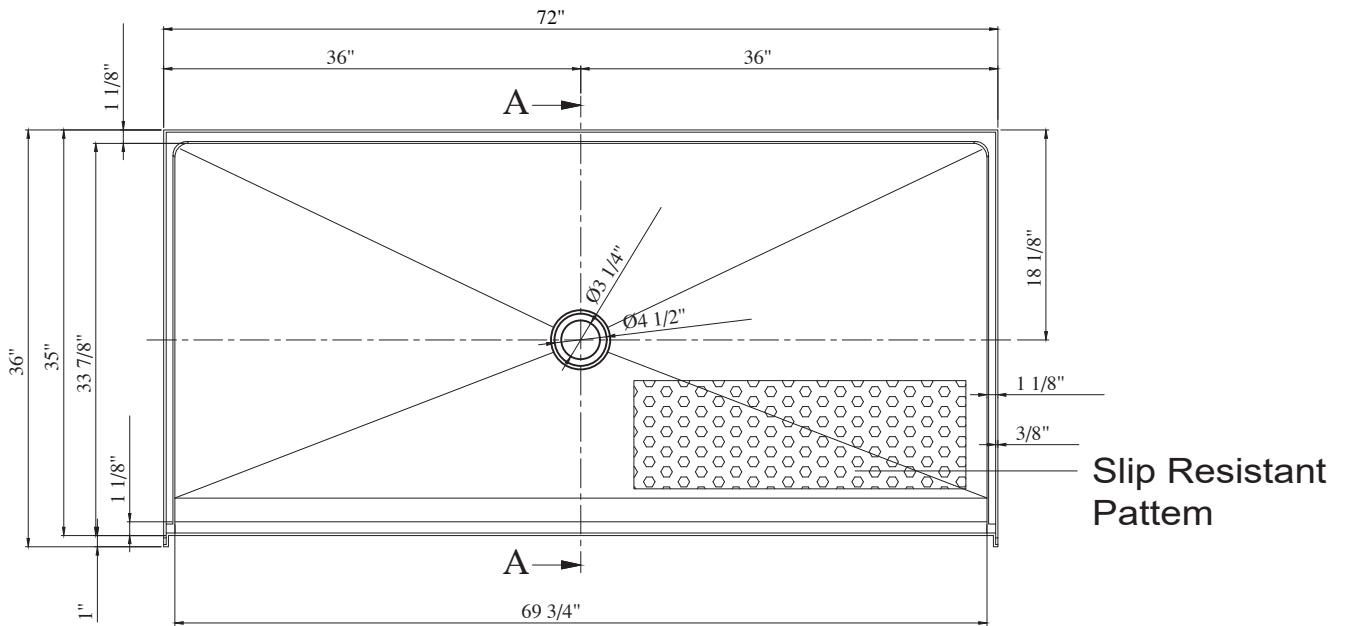

626 679 3588
support@trendytotesinc.com
162 Atlantic St, Pomona, CA 91768

SIZE DETAILS

HIGH QUALITY
ACRYLIC SHOWER BASE

N-ADA-7236C

support@trendytotesinc.com
626 679 3588

PRODUCT
INSTRUCTION
VIDEO

SIZE DETAILS

Top View

Side View

Front View