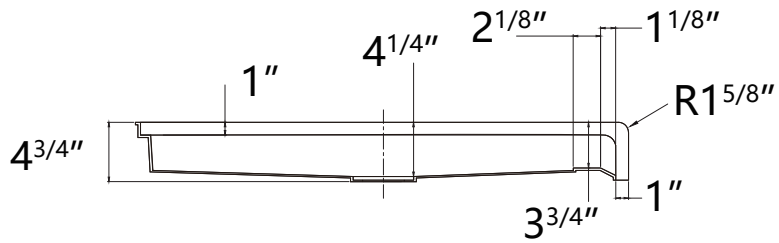

626 679 3588
support@trendytotesinc.com
162 Atlantic St, Pomona, CA 91768

SIZE DETAILS

HIGH QUALITY
ACRYLIC SHOWER BASE

N-ADA-7236C

support@trendytotesinc.com
626 679 3588

PRODUCT
INSTRUCTION
VIDEO

SIZE DETAILS

Top View

Side View

Front View