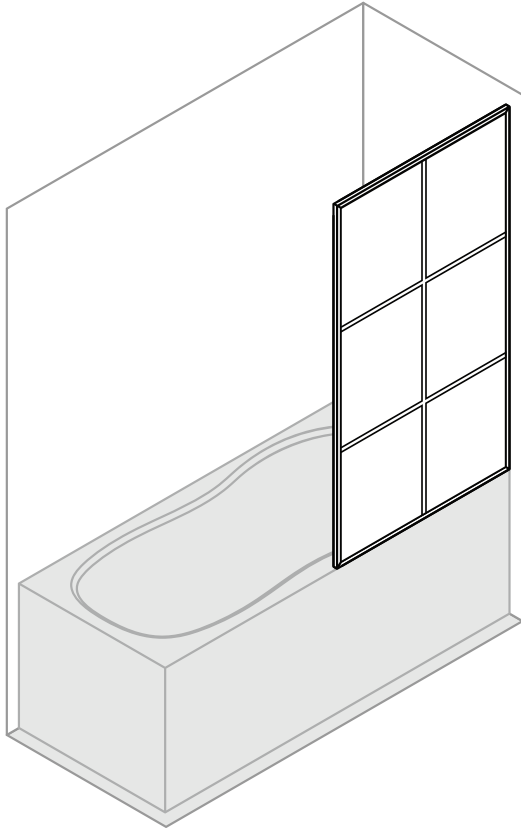

VIGO Fixed Frame Tub Screen with Clear Glass/ Fluted Glass

VG06091-3462

CLEAR GLASS (CL)

FLUTED GLASS (FL)

PRODUCT FEATURES

- Fixed glass panel creates an open tub shower area
- Reversible left or right side installation
- Constructed from ANSI Z97.1 and 16 CFR 1201-certified tempered glass
- Vertical and bottom rail support ensures wall anchoring and reinforces wall stability
- High-quality solid brass hardware resists corrosion and tarnishing
- All VIGO Shower Products feature a quality assured Limited Lifetime Warranty

VIGO Fixed Frame Tub Screen with Clear Glass/ Fluted Glass

VG06091-3462

MEASUREMENTS

Model	Dimension A	Height	Fixed Panel
VG6091XXCL/FL3462	34 1/8"	62"	33 3/4" x 61 1/4"

LEFT INSTALLATION

RIGHT INSTALLATION