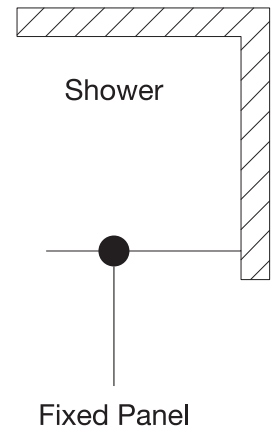

VIGO Fixed Frame Tub Screen with Clear Glass/ Fluted Glass

VG06091-3462

CLEAR GLASS (CL)

FLUTED GLASS (FL)

PRODUCT FEATURES

- Fixed glass panel creates an open tub shower area
- Reversible left or right side installation
- Constructed from ANSI Z97.1 and 16 CFR 1201-certified tempered glass
- Vertical and bottom rail support ensures wall anchoring and reinforces wall stability
- High-quality solid brass hardware resists corrosion and tarnishing
- All VIGO Shower Products feature a quality assured Limited Lifetime Warranty

VIGO Fixed Frame Tub Screen with Clear Glass/ Fluted Glass

VG06091-3462

MEASUREMENTS

Model	Dimension A	Height	Fixed Panel
VG6091XXCL/FL3462	34 1/8"	62"	33 3/4" x 61 1/4"

LEFT INSTALLATION

RIGHT INSTALLATION