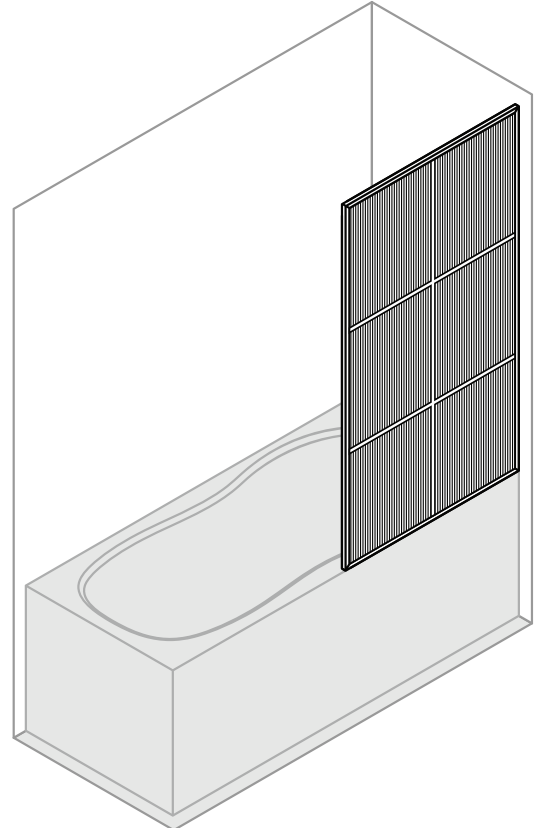

VIGO Fixed Frame Tub Screen with Clear Glass/ Fluted Glass

VG06091-3462

CLEAR GLASS (CL)

FLUTED GLASS (FL)

PRODUCT FEATURES

- Fixed glass panel creates an open tub shower area
- Reversible left or right side installation
- Constructed from ANSI Z97.1 and 16 CFR 1201-certified tempered glass
- Vertical and bottom rail support ensures wall anchoring and reinforces wall stability
- High-quality solid brass hardware resists corrosion and tarnishing
- All VIGO Shower Products feature a quality assured Limited Lifetime Warranty

VIGO Fixed Frame Tub Screen with Clear Glass/ Fluted Glass

VG06091-3462

MEASUREMENTS

Model	Dimension A	Height	Fixed Panel
VG6091XXCL/FL3462	34 1/8"	62"	33 3/4" x 61 1/4"

LEFT INSTALLATION

RIGHT INSTALLATION