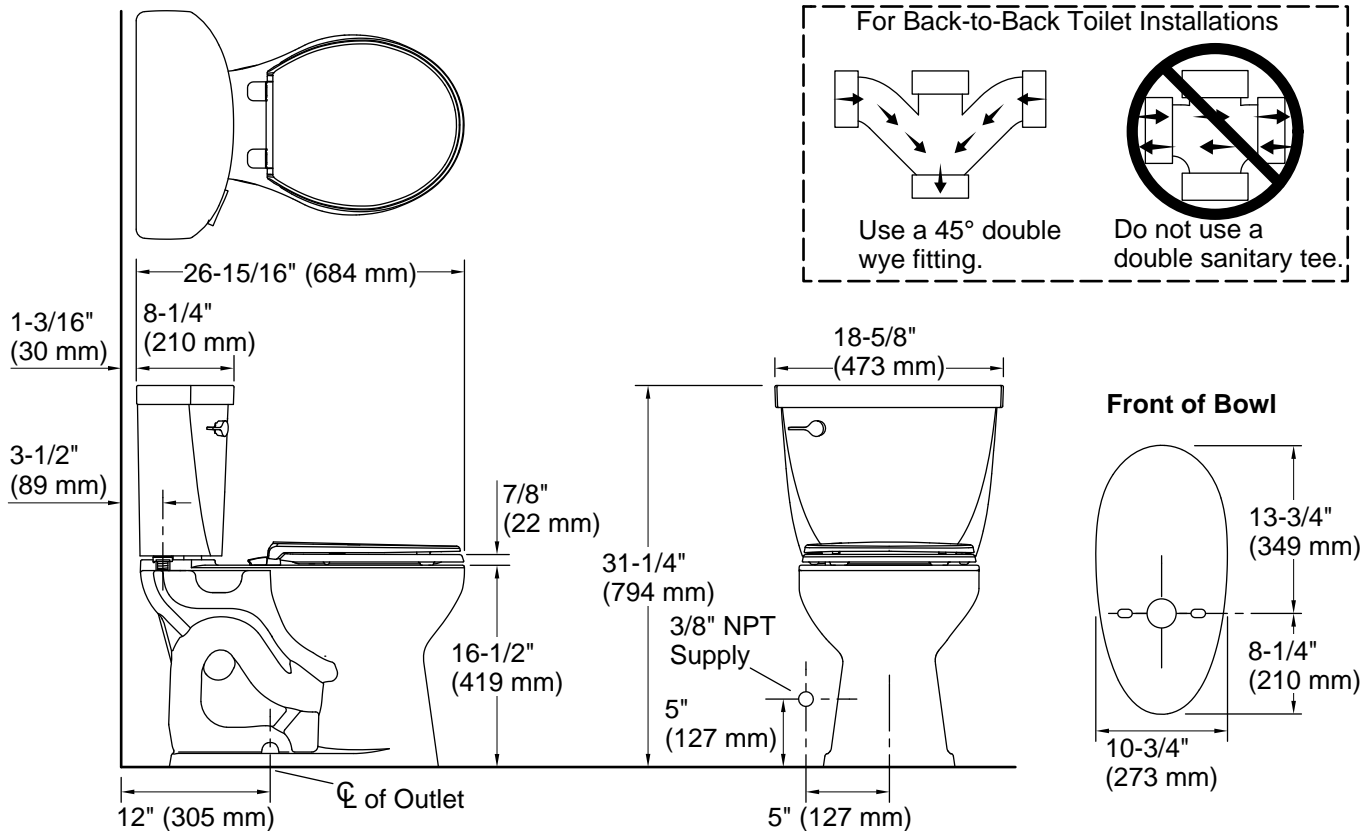

Features

- Two-piece design
- Round-front bowl offers an ideal solution for smaller bathrooms and powder rooms
- Comfort Height® feature offers chair-height seating that makes sitting down and standing up easier for most adults
- 1.28 gpf (4.8 lpf)
- Left-hand Polished Chrome trip lever
- 2-1/8" (54 mm) fully glazed trapway
- Revolution 360® flushing technology generates a forceful swirling motion to keep the bowl clean longer
- Sanitary guard where bowl and tank meet for ease of cleaning
- CleanCoat™ surface treatment inhibits the growth of water scale and mineral stains for improved ease of cleaning
- AquaPiston® canister optimizes the flow out of the tank, harnessing gravity and the natural powerful reducing cascade of water to increase the power and effectiveness of the flush
- Easy-to-flush canister design requires less force to actuate than a 3" (76 mm) flapper, and has 90% less exposed seal material which resists conditions that cause wear, tear, shrinkage and swelling

Installation

- Standard 12" (305 mm) rough-in
- Seat and supply line sold separately

Recommended Products/Accessories

- K-25986-L Left-hand trip lever
- K-5420 Low-Profile Bolt Caps
- K-4639-RL Cachet® ReadyLatch® Quiet-Close™ round-front toilet seat

Included Components

- K-31589 Round-front toilet bowl
- K-31615 Toilet tank, 1.28 gpf

ADA **CSA B651** **OBC**

Codes/Standards

ASME A112.19.2/CSA B45.1
DOE - Energy Policy Act 1992
EPA WaterSense®
California Energy Commission (CEC)
ADA
ICC/ANSI A117.1
CSA B651
OBC
IAPMO Certification

Technical Information

All product dimensions are nominal.

Toilet type:	Floor-mount
Waste Outlet:	Floor
Bowl shape:	Round-front
Flush type:	Revolution 360, AquaPiston
Trap passageway:	2-1/8" (54 mm)
Water surface size:	8-5/8" x 7-13/16" (218 mm x 198 mm)
Rim to water surface:	6-5/8" (168 mm)
Rough-in:	12" (305 mm)