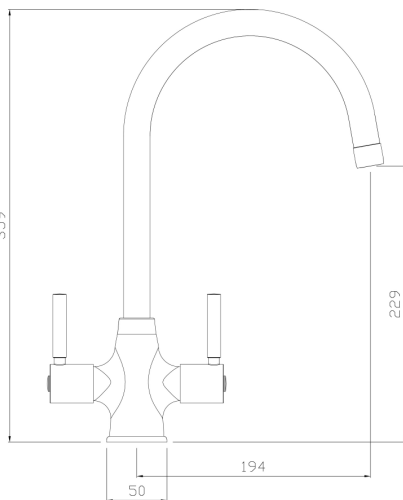

ACT2001 - Dual Handle Monobloc

Product Finish: Chrome

EAN13 barcode: 5060048381061

Product features:

- Metal construction throughout
- Quarter turn handle action for precise flow control
- Minimalist planate design form
- Antisplash spout supplied as standard
- Supplied with copper tail pipes for maximum stability and flow

Additional information / Parts included:

(sco06018)

Primary WRAS fittings number (see www.wras.co.uk):

2204356

Product dimensions:

- Overall Height / projection: 359 mm
- Exit reach: 194 mm
- Exit height: 229 mm
- Centre distance(s): n/a
- Base diameter(s): 50 mm
- Recommended hole diameter: Ø35 mm
- Max. surface depth: 30 mm
- Spout diameter: 22 mm
- Spout aerator size: M22 x 1 F

Packaged properties:

Box length: 420 mm
Box width: 235 mm
Tap only weight: 1.32 kg

Box depth: 75 mm
Units per outer: 5
Boxed weight: 1.72 kg

Product flow characteristics:

- Min / Max water pressure: 0.30 / 5.5 bar
- Recommended / Max water temperature: 46°C / 70°C
- Part G - Mixed flow rate at 3 bar (litres / min): 17.70

- Control valve type: 1/2" Ceramic disc QT
- Flow characteristics: Dual flow (H/C)
- Non return valve(s): None

- Aerator type: Honeycomb aerator
- Spout connection method: Locking Collar

- Tail pipe inlet / outlet size: M12 / 1/2" bsp female
- Inlet pipe type / length: Flexible stainless braided hose / 255 mm