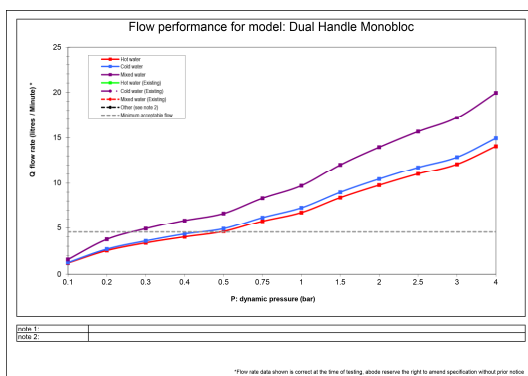

Additional information / Parts included:

(sco06018)

Primary WRAS fittings number (see www.wras.co.uk):

2204356

Product dimensions:

- Overall Height / projection: 359 mm
- Exit reach: 194 mm
- Exit height: 229 mm
- Centre distance(s): n/a
- Base diameter(s): 50 mm
- Recommended hole diameter: Ø35 mm
- Max. surface depth: 30 mm
- Spout diameter: 22 mm
- Spout aerator size: M22 x 1 F

Packaged properties:

Box length: 420 mm
Box width: 235 mm
Tap only weight: 1.32 kg

Box depth: 75 mm
Units per outer: 5
Boxed weight: 1.72 kg

Product flow characteristics:

- Min / Max water pressure: 0.30 / 5.5 bar
- Recommended / Max water temperature: 46°C / 70°C
- Part G - Mixed flow rate at 3 bar (litres / min): 17.70

- Control valve type: 1/2" Ceramic disc QT
- Flow characteristics: Dual flow (H/C)
- Non return valve(s): None

- Aerator type: Honeycomb aerator
- Spout connection method: Locking Collar

- Tail pipe inlet / outlet size: M12 / 1/2" bsp female
- Inlet pipe type / length: Flexible stainless braided hose / 255 mm