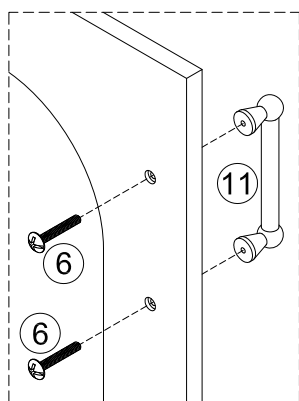

STEP 24

6 2pcs 11 1pc
5/32"x18mm