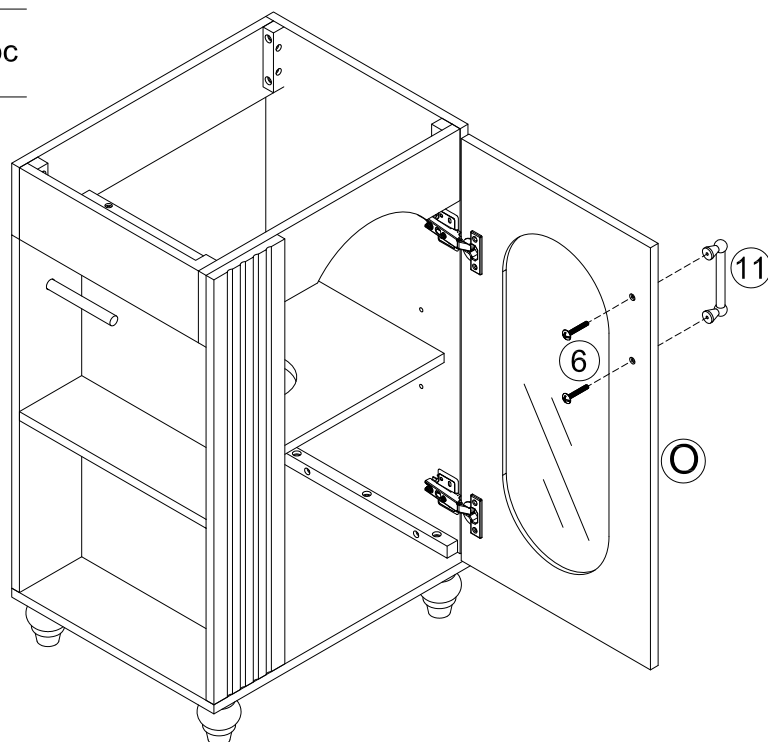

STEP 24

6 2pcs 11 1pc
5/32"x18mm