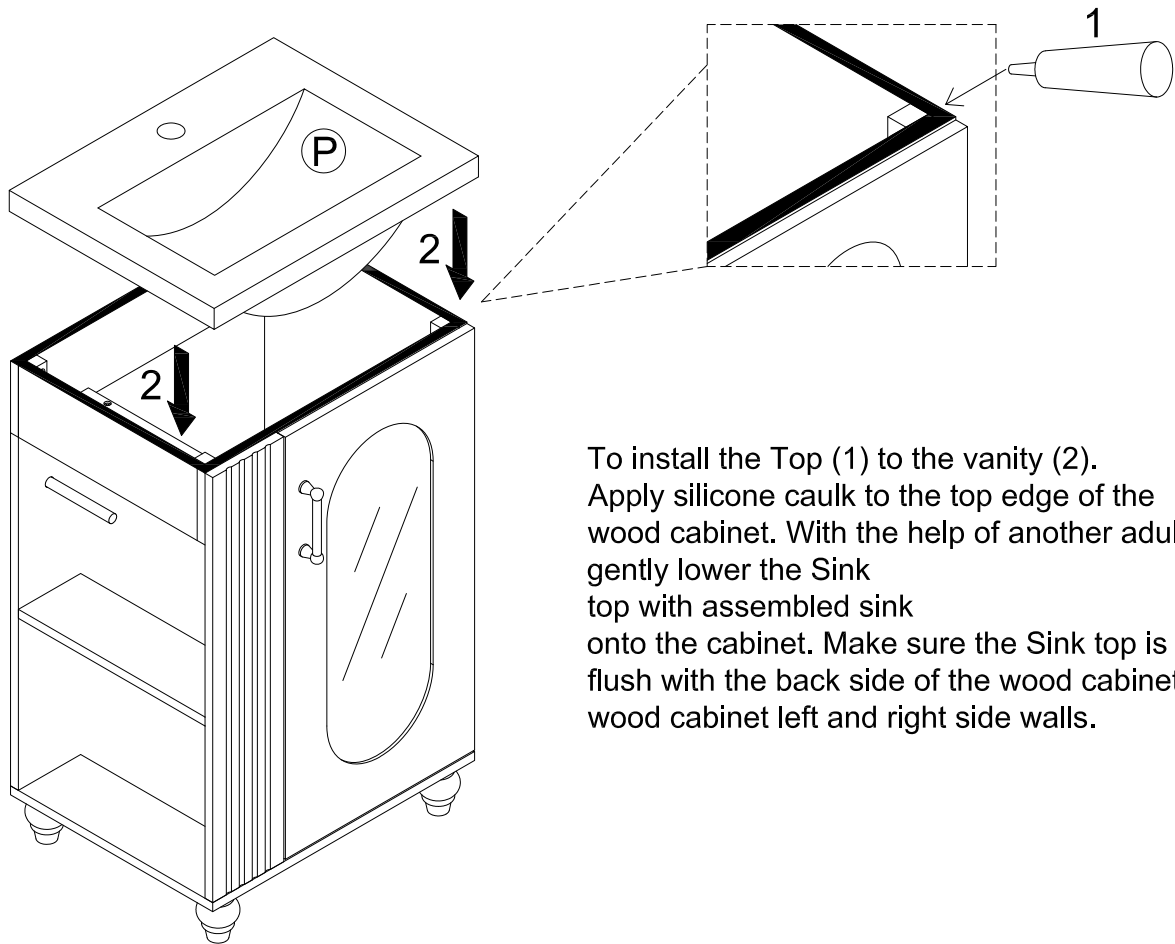

STEP 25

To install the Top (1) to the vanity (2). Apply silicone caulk to the top edge of the wood cabinet. With the help of another adult, gently lower the Sink top with assembled sink onto the cabinet. Make sure the Sink top is flush with the back side of the wood cabinet and the wood cabinet left and right side walls.

STEP 26