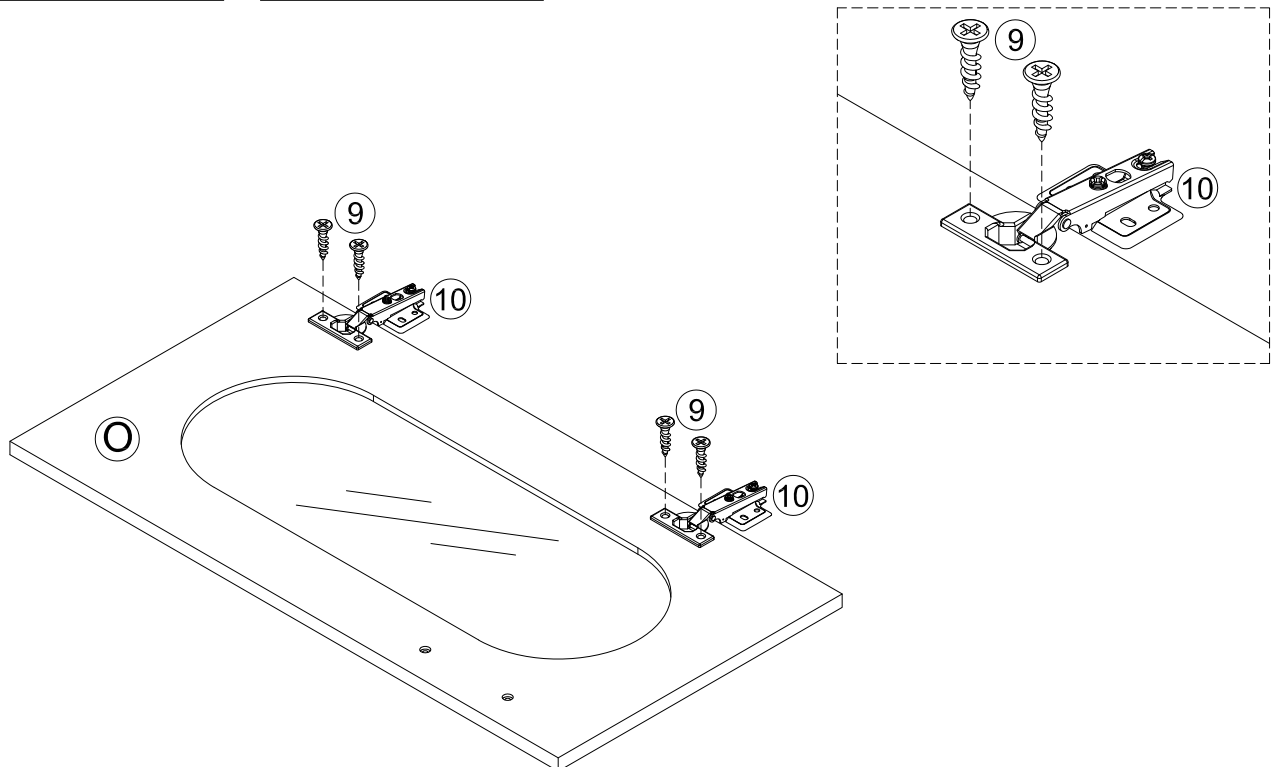

③  2pcs
Ø6x33mm

STEP 9

5  2pcs
Ø15x9mm

STEP 10

6  1pc
5/32"x18mm

STEP 11

- ④  2pcs
1/4"x25mm

STEP 12

- ②  2pcs
Ø4x35mm

STEP 13

①  2pcs
Ø8x30mm

STEP 14

④  2pcs
1/4"x25mm

STEP 15

- ④  2pcs
1/4"x25mm

STEP 16

- ③  1pc
Ø6x33mm

STEP 17

⑦  1pc
Ø4x25mm

⑤  1pc
Ø15x9mm

STEP 18

②  2pcs
Ø4x35mm

STEP 19

STEP 20

STEP 21

STEP 22

STEP 23

9  8pcs
 Ø4x12mm

Three-way adjustable hinge for perfectly aligned doors

1. TO ADJUST DOOR FORWARD OR BACKWARD.
2. TO ADJUST DOOR TO RIGHT OR TO LEFT.
3. TO ADJUST DOOR UP OR DOWN.

STEP 24