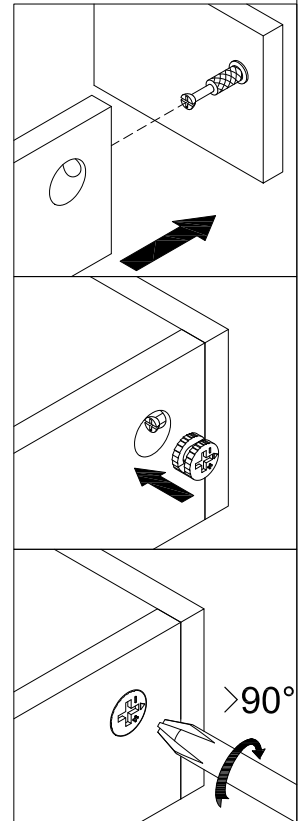

HARDWARE:

①	②	③	④	⑤	⑥
					
Ø8x30mm	Ø4x35mm	Ø6x33mm	1/4\"x25mm	Ø15x9mm	5/32\"x18mm
24+2 PCS	10+1 PCS	7 PCS	18+1 PCS	7 PCS	3PCS
⑦	⑧	⑨	⑩	⑪	
					
Ø4x25mm		Ø4x12mm			
1PC	4PCS	12+1PCS	2PCS	1PC	

STEP 1

①  2pcs
Ø8x30mm

②  2pcs
Ø4x35mm

STEP 2

②  4pcs
Ø4x35mm

STEP 3

①  6pcs
Ø8x30mm

③  2pcs
Ø6x33mm

STEP 4

④  4pcs
1/4"x25mm

STEP 5

STEP 6

STEP 7

①  6pcs
Ø8x30mm

⑤  2pcs
Ø15x9mm

④  6pcs
1/4"x25mm

STEP 8

①  6pcs
Ø8x30mm

6  2pcs 11  1pc
 5/32"x18mm

STEP 25

To install the Top (1) to the vanity (2). Apply silicone caulk to the top edge of the wood cabinet. With the help of another adult, gently lower the Sink top with assembled sink onto the cabinet. Make sure the Sink top is flush with the back side of the wood cabinet and the wood cabinet left and right side walls.