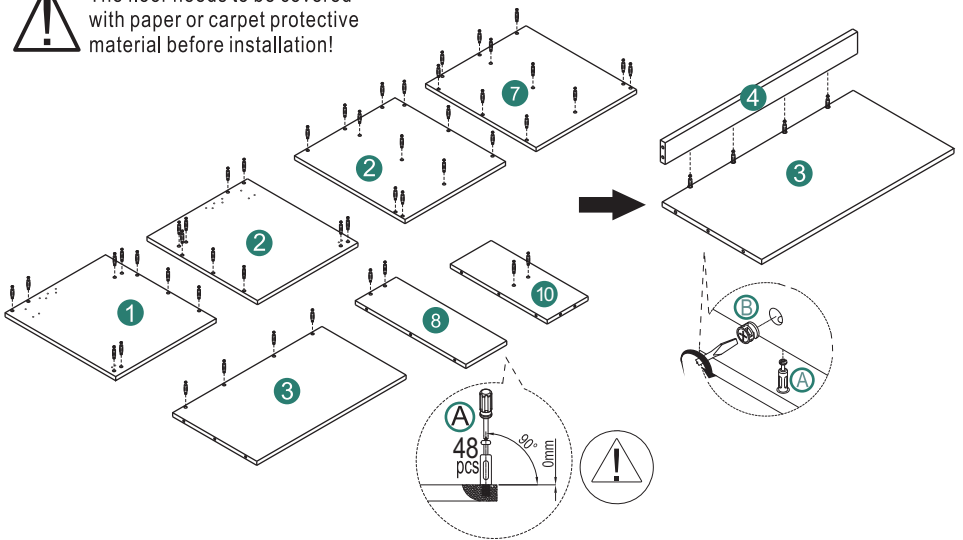

The floor needs to be covered with paper or carpet protective material before installation!