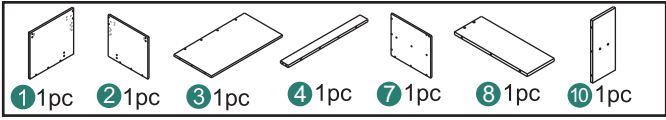

ASSEMBLY INSTRUCTIONS

1