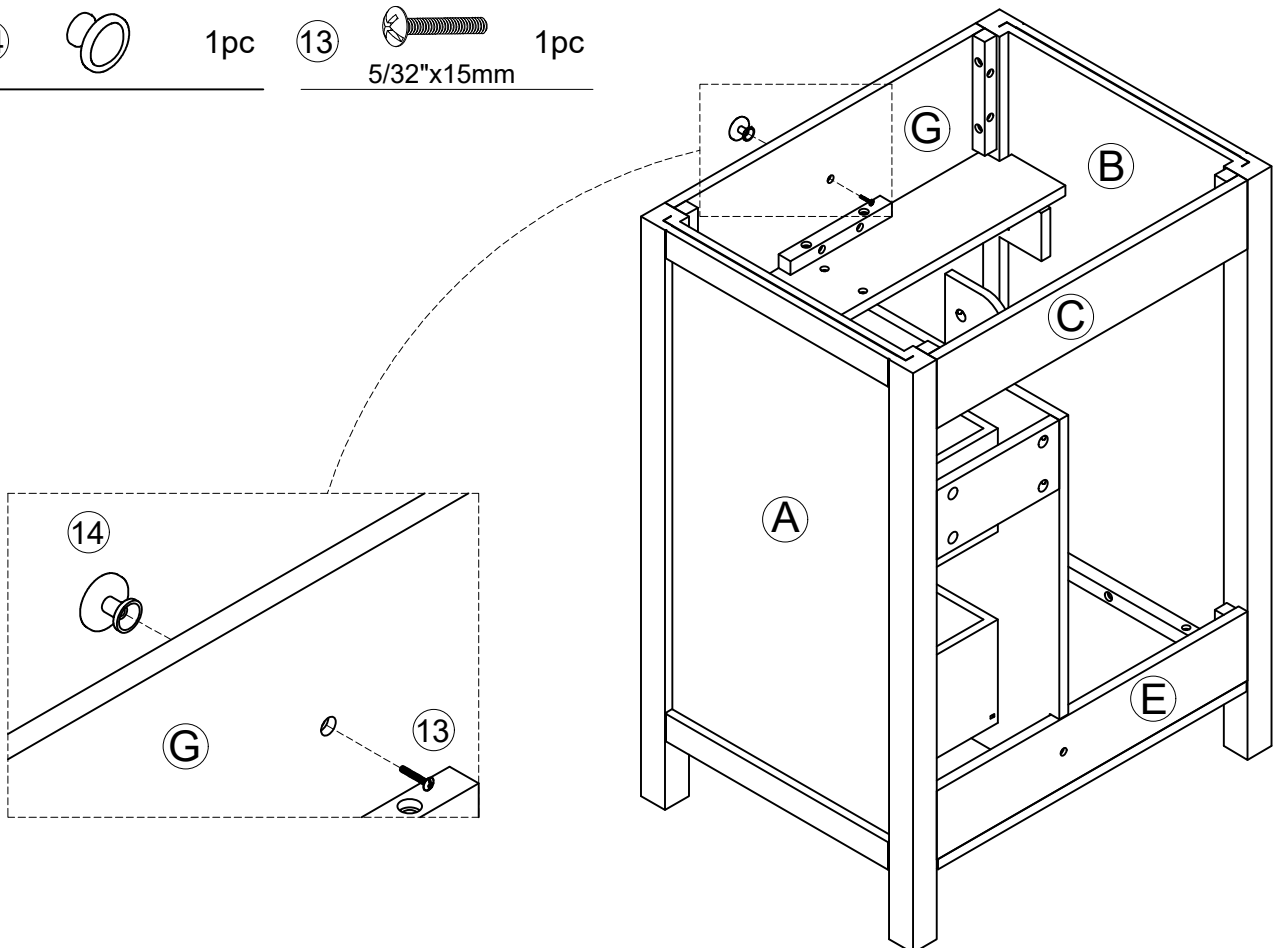

STEP 27

14 1pc

13 1pc
5/32"x15mm