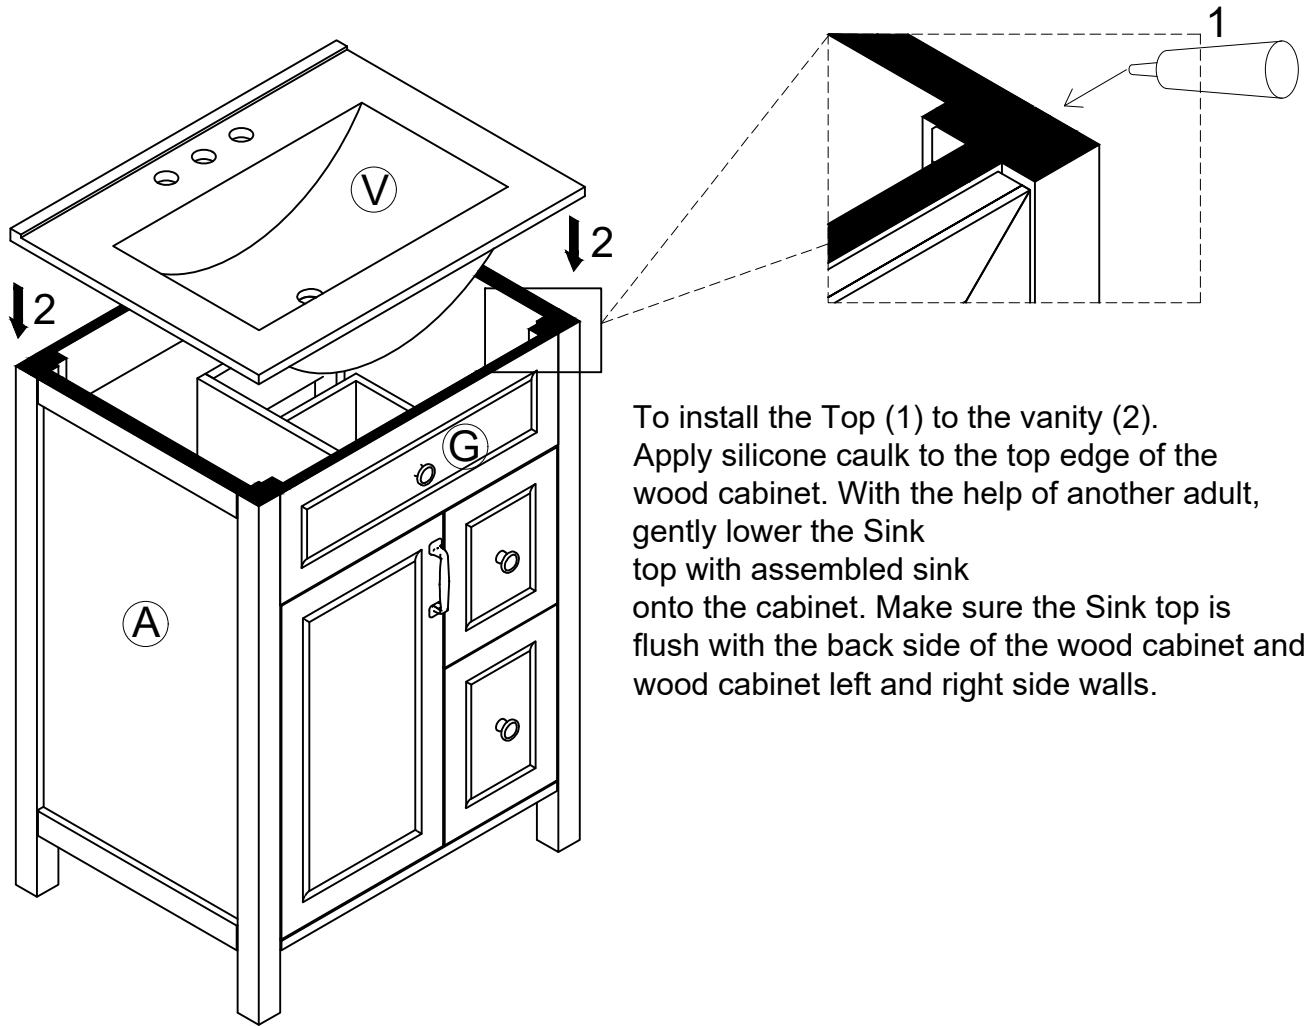

# STEP 25

⑧  8pcs  
Ø4x12mm

Three-way adjustable hinge for perfectly aligned doors

- 1. TO ADJUST DOOR FORWARD OR BACKWARD.
- 2. TO ADJUST DOOR TO RIGHT OR TO LEFT.
- 3. TO ADJUST DOOR UP OR DOWN.

x2

STEP 26

7 1pc

13 2pcs  
5/32"x15mm

STEP 27

14 1pc

13 1pc  
5/32"x15mm

STEP 28

To install the Top (1) to the vanity (2). Apply silicone caulk to the top edge of the wood cabinet. With the help of another adult, gently lower the Sink top with assembled sink onto the cabinet. Make sure the Sink top is flush with the back side of the wood cabinet and the wood cabinet left and right side walls.

STEP 29