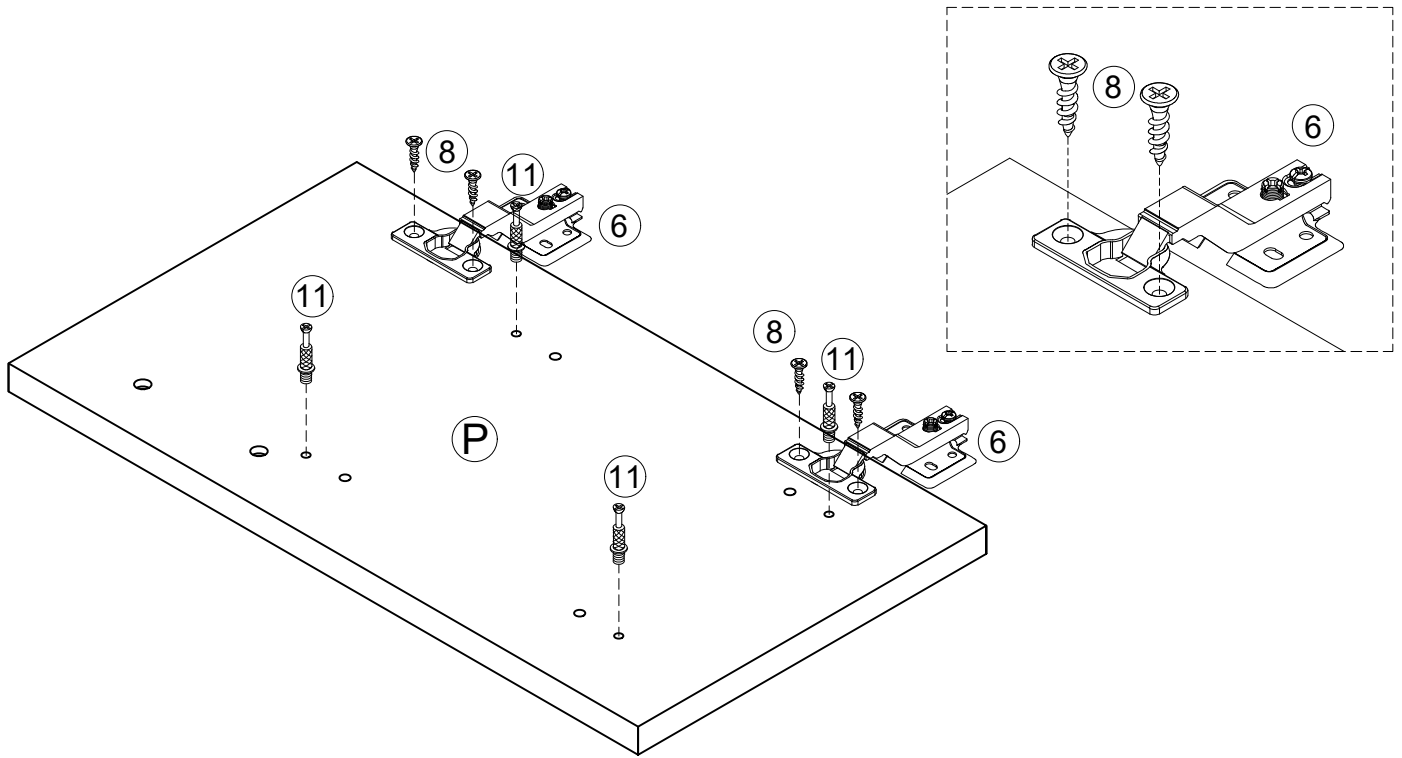

STEP 18

- |   |                                                                                     |      |   |                                                                                     |     |   |                                                                                     |     |
|---|-------------------------------------------------------------------------------------|------|---|-------------------------------------------------------------------------------------|-----|---|-------------------------------------------------------------------------------------|-----|
| ⑫ |  | 4pcs | ⑭ |  | 1pc | ⑬ |  | 1pc |
|   | Ø15x9mm                                                                             |      |   |                                                                                     |     |   | 5/32"x15mm                                                                          |     |

STEP 19

STEP 20

- ⑤  8pcs  
Ø6x30mm

STEP 21

- ⑤  4pcs Ø6x30mm
- ⑪  4pcs Ø6x33mm

STEP 22

- ⑫  4pcs Ø15x9mm

STEP 23

- ⑥ 2pcs  
⑧ Ø4x12mm 4pcs  
⑪ Ø6x33mm 4pcs

STEP 24

- ⑫ Ø15x9mm 4pcs

# STEP 25

⑧  8pcs  
Ø4x12mm

Three-way adjustable hinge for perfectly aligned doors

- 1. TO ADJUST DOOR FORWARD OR BACKWARD.
- 2. TO ADJUST DOOR TO RIGHT OR TO LEFT.
- 3. TO ADJUST DOOR UP OR DOWN.

x2

STEP 26