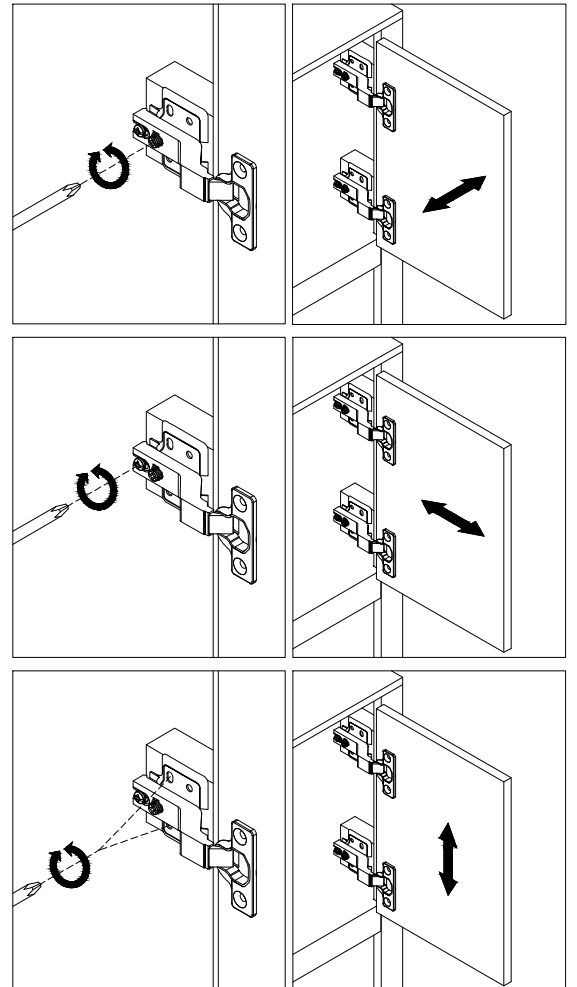

# STEP 25

⑧  8pcs  
Ø4x12mm

Three-way adjustable hinge for perfectly aligned doors

- 1. TO ADJUST DOOR FORWARD OR BACKWARD.
- 2. TO ADJUST DOOR TO RIGHT OR TO LEFT.
- 3. TO ADJUST DOOR UP OR DOWN.

x2

STEP 26