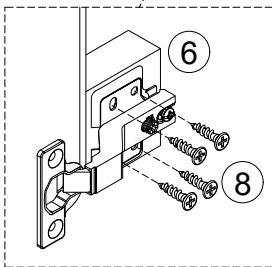

STEP 19

STEP 20

- ⑤  8pcs  
Ø6x30mm

STEP 21

- ⑤  4pcs Ø6x30mm
- ⑪  4pcs Ø6x33mm

STEP 22

- ⑫  4pcs Ø15x9mm

STEP 23

- ⑥ 2pcs  
⑧ Ø4x12mm 4pcs  
⑪ Ø6x33mm 4pcs

STEP 24

- ⑫ Ø15x9mm 4pcs

# STEP 25

⑧  8pcs  
Ø4x12mm

Three-way adjustable hinge for perfectly aligned doors

- 1. TO ADJUST DOOR FORWARD OR BACKWARD.
- 2. TO ADJUST DOOR TO RIGHT OR TO LEFT.
- 3. TO ADJUST DOOR UP OR DOWN.

x2

STEP 26