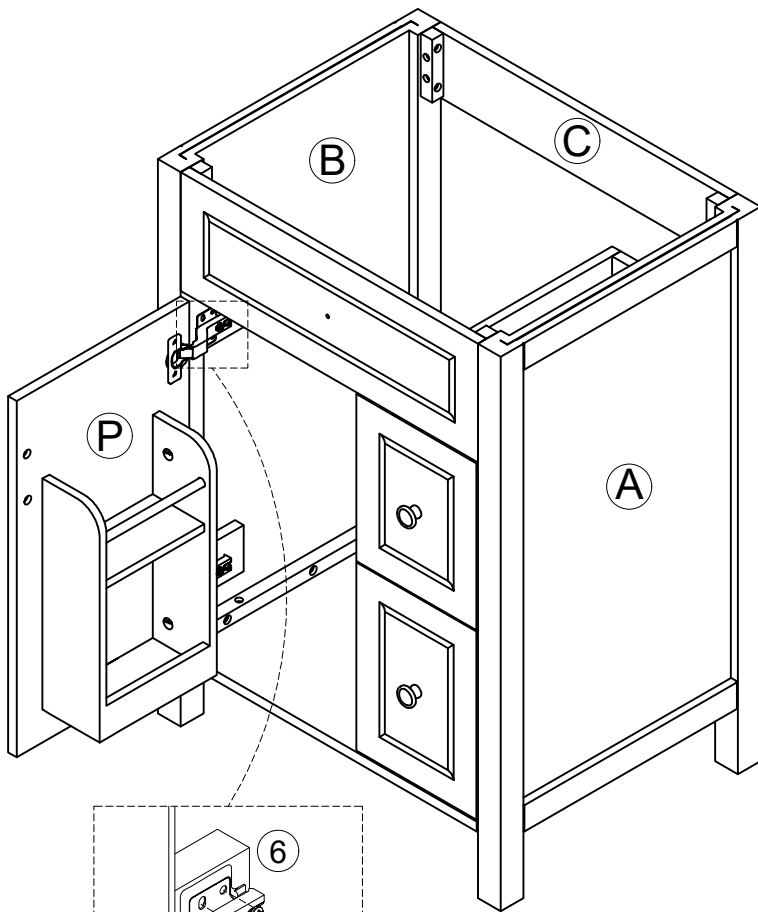

- ⑥ 2pcs  
⑧ Ø4x12mm 4pcs  
⑪ Ø6x33mm 4pcs

STEP 24

- ⑫ Ø15x9mm 4pcs

# STEP 25

⑧  8pcs  
Ø4x12mm

Three-way adjustable hinge for perfectly aligned doors

- 1. TO ADJUST DOOR FORWARD OR BACKWARD.
- 2. TO ADJUST DOOR TO RIGHT OR TO LEFT.
- 3. TO ADJUST DOOR UP OR DOWN.

x2

STEP 26