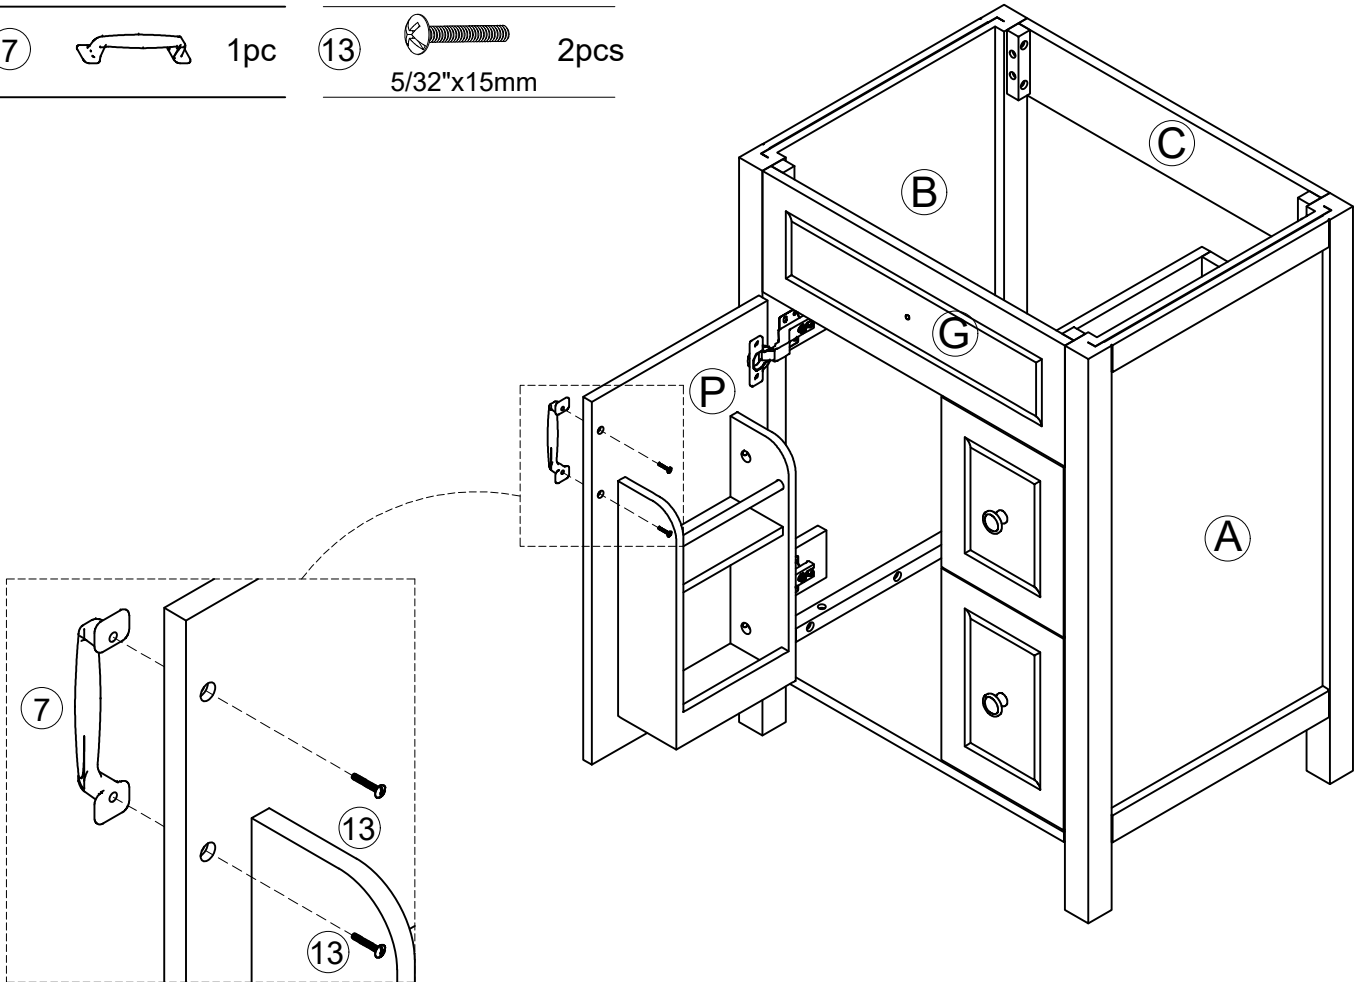

STEP 26

7 1pc

13 2pcs
5/32"x15mm