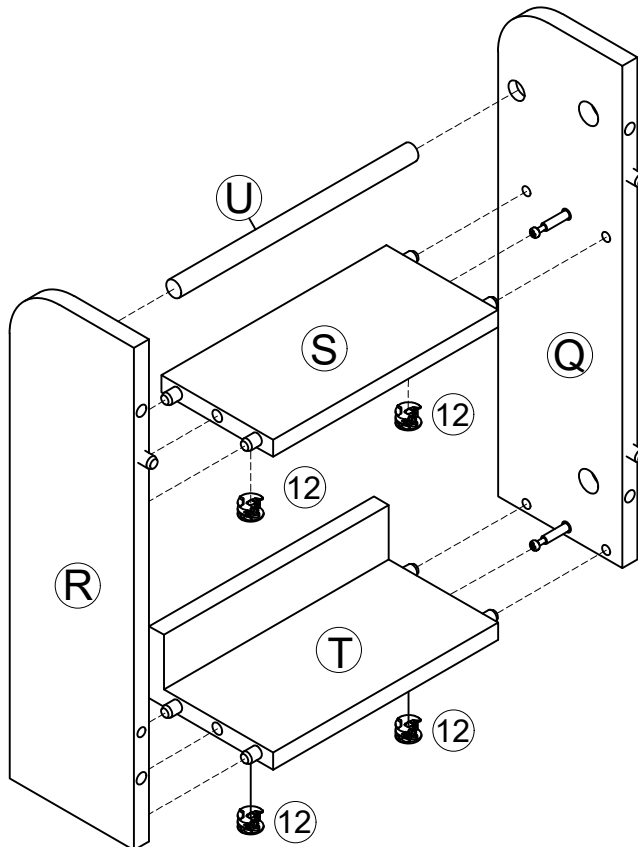

STEP 18

- |   |                                                                                     |      |   |                                                                                     |     |   |                                                                                     |     |
|---|-------------------------------------------------------------------------------------|------|---|-------------------------------------------------------------------------------------|-----|---|-------------------------------------------------------------------------------------|-----|
| ⑫ |  | 4pcs | ⑭ |  | 1pc | ⑬ |  | 1pc |
|   | Ø15x9mm                                                                             |      |   |                                                                                     |     |   | 5/32"x15mm                                                                          |     |

STEP 19

STEP 20

- ⑤  8pcs  
Ø6x30mm

STEP 21

- ⑤  4pcs Ø6x30mm
- ⑪  4pcs Ø6x33mm

STEP 22

- ⑫  4pcs Ø15x9mm

STEP 23

- ⑥ 2pcs  
⑧ Ø4x12mm 4pcs  
⑪ Ø6x33mm 4pcs

STEP 24

- ⑫ Ø15x9mm 4pcs

# STEP 25

⑧  8pcs  
Ø4x12mm

Three-way adjustable hinge for perfectly aligned doors

- 1. TO ADJUST DOOR FORWARD OR BACKWARD.
- 2. TO ADJUST DOOR TO RIGHT OR TO LEFT.
- 3. TO ADJUST DOOR UP OR DOWN.

x2

STEP 26