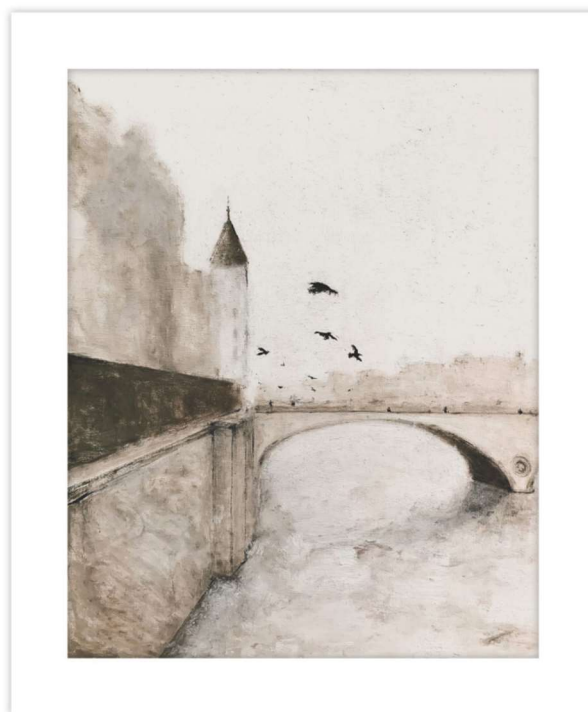

THEODORE ALEXANDER

England Moments 4

D3104S62061-5181

Wood Frame

Textured Paper

M5 - White Smooth + White Core Width:4"

F1360 - Antique Silver & Black Cap Frame - Width: 0.75

W 19½ x D 1¼ x H 22½ inches

Material(s):

Collection: Art by TA

Style: Modern / Formal Modern

Type: Décor / Wall Art