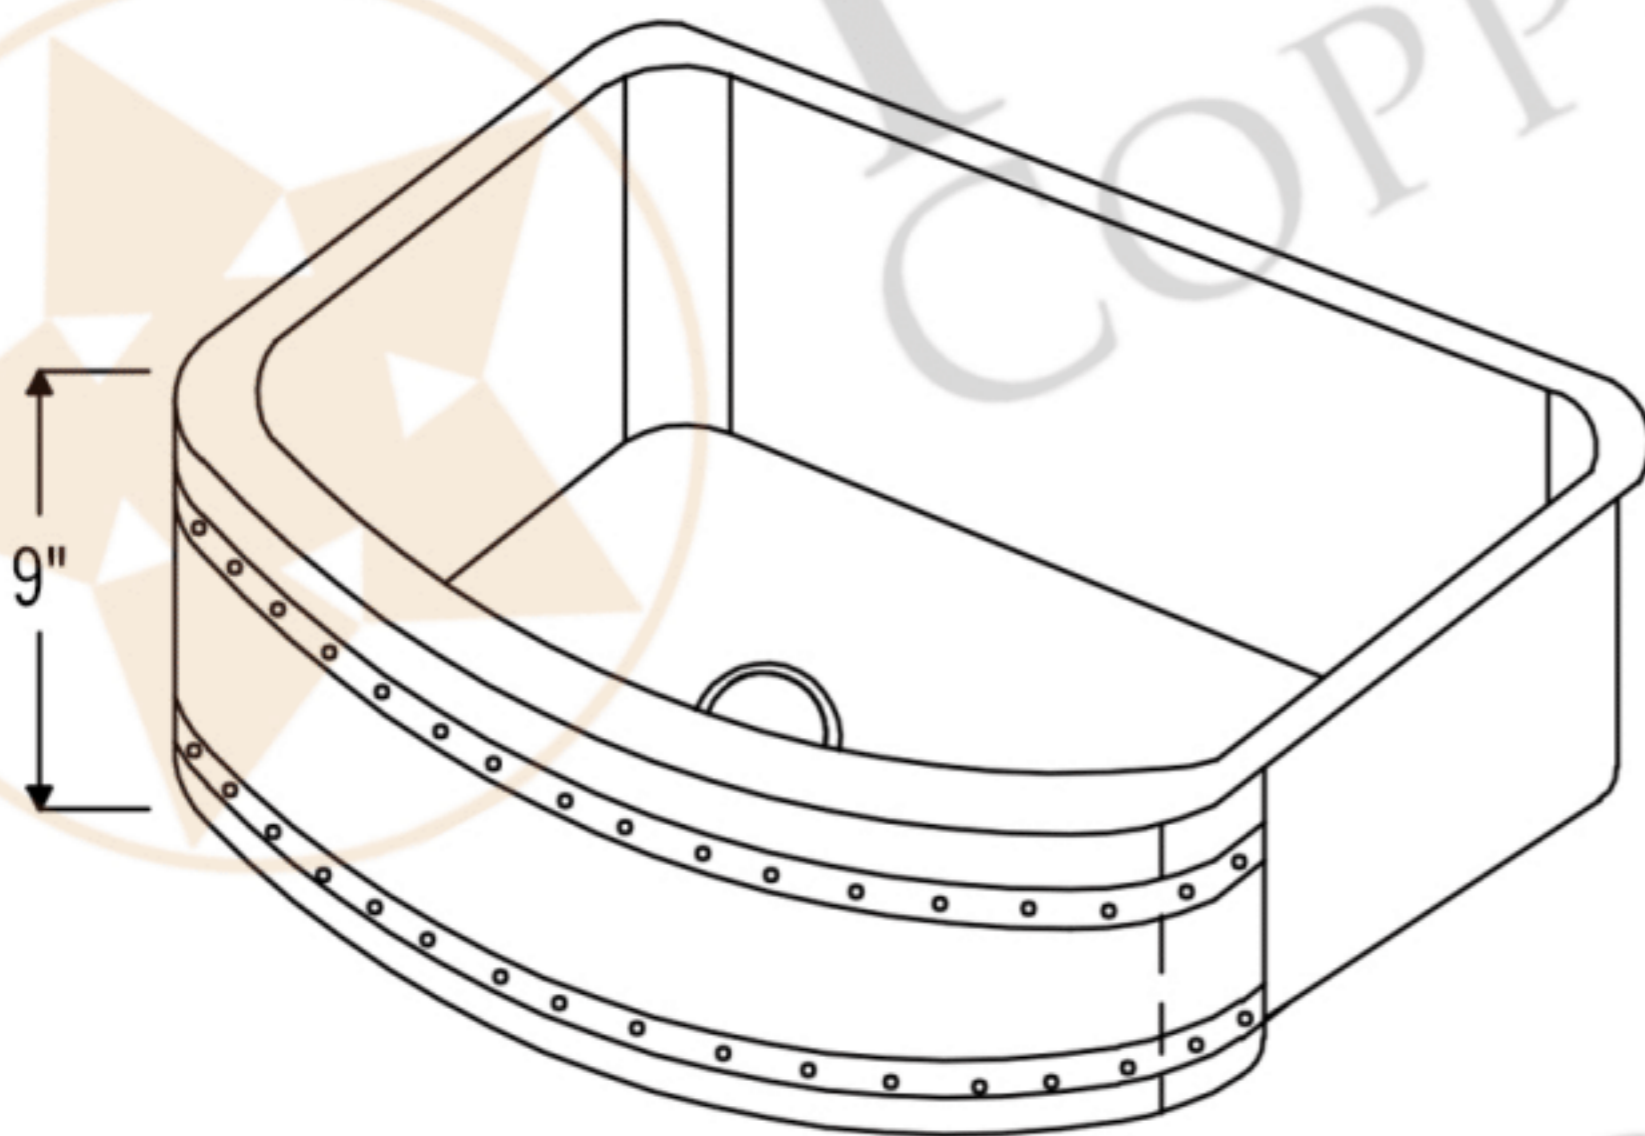

PREMIER
COPPER PRODUCTS

MODEL NUMBER: KASRDB33249BS

CODE/STANDARD COMPLIANCE

* IAPMO/cUPC LISTED

- * Description: 33" Hammered Copper Kitchen Rounded Apron Single Basin Sink with Barrel Strap Design
- * Outer Dimension: 33" x 24" x 9"
- * Inner Dimension: 31" x 21" x 9"
- * Rim: Left, Right & Back - 1" / Apron Front - 2"
- * Drain Opening: 3.5"
- * Finish: Oil Rubbed Bronze

THIS PRODUCT IS HAND CRAFTED, SMALL VARIANCES IN COLOR AND SIZE MAY OCCUR.
DO NOT MAKE ANY INSTALLATION CUTS UNTIL YOU RECEIVE YOUR ITEM(S).