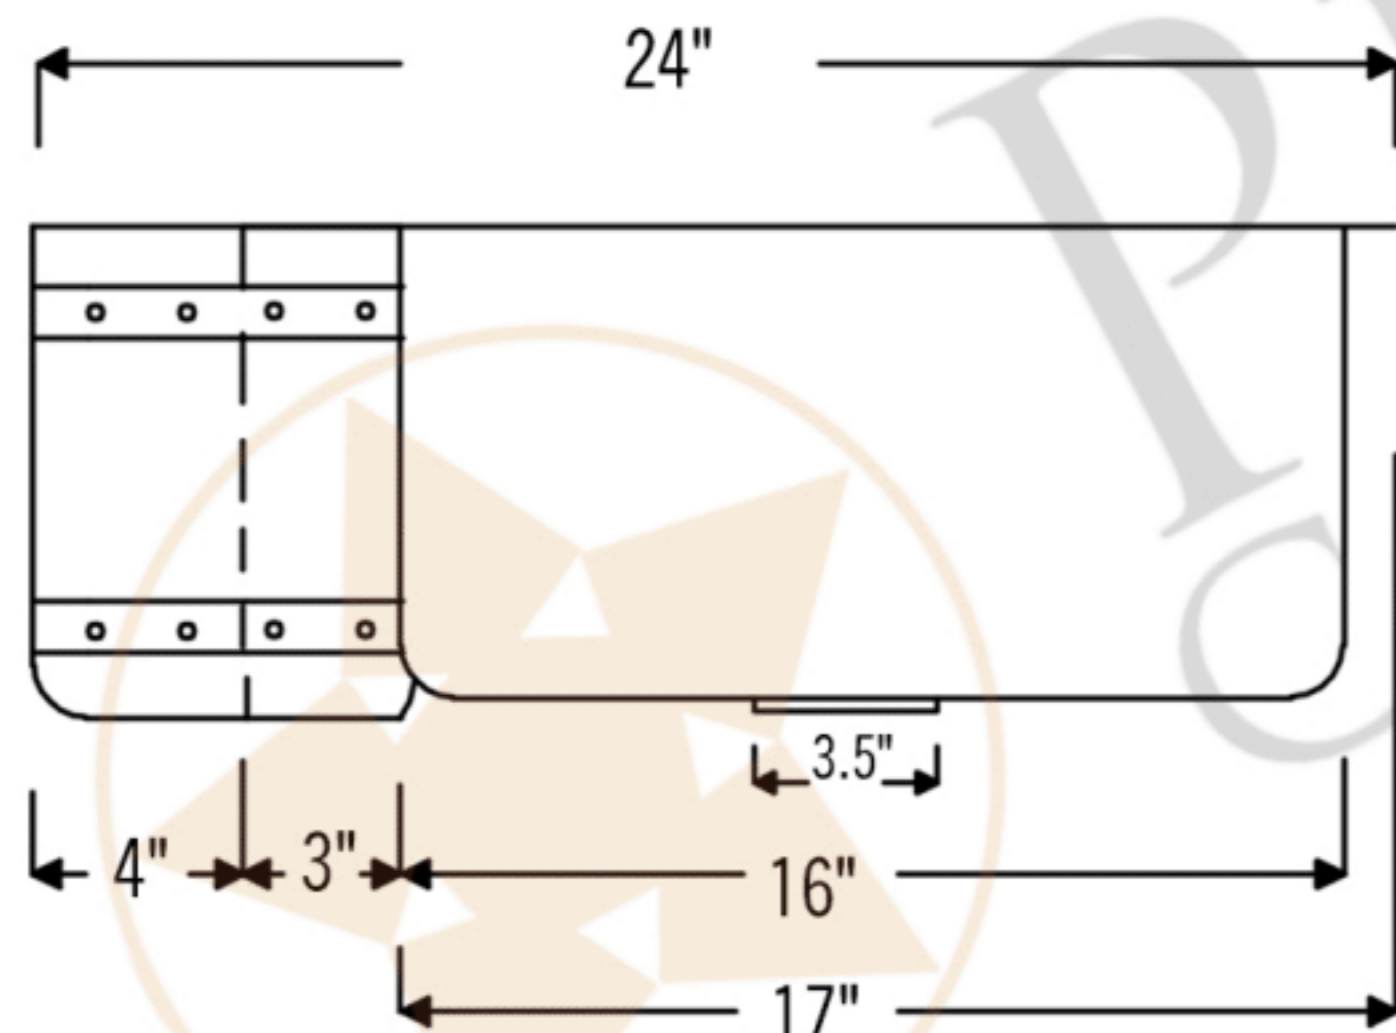

PREMIER
COPPER PRODUCTS

MODEL NUMBER: KASRDB33249BS

CODE/STANDARD COMPLIANCE

* IAPMO/cUPC LISTED

- * Description: 33" Hammered Copper Kitchen Rounded Apron Single Basin Sink with Barrel Strap Design
- * Outer Dimension: 33" x 24" x 9"
- * Inner Dimension: 31" x 21" x 9"
- * Rim: Left, Right & Back - 1" / Apron Front - 2"
- * Drain Opening: 3.5"
- * Finish: Oil Rubbed Bronze

THIS PRODUCT IS HAND CRAFTED, SMALL VARIANCES IN COLOR AND SIZE MAY OCCUR.
DO NOT MAKE ANY INSTALLATION CUTS UNTIL YOU RECEIVE YOUR ITEM(S).