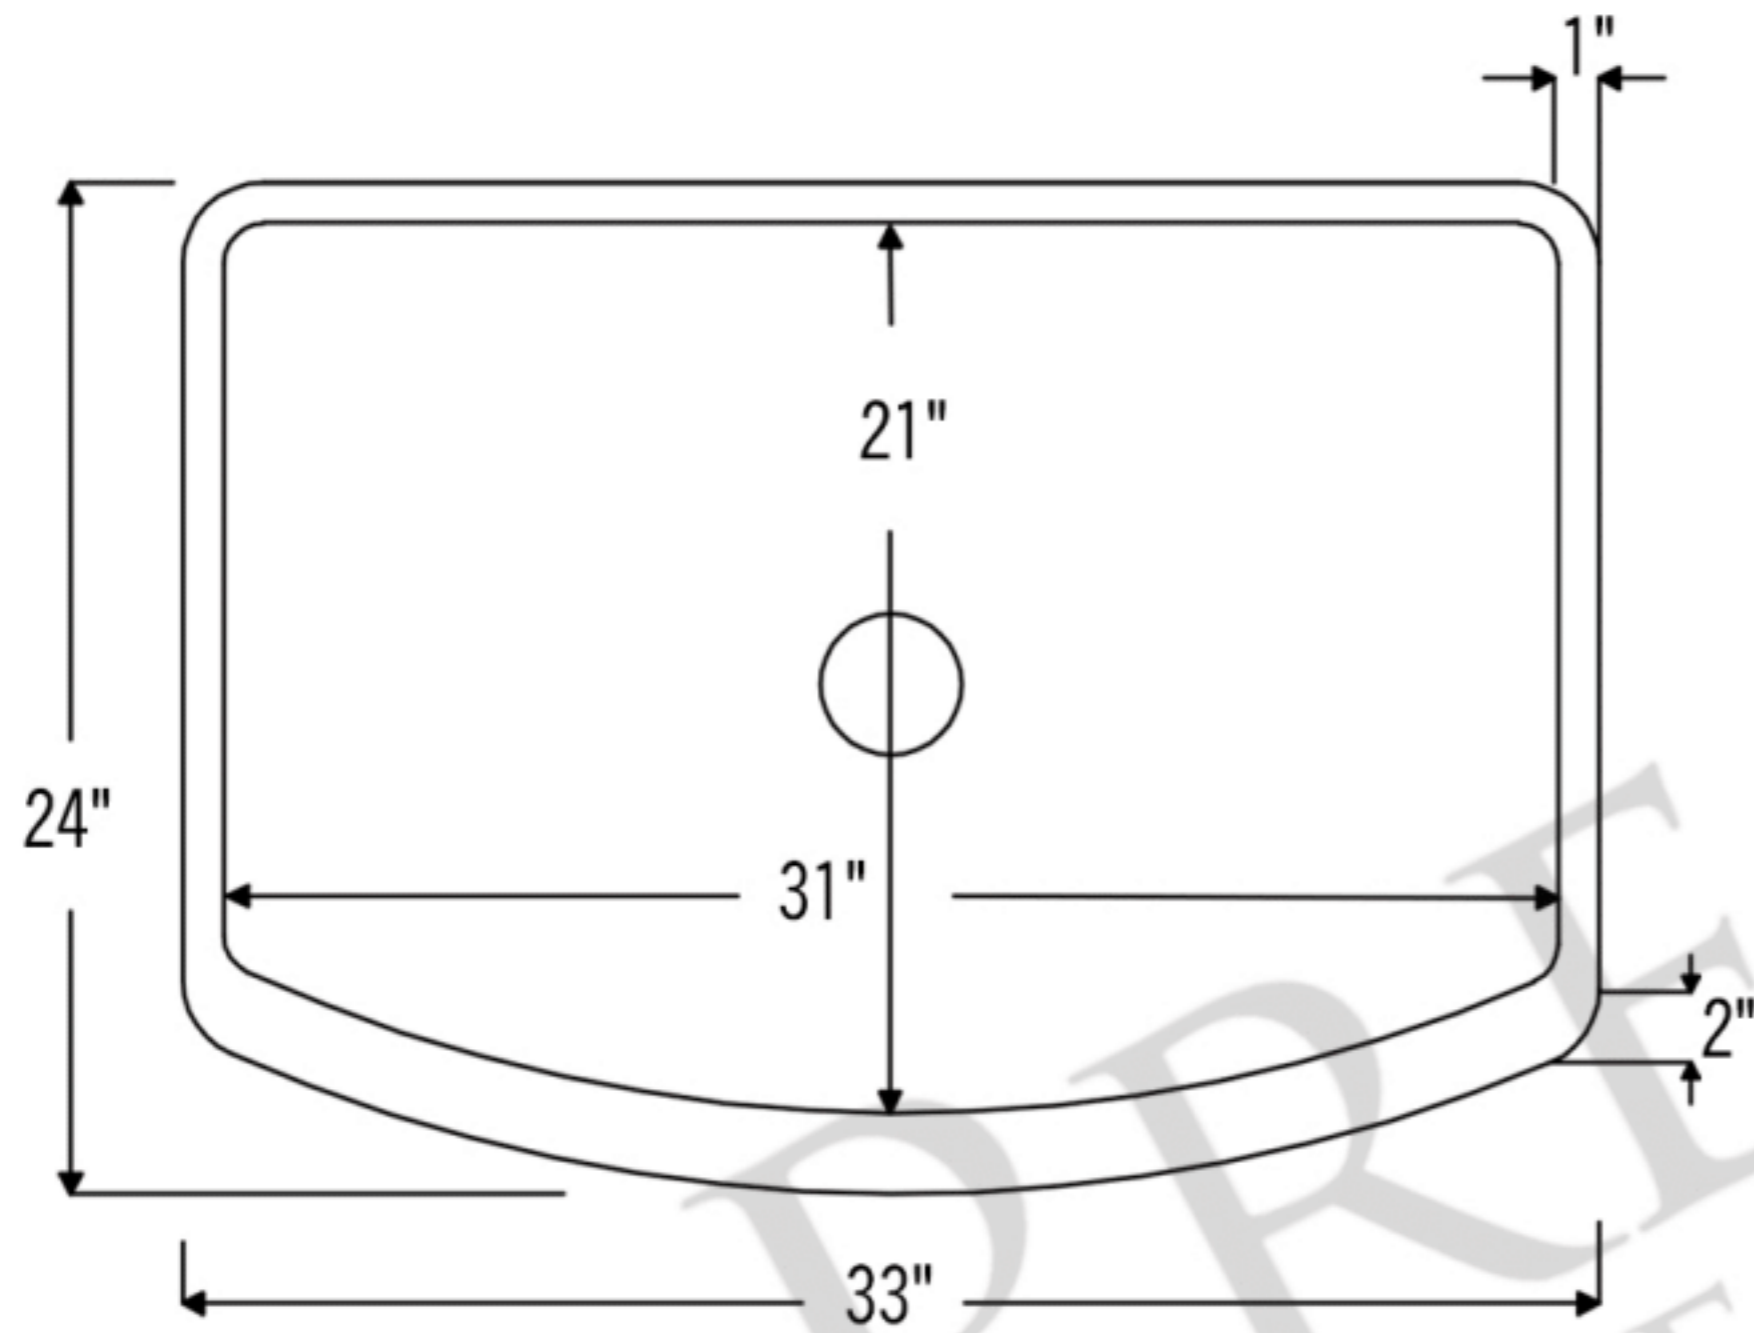

PREMIER
COPPER PRODUCTS

MODEL NUMBER: KASRDB33249BS

CODE/STANDARD COMPLIANCE

* IAPMO/cUPC LISTED

- * Description: 33" Hammered Copper Kitchen Rounded Apron Single Basin Sink with Barrel Strap Design
- * Outer Dimension: 33" x 24" x 9"
- * Inner Dimension: 31" x 21" x 9"
- * Rim: Left, Right & Back - 1" / Apron Front - 2"
- * Drain Opening: 3.5"
- * Finish: Oil Rubbed Bronze

THIS PRODUCT IS HAND CRAFTED, SMALL VARIANCES IN COLOR AND SIZE MAY OCCUR.
DO NOT MAKE ANY INSTALLATION CUTS UNTIL YOU RECEIVE YOUR ITEM(S).