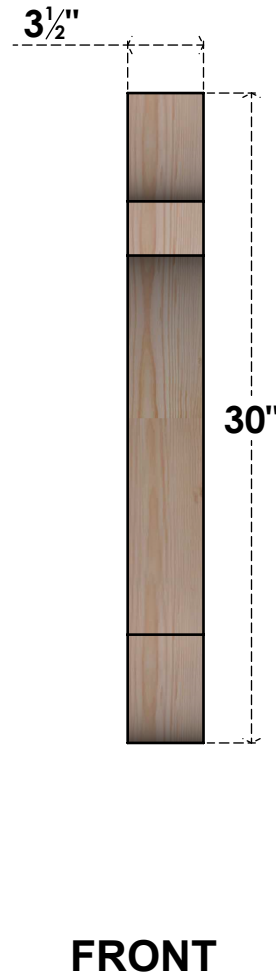

BRC04X22X30OLY00SDF

3 1/2"W X 22"D X 30"H OLYMPIC SMOOTH BRACE, DOUGLAS FIR

EKENA MILLWORK
 2300 WEST MAIN ST.
 CLARKSVILLE, TX 75426
 TOLL FREE: 866-607-0453
 WWW.EKENAMILLWORK.COM

NOTES

1. INSTALLATION TO BE COMPLETED IN ACCORDANCE WITH MANUFACTURER'S SPECIFICATIONS.
2. DRAWING MAY NOT BE TO SCALE
3. THIS DRAWING IS INTENDED FOR DESIGN AND PLANNING PURPOSES ONLY.
4. ALL INFORMATION CONTAINED HEREIN WAS CURRENT AT THE TIME OF DEVELOPMENT BUT MUST BE REVIEWED AND APPROVED BY THE PRODUCT MANUFACTURER TO BE CONSIDERED ACCURATE.
5. PRODUCTS ARE NOT KILN DRIED. THIS ITEM IS UNIQUE AND WILL CONTAIN THE NATURAL VARIATIONS THAT THE WOOD SPECIES OFFERS. THIS MAY RESULT IN VARIATIONS UP TO 1/4"