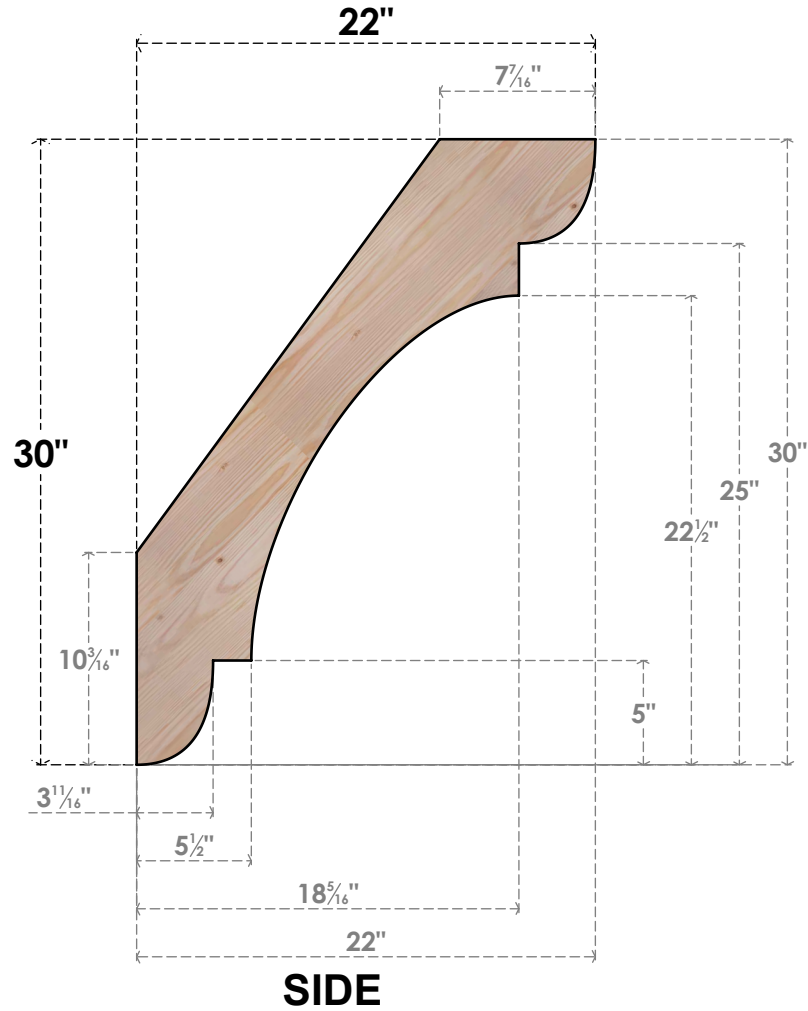

BRC04X22X30OLY00SDF

3 1/2"W X 22"D X 30"H OLYMPIC SMOOTH BRACE, DOUGLAS FIR

EKENA MILLWORK
 2300 WEST MAIN ST.
 CLARKSVILLE, TX 75426
 TOLL FREE: 866-607-0453
 WWW.EKENAMILLWORK.COM

NOTES

1. INSTALLATION TO BE COMPLETED IN ACCORDANCE WITH MANUFACTURER'S SPECIFICATIONS.
2. DRAWING MAY NOT BE TO SCALE
3. THIS DRAWING IS INTENDED FOR DESIGN AND PLANNING PURPOSES ONLY.
4. ALL INFORMATION CONTAINED HEREIN WAS CURRENT AT THE TIME OF DEVELOPMENT BUT MUST BE REVIEWED AND APPROVED BY THE PRODUCT MANUFACTURER TO BE CONSIDERED ACCURATE.
5. PRODUCTS ARE NOT KILN DRIED. THIS ITEM IS UNIQUE AND WILL CONTAIN THE NATURAL VARIATIONS THAT THE WOOD SPECIES OFFERS. THIS MAY RESULT IN VARIATIONS UP TO 1/4"