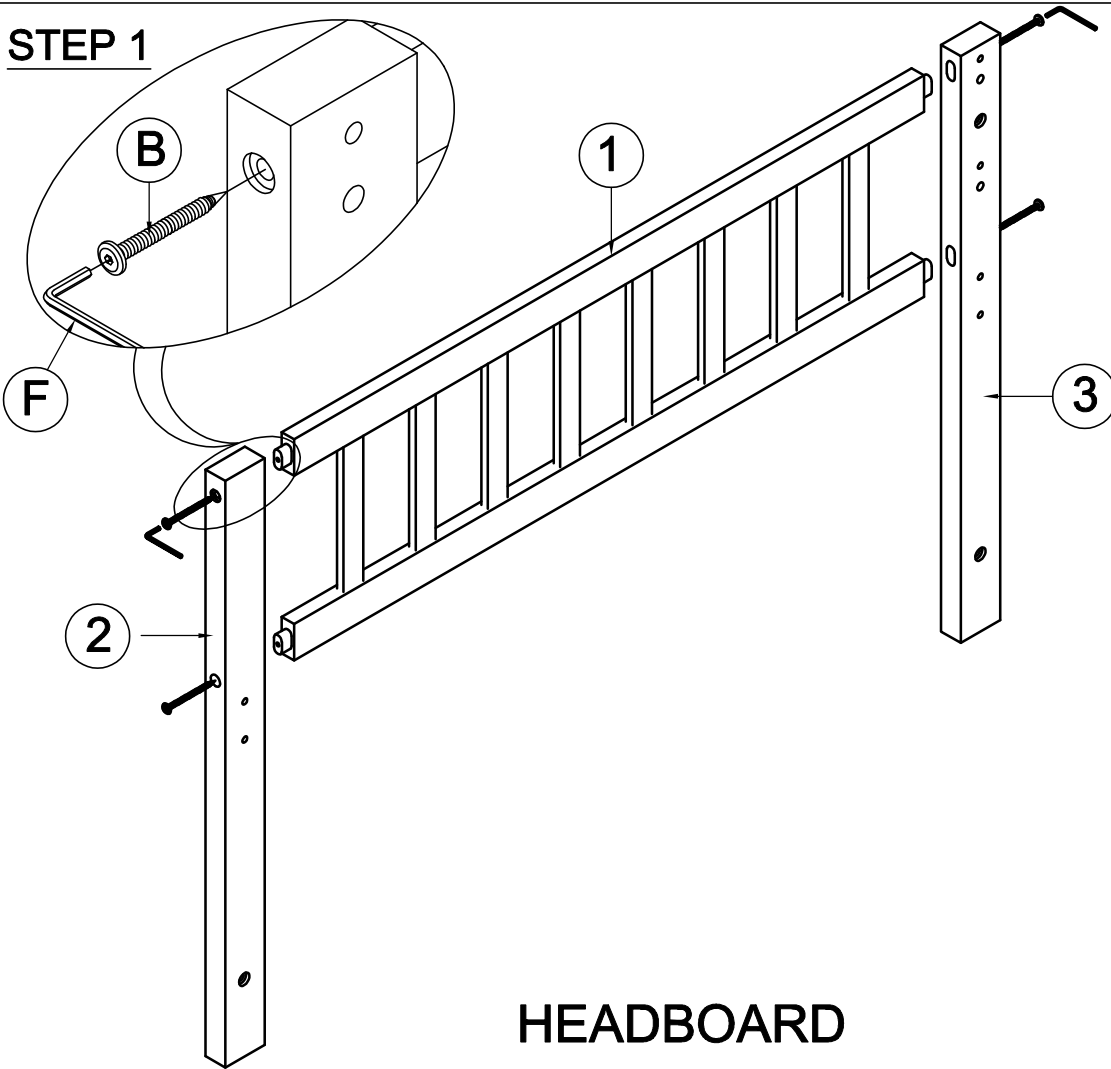

STEP 1

HEADBOARD

STEP 2

FOOTBOARD