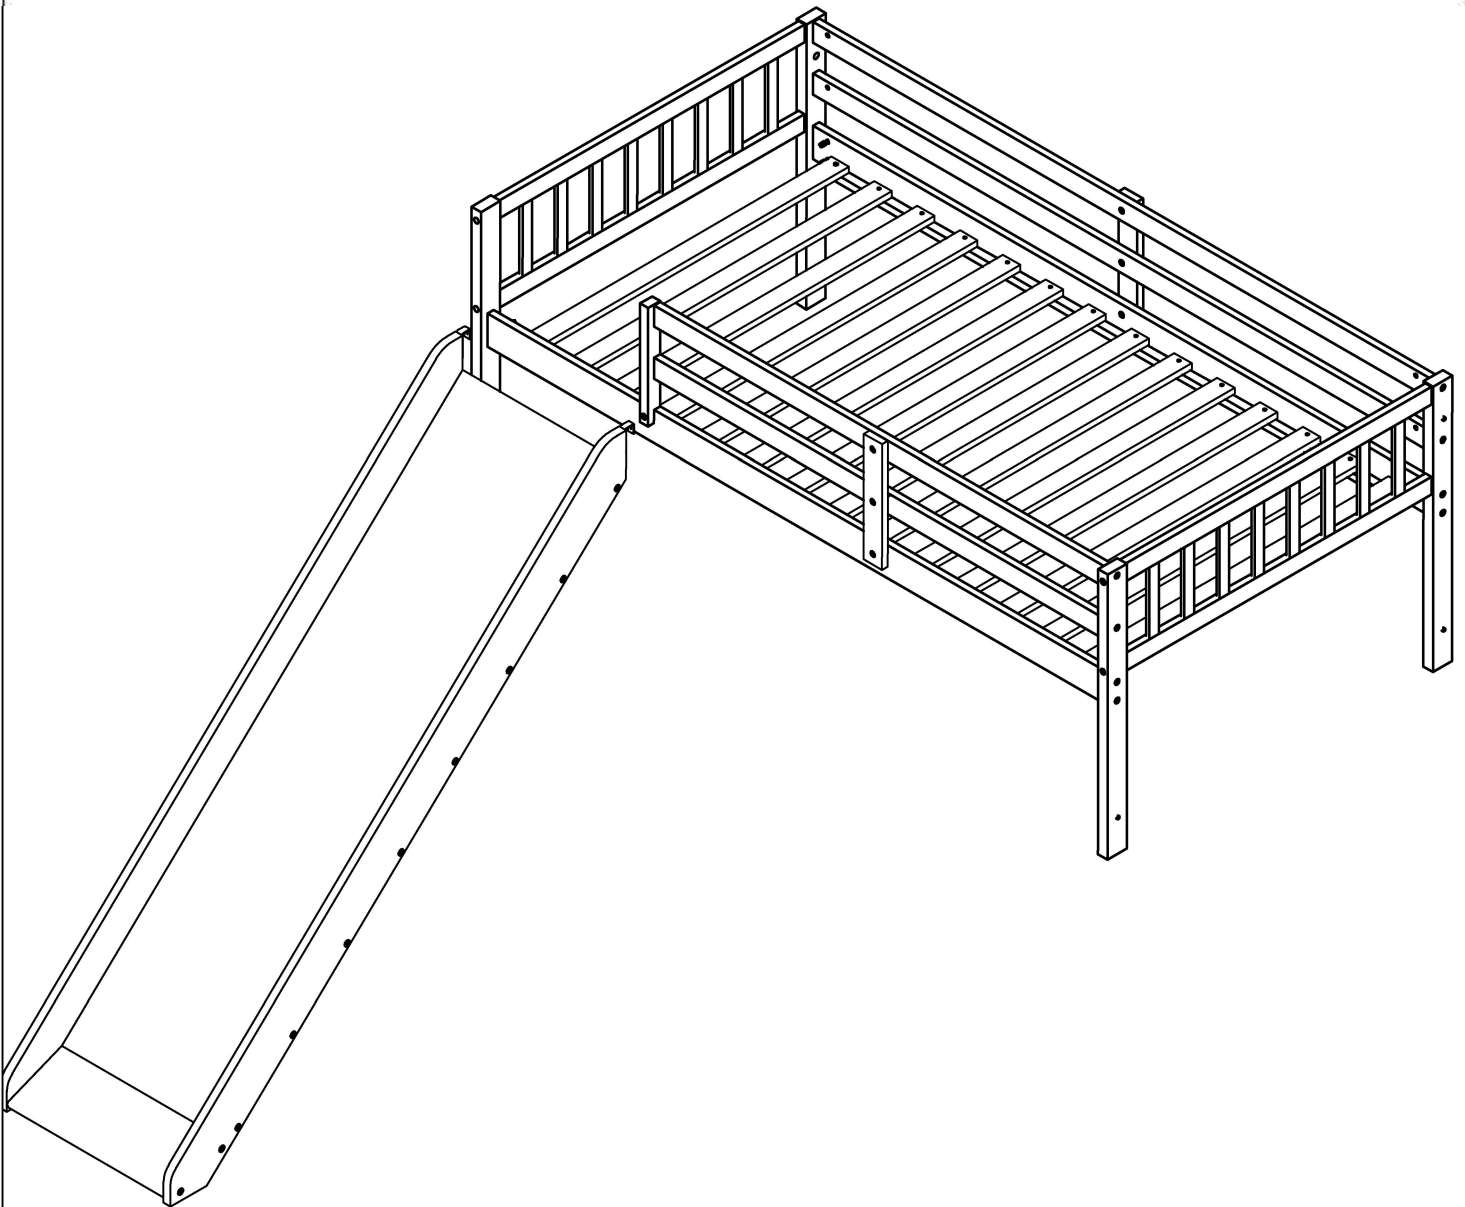

Upper Twin Bed & Slidder

This set is included 3 boxes if don't receive full 3 boxes please contact our customer service team

PART LIST

1

Frame Rail - 2Pcs

2

Legs headboard (L) - 1pc

3

Legs headboard (R) - 1pc

4

Legs footboard (L) - 1pc

5

Legs footboard (R) - 1pc

8

Guard Rail - 1 Pc

14

Panel Slidder 1- 1pc

15

Panel Slidder 2- 1pcs

16

Step Slidder 1- 1pc

17

Step Slidder 2- 7pcs

PART LIST