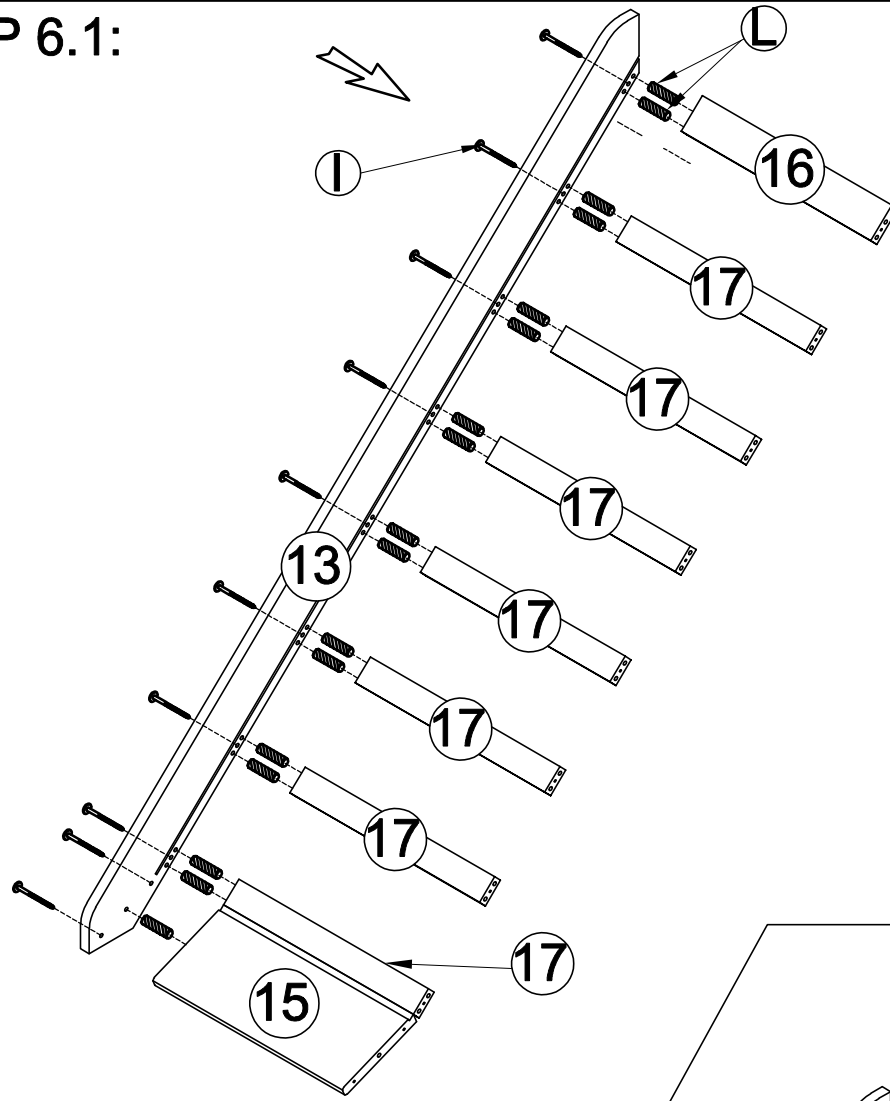

HARDWARE LIST

<p>A</p>  <p>M4 x 30mm Wood Screws - 28Pcs</p>	<p>B</p>  <p>Ø1/4 x 70 mm Hexagonal bolts catch Wood-8Pcs</p>	<p>C</p>  <p>Ø1/4 x 80 mm Hex-Head bolts - 16Pcs</p>
<p>D</p>  <p>Ø10 x 40mm Dowles - 12Pcs</p>	<p>E</p>  <p>Ø1/4 x 13mm Cross nuts - 16Pcs</p>	<p>F</p>  <p>Allen Key - 1Pc</p>
<p>G</p>  <p>Ø1/4" x 25 mm Hex-Head bolts - 6pcs</p>	<p>H</p>  <p>Ø1/4" x 15 mm Canopy head though - 7pcs</p>	<p>I</p>  <p>Ø1/4 x 50 mm Hexagonal bolts catch Wood 20Pcs</p>
<p>J</p>  <p>M4 x 20mm Wood Screws - 6Pcs</p>	<p>K</p>  <p>Hooks - 2pcs</p>	<p>L</p>  <p>Ø8 x 30mm Dowles - 34Pcs</p>
<p>O</p>  <p>Wood dowel Ø12x110 (4pcs)</p>	<p>M</p>  <p>Ø1/4" x 35 mm Hex-Head bolts - 1pc</p>	

Assembly Tools Required (Not Included)
**PLEASE BE CAREFUL DO NOT DAMAGE THE HOLE
 POSITION WHEN YOU USE POWER TOOLS!**

STEP 1

HEADBOARD

STEP 2

FOOTBOARD

STEP 3

C  2 Pcs	E  2 Pcs	D  2pcs
--	--	---

STEP 4

C		E		D	
14pcs		14pcs		10pcs	
M		G		H	
1pc		6pcs		7pcs	
					F
					
					1pcs

STEP 5

A

28pcs

**Please complete screw all slats to siderail
before out the mattress on and using**

STEP 6.1:

L	
	17 pcs
I	
	10 Pcs