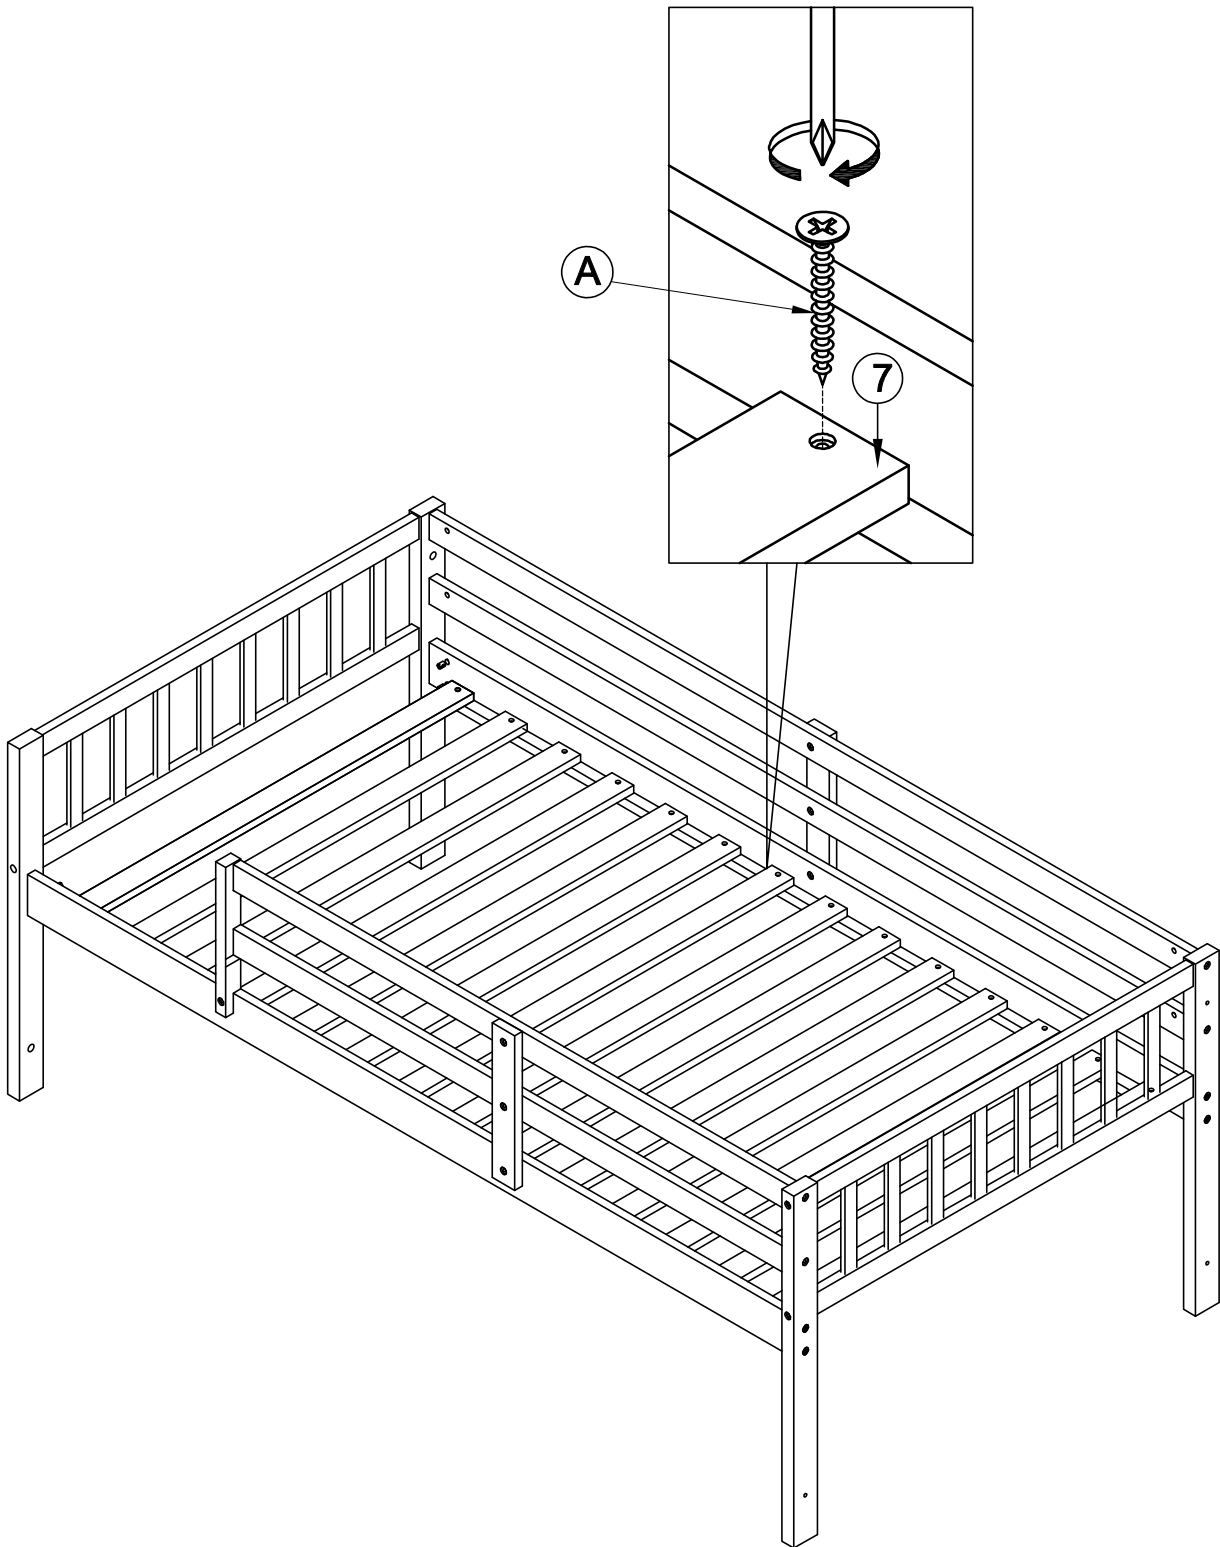

Upper Twin Bed & Slidder

This set is included 3 boxes if don't receive full 3 boxes please contact our customer service team

PART LIST

1

Frame Rail - 2Pcs

2

Legs headboard (L) - 1pc

3

C		E		D	
14pcs		14pcs		10pcs	
M		G		H	
1pc		6pcs		7pcs	
					F
					
					1pcs

STEP 5

A

28pcs

**Please complete screw all slats to siderail
before out the mattress on and using**

STEP 6.1:

L	
	17 pcs
I	
	10 Pcs