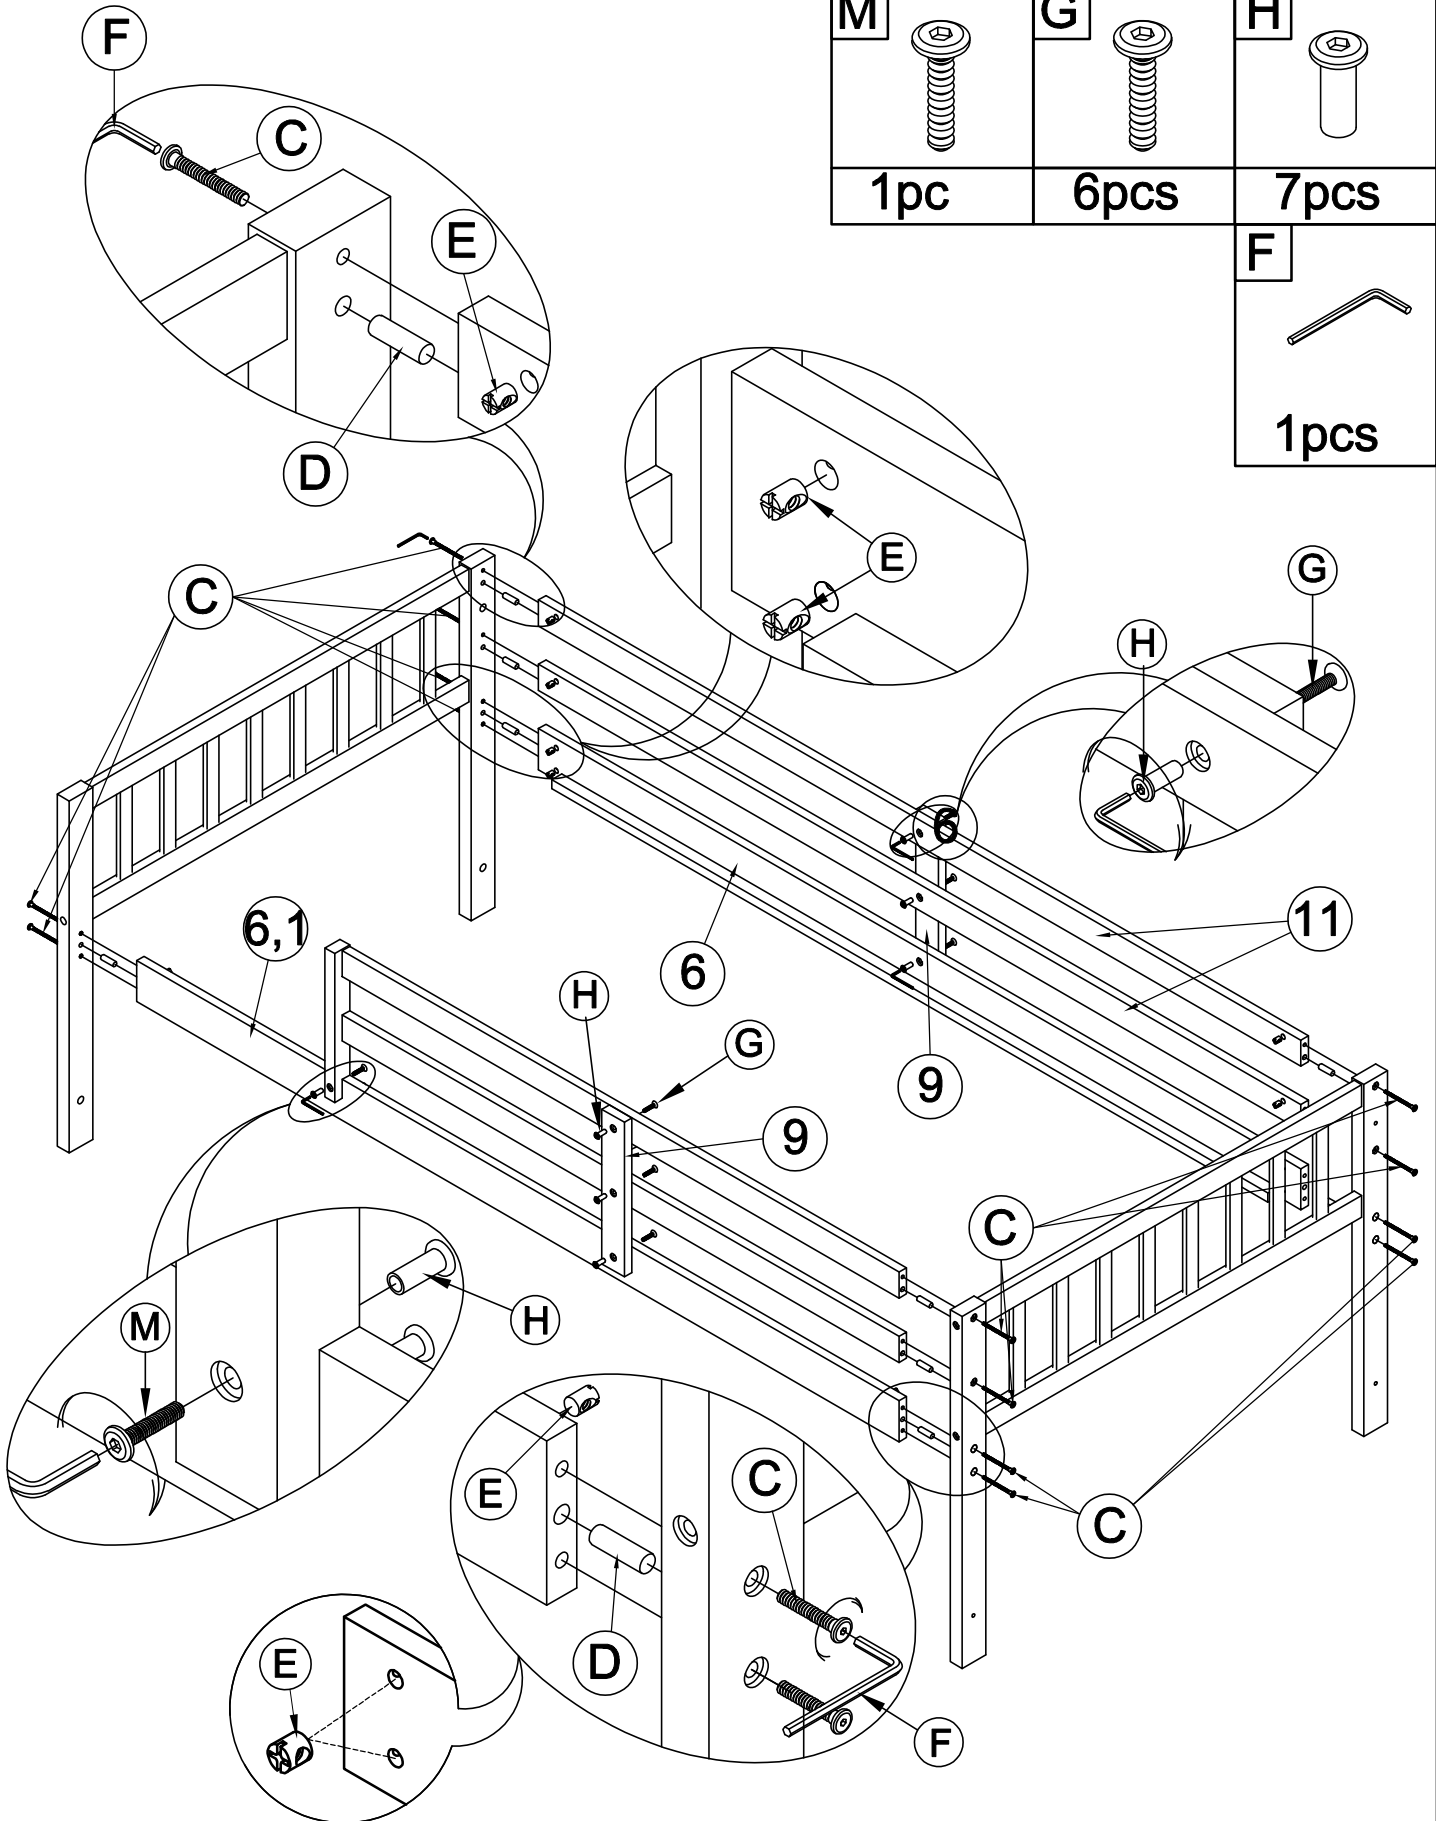

HARDWARE LIST

<p>A</p>  <p>M4 x 30mm Wood Screws - 28Pcs</p>	<p>B</p>  <p>Ø1/4 x 70 mm Hexagonal bolts catch Wood-8Pcs</p>	<p>C</p>  <p>Ø1/4 x 80 mm Hex-Head bolts - 16Pcs</p>
<p>D</p>  <p>Ø10 x 40mm Dowles - 12Pcs</p>	<p>E</p>  <p>Ø1/4 x 13mm Cross nuts - 16Pcs</p>	<p>F</p>  <p>Allen Key - 1Pc</p>
<p>G</p>  <p>Ø1/4" x 25 mm Hex-Head bolts - 6pcs</p>	<p>H</p>  <p>Ø1/4" x 15 mm Canopy head though - 7pcs</p>	<p>I</p>  <p>Ø1/4 x 50 mm Hexagonal bolts catch Wood 20Pcs</p>
<p>J</p>  <p>M4 x 20mm Wood Screws - 6Pcs</p>	<p>K</p>  <p>Hooks - 2pcs</p>	<p>L</p>  <p>Ø8 x 30mm Dowles - 34Pcs</p>
<p>O</p>  <p>Wood dowel Ø12x110 (4pcs)</p>	<p>M</p>  <p>Ø1/4" x 35 mm Hex-Head bolts - 1pc</p>	

Assembly Tools Required (Not Included)
**PLEASE BE CAREFUL DO NOT DAMAGE THE HOLE
 POSITION WHEN YOU USE POWER TOOLS!**

STEP 1

HEADBOARD

STEP 2

FOOTBOARD

STEP 3

C  2 Pcs	E  2 Pcs	D  2pcs
--	--	---

STEP 4

C		E		D	
14pcs		14pcs		10pcs	
M		G		H	
1pc		6pcs		7pcs	
					F
					
					1pcs

STEP 5

A

28pcs

**Please complete screw all slats to siderail
before out the mattress on and using**

STEP 6.1:

L	
	17 pcs
I	
	10 Pcs